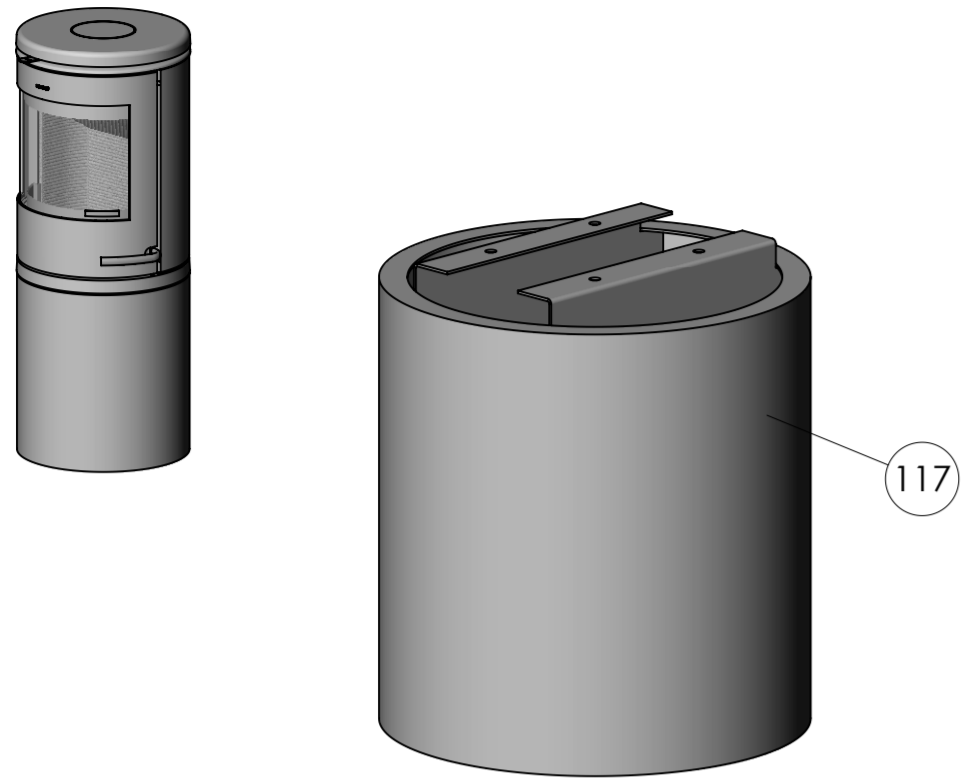

7690

7691

7650

f	Ændret glasclips pos. 46 og 47.	RSV	21.09.2010
e	Tilføjet side 3 med 7650, 7690 & 7691. Tilføjet UK.	KDU	07.09.10
Rev.	Revisions	Sign.:	Date:
		KDU	02.09.10

Title:		Construction:	KDU	Released:	
Morsø 7600		Format:	A2		
Reservedelstegning		Scale:	1:8		
Morsø 7600		Itemno.:			
Drawingtype:		Drawing no.:		Side 3 of 3	
Location of file:		7600-501 f			

This drawing is Morsø Jernstøberi A/S' property and must not be sold, lent or copied without any written authorization from the company.