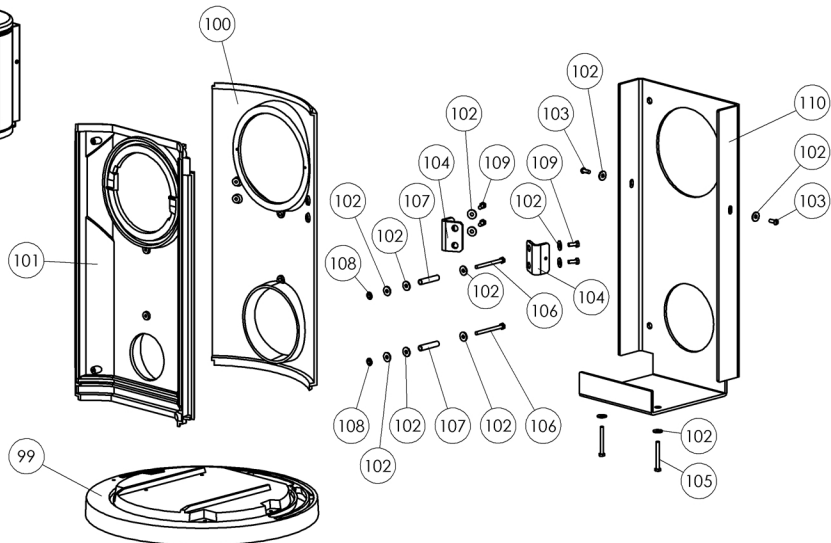

7648

7642/7644

7670

b. To struer ændret til én pos. 47, nederst v. stang til håndtag.		RSV	28.05.2009
Rev.	Revisions	Sign.:	Date:
Title:		Construction:	KDU 26.03.09
Morsø 7600		Released:	
Reservedstegning		Format:	A2
Morsø 7600		Scale:	1:7
Drawing no.:		Item no.:	Side 2 of 2
Location of file:		morsø 7600-501 b