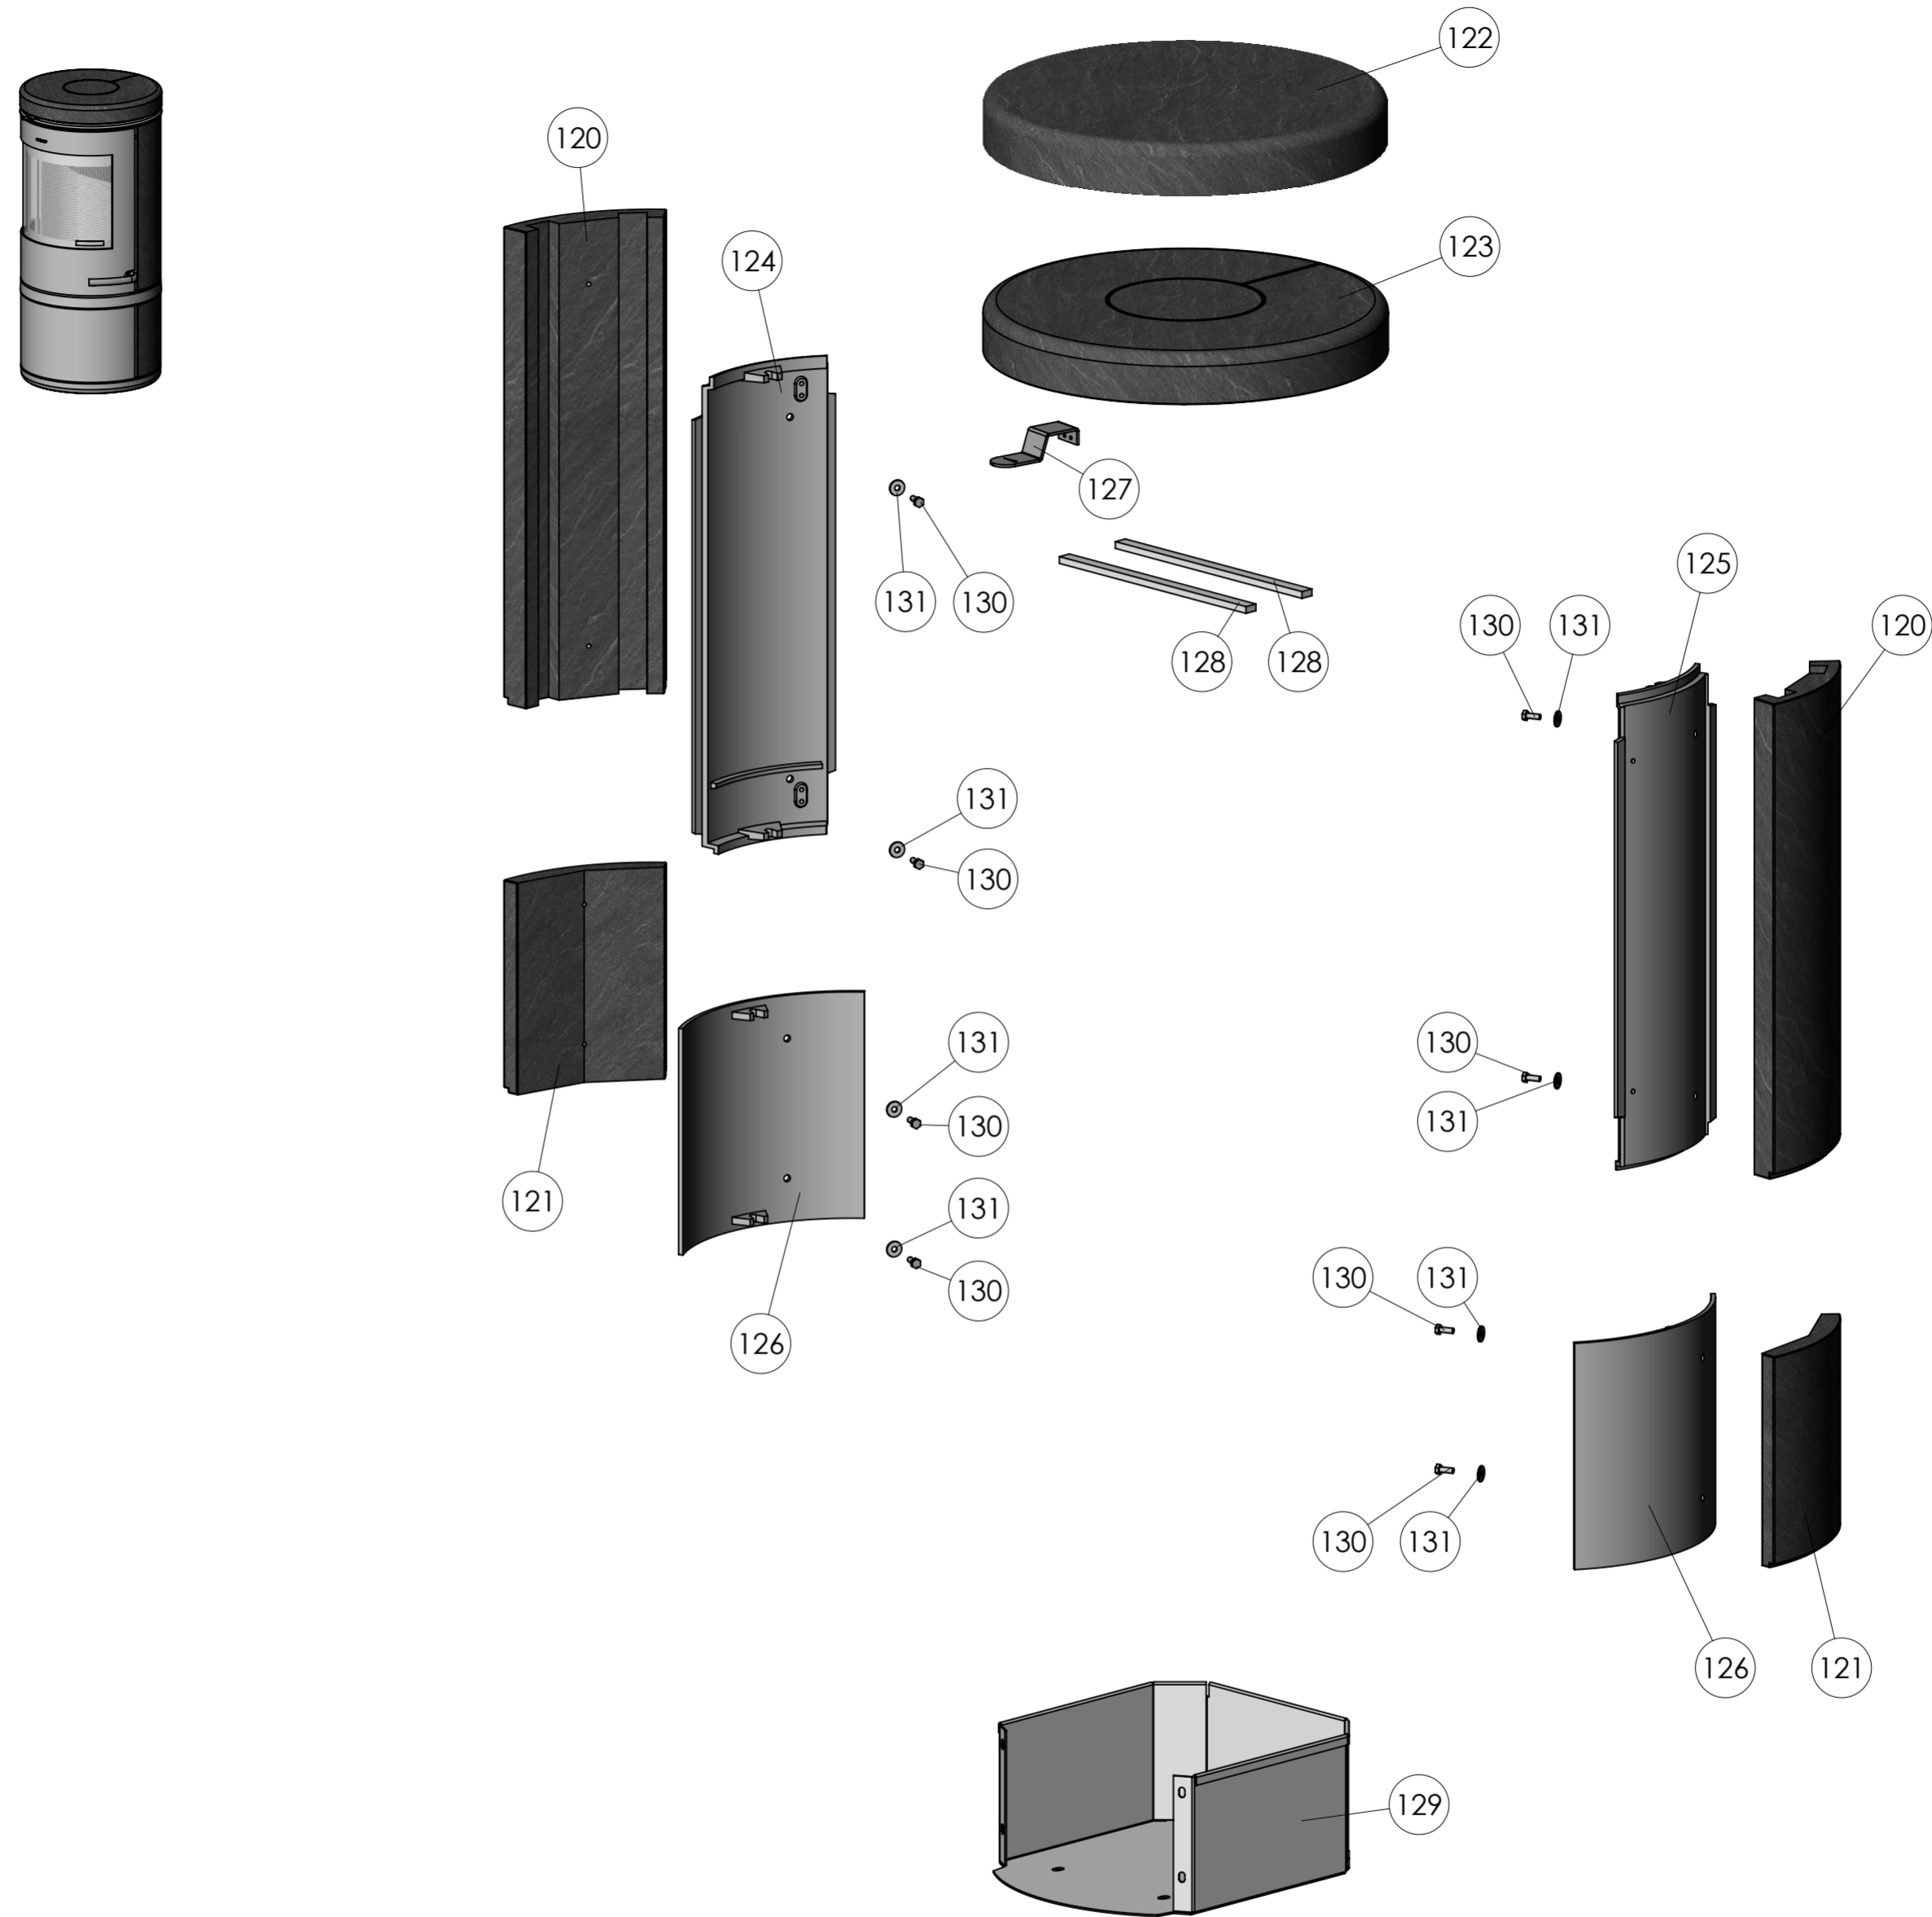

7690

7691

7650

f	Ændret glasclips pos. 46 og 47.	RSV	21.09.2010
e	Tilføjet side 3 med 7650, 7690 & 7691. Tilføjet UK.	KDU	07.09.10
Rev.	Revisions	Sign.:	Date:
		KDU	02.09.10

Title:		Construction:	KDU	Released:	
Morsø 7600		Format:	A2		
Reservedelstegning		Scale:	1:8		
Morsø 7600		Itemno.:			
Drawingtype:		Drawing no.:		Side 3 of 3	
Location of file:		7600-501 f			

This drawing is Morsø Jernstøberi A/S' property and must not be sold, lent or copied without any written authorization from the company.