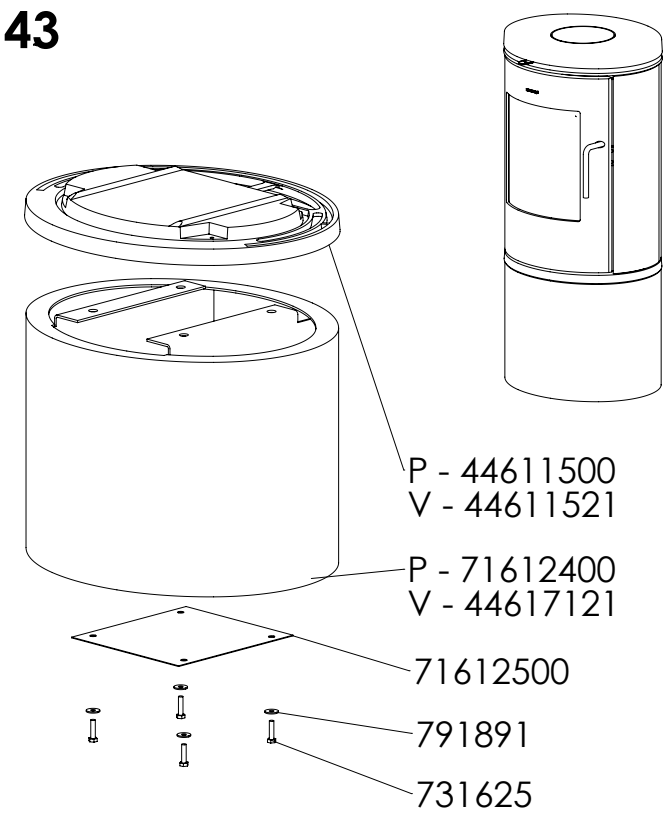

6170

6148

Out side air kit = 5401100
Tilkoblings sæt til friskluft = 5401100

71764500
73984200
73851600
71614800

71615200
71614600

Revision label			
REV.	DESCRIPTION	DATE	APPROVED
ab	Ændret røgtud	20.06.2018	RSV
ac	Udskiftet skiver	10-01-2019	NRN
ad	Added bolt	04-04-2019	NRN
ae	Added Set Screws For pedestal	15-01-2021	NRN

Material: -
Weight: -
Model no. -
Drawingtype: -
Location of file: C:\Working\6100 Assembly\3D\ASM

Title: **6100 Exploded view
Reservedelstegning
Morsø 6100**

Construction: KDU 15.03.05
Released: KDU 10.08.06
Format: **A2**
Scale: **1:9**
Itemno.: -
Drawing no.: **6100-501 ae**

Option 6192 top outlet

Option 6192 rear outlet

Option 6191 top outlet

Option 6191 rear outlet

Option 6140-6143-6150-6151-6190-6191-6192

Option 6148-6149

Material:		Sign.:	Date:
Weight:	-	Construction:	KDU 15.03.05
Model no.:		Released:	KDU 10.08.06
Drawing type:	-	Format:	A2
Location of file:	C:\Working\6100 Assembly\3D\ASM	Scale:	1:9
		Itemno.:	-
		Drawing no.:	6100-501 ae