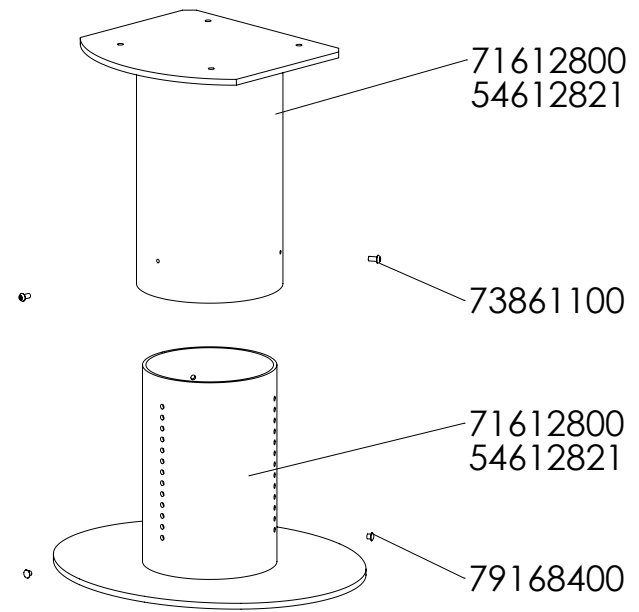

6193
med brændemagasin/
with Log Storage

6149

6150

6151

6190

6191

6192

Option 6192 top outlet

Option 6192 rear outlet

Option 6191 top outlet

Option 6191 rear outlet

Option 6140-6143-6150-6151-6190-6191-6192

Option 6148-6149

Material:		Sign.:	Date:
Weight:	-	Construction:	KDU 15.03.05
Model no.:		Released:	KDU 10.08.06
Drawing type:	-	Format:	A2
Location of file:	C:\Working\6100 Assembly\3D\ASM	Scale:	1:9
		Itemno.:	-
		Drawing no.:	6100-501 ae