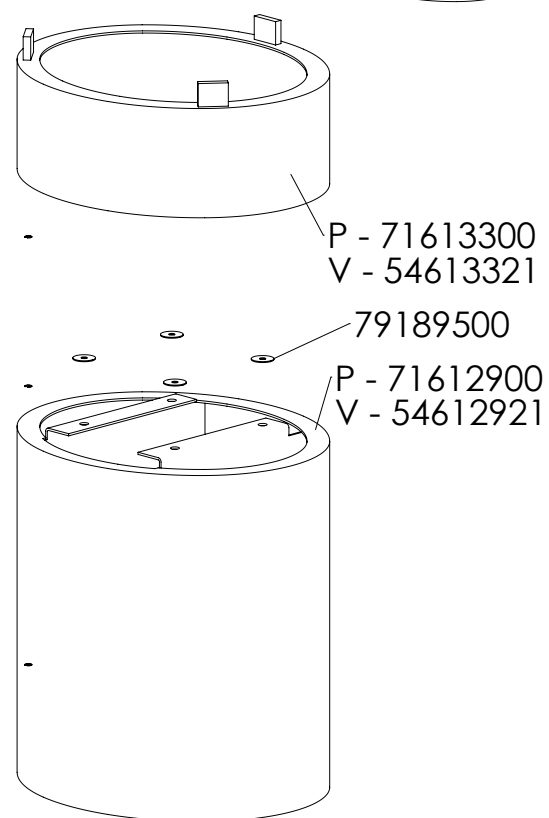

6193
med brændemagasin/
with Log Storage

6149

6150

6151

6190

6191

6192

Option 6192 top outlet

Option 6192 rear outlet

Option 6191 top outlet

Option 6191 rear outlet

Option 6140-6143-6150-6151-6190-6191-6192

Option 6148-6149

Material:		Sign.:	Date:
Weight:	-	Construction:	KDU 15.03.05
Model no.:		Released:	KDU 10.08.06
Drawing type:	-	Format:	A2
Location of file:	C:\Working\6100 Assembly\3D\ASM	Scale:	1:9
		Itemno.:	-
		Drawing no.:	6100-501 ae