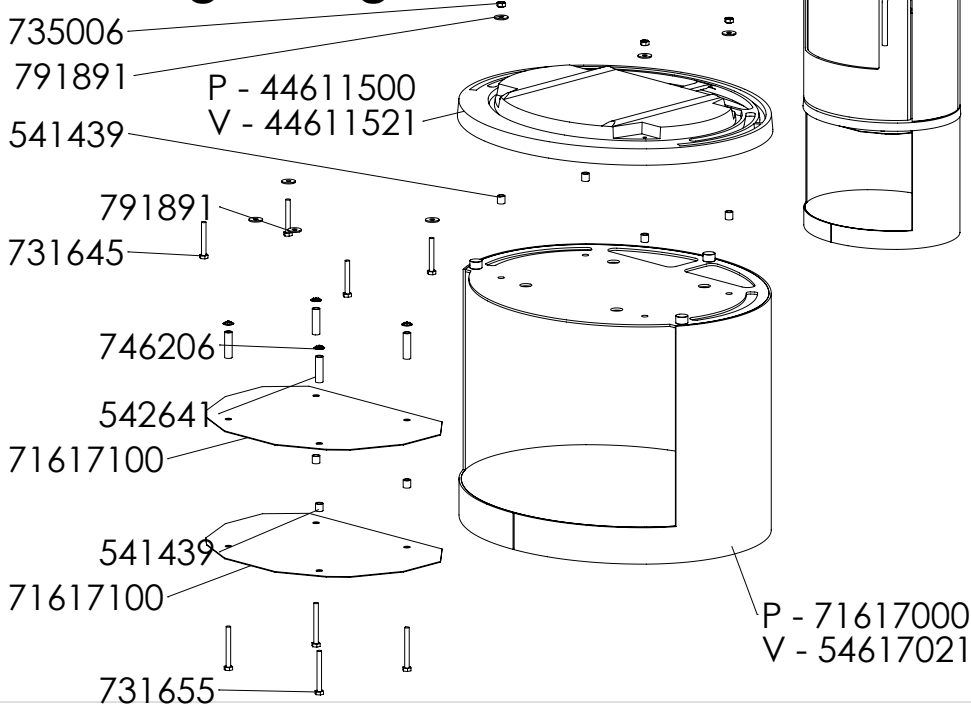

6140

6141

6100 US/CA/AUS

6100 US/CA

6100 UK

**6100 Tysk
6100 Germany**

**6143
med brændemagasin/
with Log Storage**

6143

6170

6148

Out side air kit = 5401100
Tilkoblings sæt til friskluft = 5401100

71764500
73984200
73851600
71614800

71615200
71614600

Revision label			
REV.	DESCRIPTION	DATE	APPROVED
ab	Ændret røgtud	20.06.2018	RSV
ac	Udskiftet skiver	10-01-2019	NRN
ad	Added bolt	04-04-2019	NRN
ae	Added Set Screws For pedestal	15-01-2021	NRN

Material: -
Weight: -
Model no. -
Drawingtype: -
Location of file: C:\Working\6100 Assembly\3D\ASM

Title: **6100 Exploded view
Reservedelstegning
Morsø 6100**

Construction: KDU 15.03.05
Released: KDU 10.08.06
Format: **A2**
Scale: **1:9**
Itemno.: -
Drawing no.: **6100-501 ae**

This drawing is Morsø Jernstøberi A/S' property and must not be sold, lent or copied without any written authorization from the company.