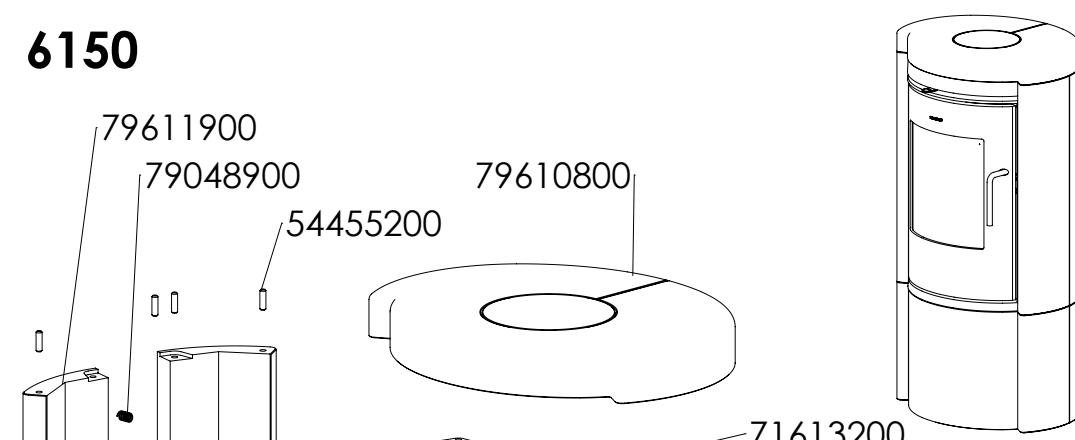

6193
med brændemagasin/
with Log Storage

6149

6150

6151

6190

6191

6192

Option 6192 top outlet

Option 6192 rear outlet

Option 6191 top outlet

Option 6191 rear outlet

Option 6140-6143-6150-6151-6190-6191-6192

Option 6148-6149

Material:		Sign.:	Date:
Weight:	-	Construction:	KDU 15.03.05
Model no.:		Released:	KDU 10.08.06
Drawing type:	-	Format:	A2
Location of file:	C:\Working\6100 Assembly\3D\ASM	Scale:	1:9
		Itemno.:	-
		Drawing no.:	6100-501 ae