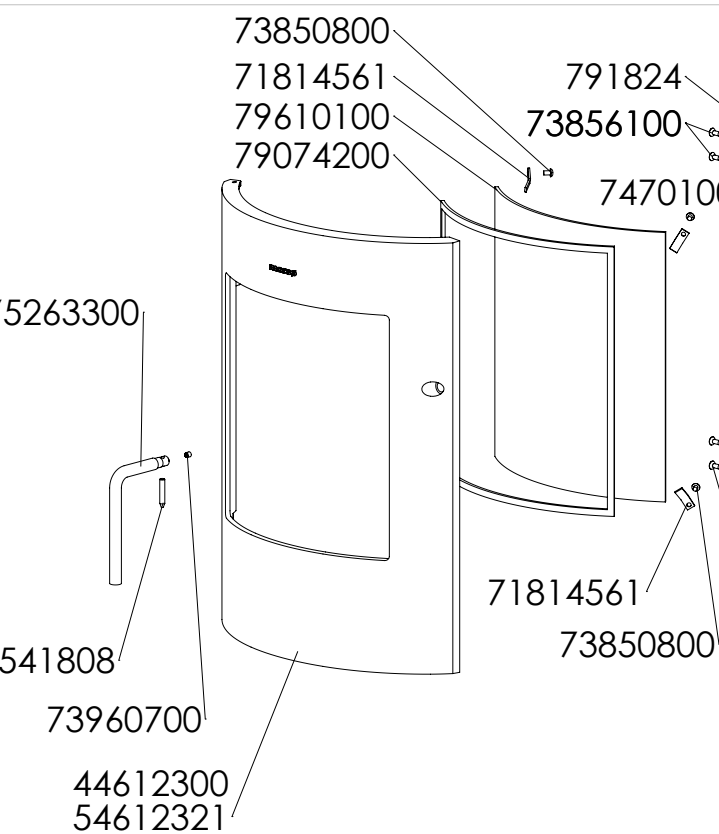

6140

6141

6100 US/CA/AUS

6100 US/CA

6100 UK

**6100 Tysk
6100 Germany**

**6143
med brændemagasin/
with Log Storage**

6143

6170

6148

Out side air kit = 5401100
Tilkoblings sæt til friskluft = 5401100

71764500
73984200
73851600
71614800

71615200
71614600

Revision label			
REV.	DESCRIPTION	DATE	APPROVED
ab	Ændret røgtud	20.06.2018	RSV
ac	Udskiftet skiver	10-01-2019	NRN
ad	Added bolt	04-04-2019	NRN
ae	Added Set Screws For pedestal	15-01-2021	NRN

Material: -
Weight: -
Model no. -
Drawingtype: -
Location of file: C:\Working\6100 Assembly\3D\ASM

Title: **6100 Exploded view
Reservedelstegning
Morsø 6100**

Construction: KDU 15.03.05
Released: KDU 10.08.06
Format: **A2**
Scale: **1:9**
Itemno.: -
Drawing no.: **6100-501 ae**

This drawing is Morsø Jernstøberi A/S' property and must not be sold, lent or copied without any written authorization from the company.