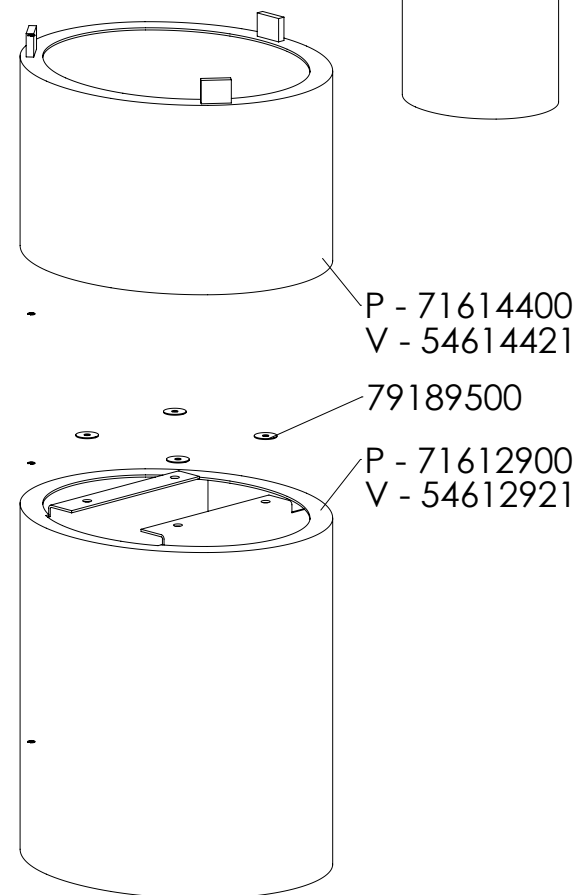

Material: -
Weight: -
Model no. -
Drawingtype: -
Location of file: C:\Working\6100 Assembly\3D\ASM

Title: **6100 Exploded view
Reservedelstegning
Morsø 6100**

Construction: KDU 15.03.05
Released: KDU 10.08.06
Format: **A2**
Scale: **1:9**
Itemno.: -
Drawing no.: **6100-501 ae**

Option 6192 top outlet

Option 6192 rear outlet

Option 6191 top outlet

Option 6191 rear outlet

Option 6140-6143-6150-6151-6190-6191-6192

Option 6148-6149

Material:		Sign.:	Date:
Weight:	-	Construction:	KDU 15.03.05
Model no.:		Released:	KDU 10.08.06
Drawing type:	-	Format:	A2
Location of file:	C:\Working\6100 Assembly\3D\ASM	Scale:	1:9
		Itemno.:	-
		Drawing no.:	6100-501 ae