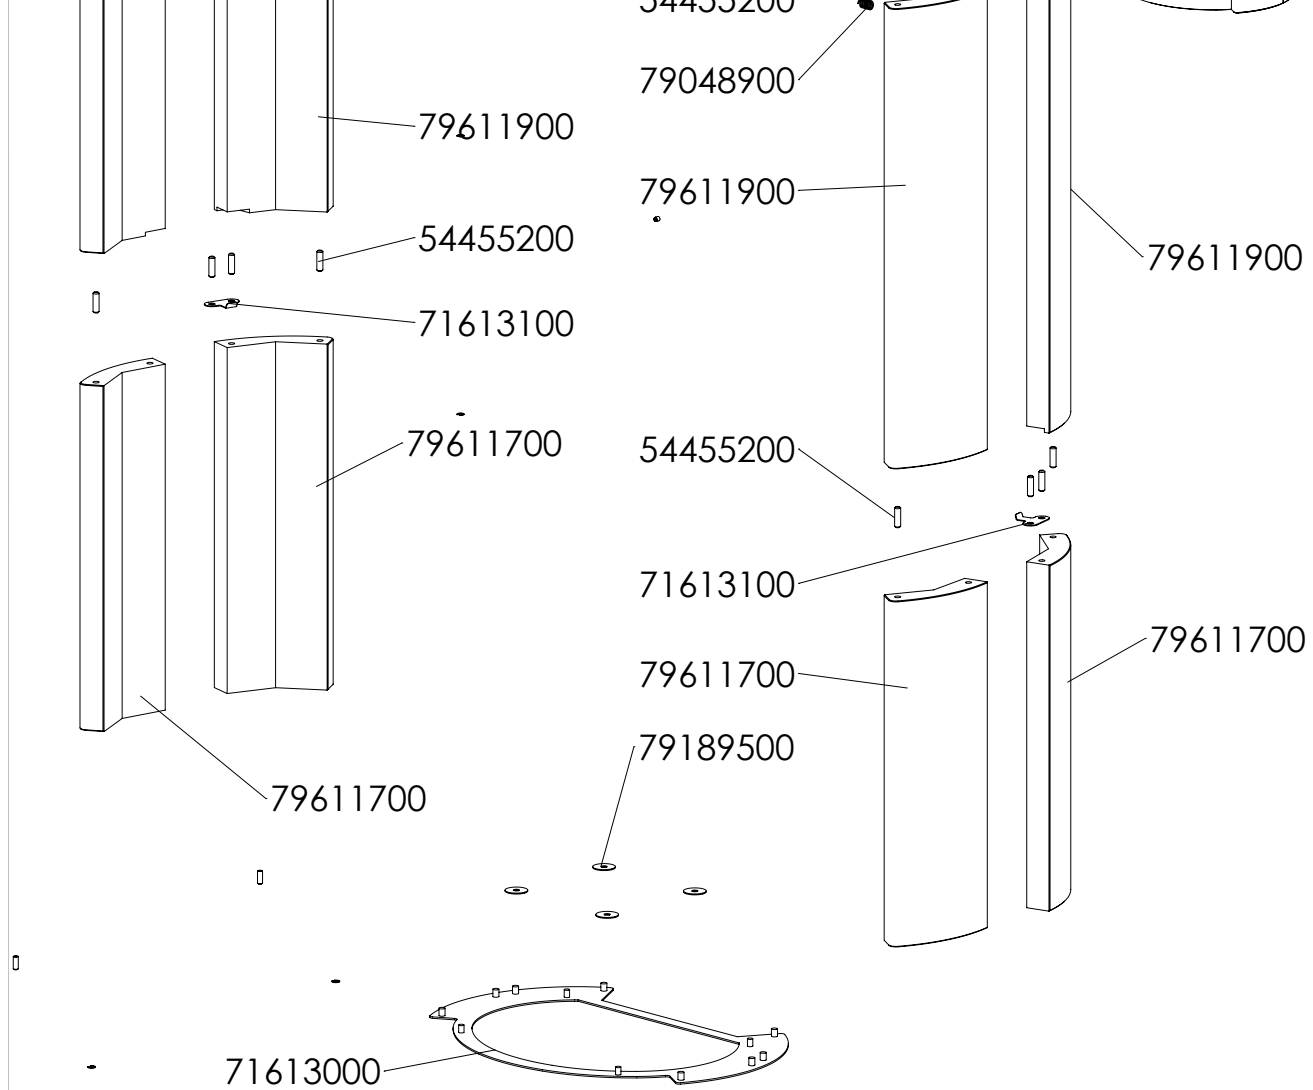

6193
med brændemagasin/
with Log Storage

6149

6150

6151

6190

6191

6192

Option 6192 top outlet

Option 6192 rear outlet

Option 6191 top outlet

Option 6191 rear outlet

Option 6140-6143-6150-6151-6190-6191-6192

Option 6148-6149

Material:		Sign.:	Date:
Weight:	-	Construction:	KDU 15.03.05
Model no.:		Released:	KDU 10.08.06
Drawing type:	-	Format:	A2
Location of file:	C:\Working\6100 Assembly\3D\ASM	Scale:	1:9
		Itemno.:	-
		Drawing no.:	6100-501 ae