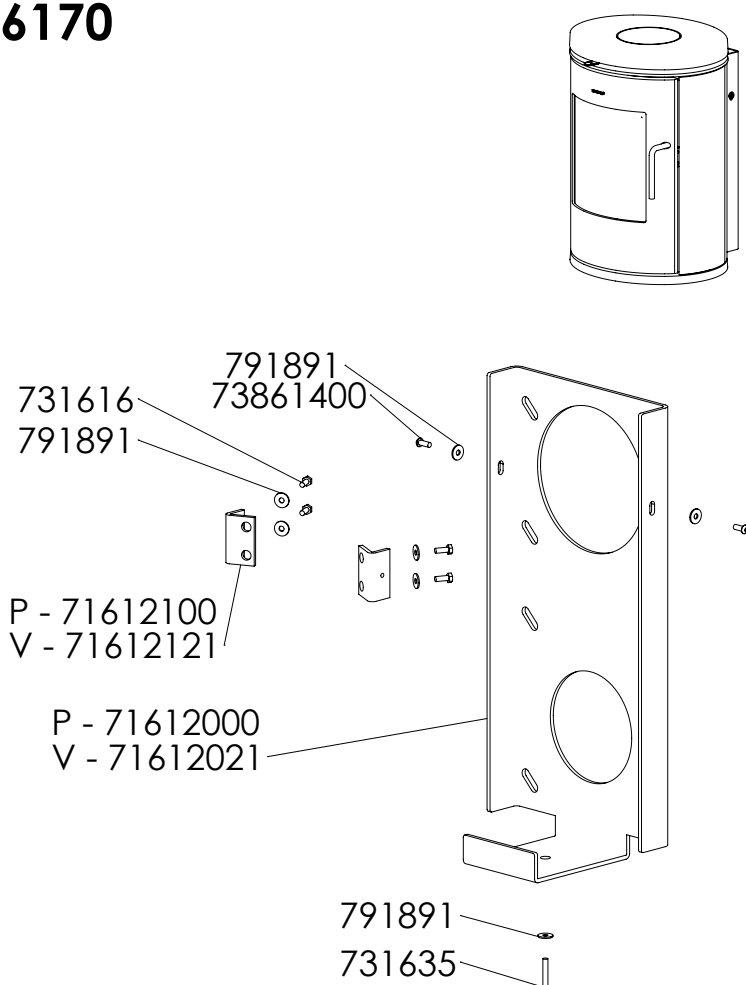

6170

6148

Out side air kit = 5401100
Tilkoblings sæt til friskluft = 5401100

71764500
73984200
73851600
71614800

71615200
71614600

Revision label			
REV.	DESCRIPTION	DATE	APPROVED
ab	Ændret røgtud	20.06.2018	RSV
ac	Udskiftet skiver	10-01-2019	NRN
ad	Added bolt	04-04-2019	NRN
ae	Added Set Screws For pedestal	15-01-2021	NRN

Material: -
Weight: -
Model no. -
Drawingtype: -
Location of file: C:\Working\6100 Assembly\3D\ASM

Title: **6100 Exploded view
Reservedelstegning
Morsø 6100**

Construction: KDU 15.03.05
Released: KDU 10.08.06
Format: **A2**
Scale: **1:9**
Itemno.: -
Drawing no.: **6100-501 ae**

Option 6192 top outlet

Option 6192 rear outlet

Option 6191 top outlet

Option 6191 rear outlet

Option 6140-6143-6150-6151-6190-6191-6192

Option 6148-6149

Material:		Sign.:	Date:
Weight:	-	Construction:	KDU 15.03.05
Model no.:		Released:	KDU 10.08.06
Drawing type:	-	Format:	A2
Location of file:	C:\Working\6100 Assembly\3D\ASM	Scale:	1:9
		Itemno.:	-
		Drawing no.:	6100-501 ae