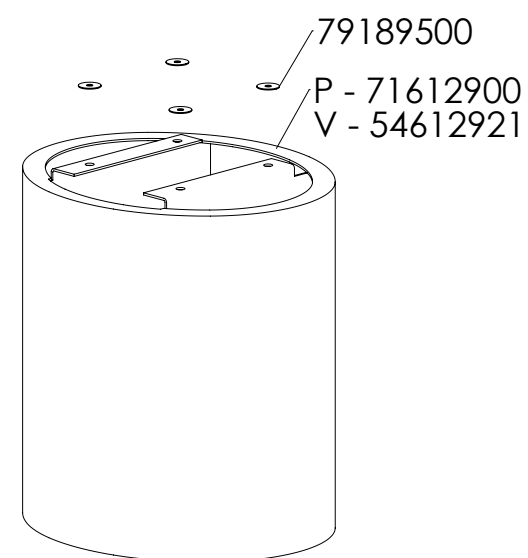

6193
med brændemagasin/
with Log Storage

6149

6150

6151

6190

6191

6192

Option 6192 top outlet

Option 6192 rear outlet

Option 6191 top outlet

Option 6191 rear outlet

Option 6140-6143-6150-6151-6190-6191-6192

Option 6148-6149

Material:		Sign.:	Date:
Weight:	-	Construction:	KDU 15.03.05
Model no.:		Released:	KDU 10.08.06
Drawing type:	-	Format:	A2
Location of file:	C:\Working\6100 Assembly\3D\ASM	Scale:	1:9
		Itemno.:	-
		Drawing no.:	6100-501 ae