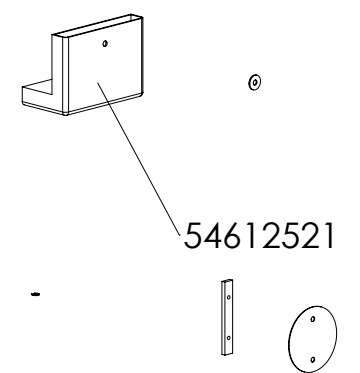

Option 6192 top outlet

Option 6192 rear outlet

Option 6191 top outlet

Option 6191 rear outlet

Option 6140-6143-6150-6151-6190-6191-6192

Option 6148-6149

Material:		Sign.:	Date:
Weight:	-	Construction:	KDU 15.03.05
Model no.:		Released:	KDU 10.08.06
Drawing type:	-	Format:	A2
Location of file:	C:\Working\6100 Assembly\3D\ASM	Scale:	1:9
		Itemno.:	-
		Drawing no.:	6100-501 ae