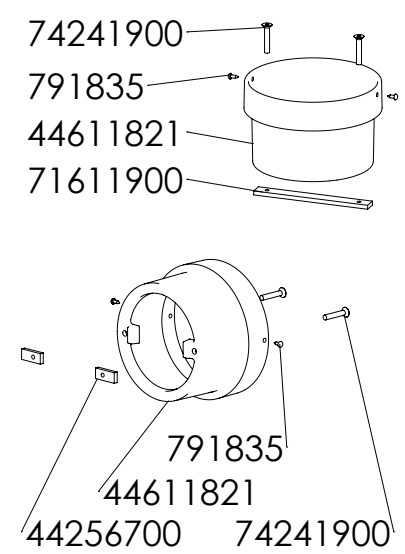

6100 US/CA/AUS