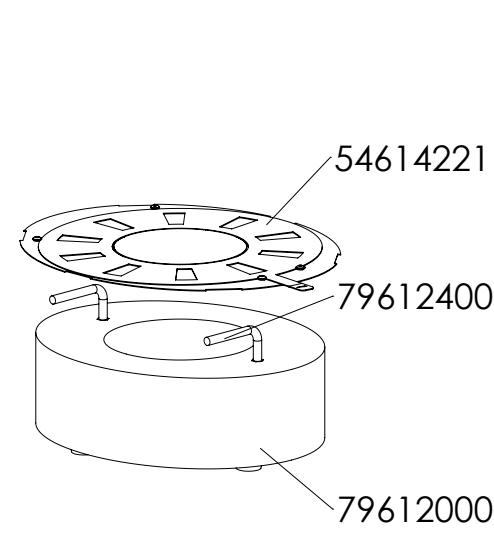

Material: -
Weight: -
Model no. -
Drawingtype: -
Location of file: C:\Working\6100 Assembly\3D\ASM

Title: **6100 Exploded view
Reservedelstegning
Morsø 6100**

Construction: KDU 15.03.05
Released: KDU 10.08.06
Format: **A2**
Scale: **1:9**
Itemno.: -
Drawing no.: **6100-501 ae**

Option 6192 top outlet

Option 6192 rear outlet

Option 6191 top outlet

Option 6191 rear outlet

Option 6140-6143-6150-6151-6190-6191-6192

Option 6148-6149

Material:		Sign.:	Date:
Weight:	-	Construction:	KDU 15.03.05
Model no.:		Released:	KDU 10.08.06
Drawing type:	-	Format:	A2
Location of file:	C:\Working\6100 Assembly\3D\ASM	Scale:	1:9
		Itemno.:	-
		Drawing no.:	6100-501 ae