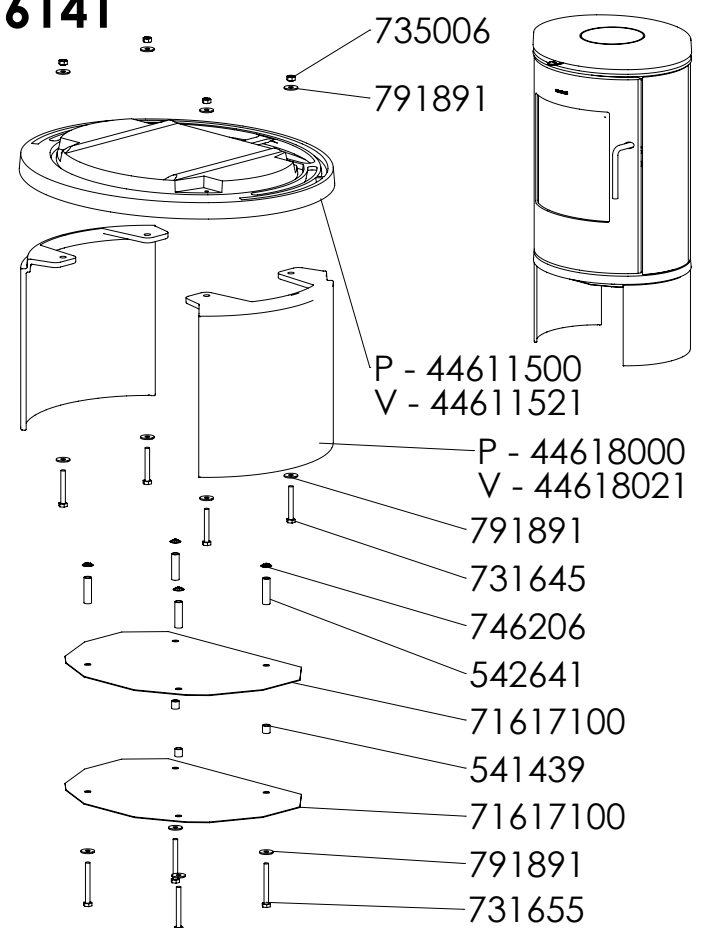

6140

6141

6100 US/CA/AUS

6100 US/CA

6100 UK

**6100 Tysk
6100 Germany**

**6143
med brændemagasin/
with Log Storage**

6143

6170

6148

Out side air kit = 5401100
Tilkoblings sæt til friskluft = 5401100

71764500
73984200
73851600
71614800

71615200
71614600

Revision label			
REV.	DESCRIPTION	DATE	APPROVED
ab	Ændret røgtud	20.06.2018	RSV
ac	Udskiftet skiver	10-01-2019	NRN
ad	Added bolt	04-04-2019	NRN
ae	Added Set Screws For pedestal	15-01-2021	NRN

Material: -
Weight: -
Model no. -
Drawingtype: -
Location of file: C:\Working\6100 Assembly\3D\ASM

Title: **6100 Exploded view
Reservedelstegning
Morsø 6100**

Construction: KDU 15.03.05
Released: KDU 10.08.06
Format: **A2**
Scale: **1:9**
Itemno.: -
Drawing no.: **6100-501 ae**

This drawing is Morsø Jernstøberi A/S' property and must not be sold, lent or copied without any written authorization from the company.