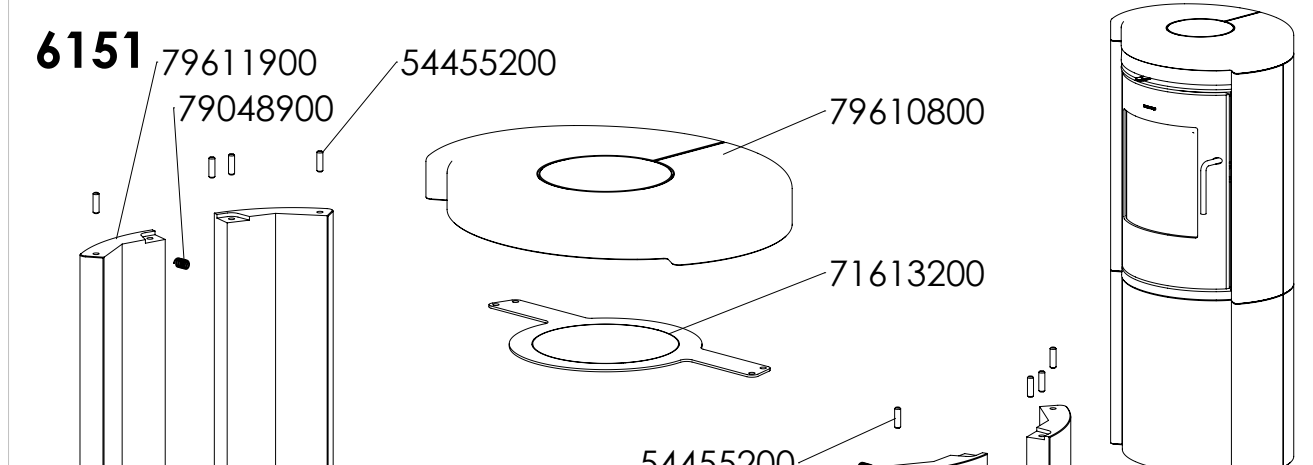

6193
med brændemagasin/
with Log Storage

6149

6150

6151

6190

6191

6192

Option 6192 top outlet

Option 6192 rear outlet

Option 6191 top outlet

Option 6191 rear outlet

Option 6140-6143-6150-6151-6190-6191-6192

Option 6148-6149

Material:		Sign.:	Date:
Weight:	-	Construction:	KDU 15.03.05
Model no.:		Released:	KDU 10.08.06
Drawing type:	-	Format:	A2
Location of file:	C:\Working\6100 Assembly\3D\ASM	Scale:	1:9
		Itemno.:	-
		Drawing no.:	6100-501 ae