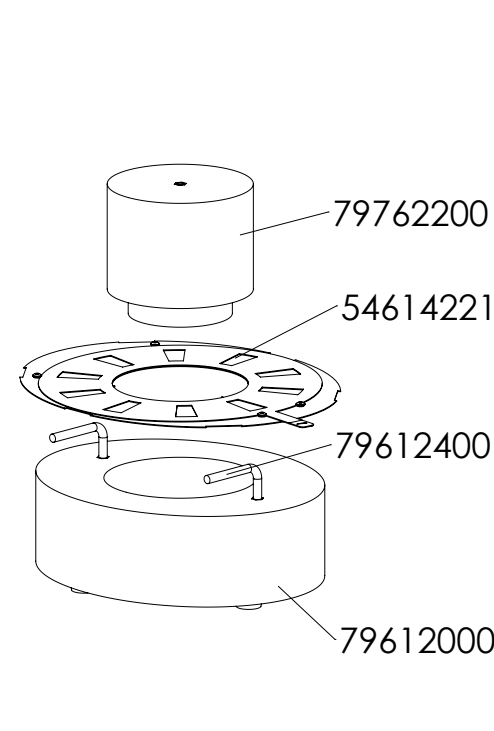

6170

6148

Out side air kit = 5401100
Tilkoblings sæt til friskluft = 5401100

71764500
73984200
73851600
71614800

71615200
71614600

Revision label			
REV.	DESCRIPTION	DATE	APPROVED
ab	Ændret røgtud	20.06.2018	RSV
ac	Udskiftet skiver	10-01-2019	NRN
ad	Added bolt	04-04-2019	NRN
ae	Added Set Screws For pedestal	15-01-2021	NRN

Material: -
Weight: -
Model no. -
Drawingtype: -
Location of file: C:\Working\6100 Assembly\3D\ASM

Title: **6100 Exploded view
Reservedelstegning
Morsø 6100**

Construction: KDU 15.03.05
Released: KDU 10.08.06
Format: **A2**
Scale: **1:9**
Itemno.: -
Drawing no.: **6100-501 ae**

Option 6192 top outlet

Option 6192 rear outlet

Option 6191 top outlet

Option 6191 rear outlet

Option 6140-6143-6150-6151-6190-6191-6192

Option 6148-6149

Material:		Sign.:	Date:
Weight:	-	Construction:	KDU 15.03.05
Model no.:		Released:	KDU 10.08.06
Drawing type:	-	Format:	A2
Location of file:	C:\Working\6100 Assembly\3D\ASM	Scale:	1:9
		Itemno.:	-
		Drawing no.:	6100-501 ae