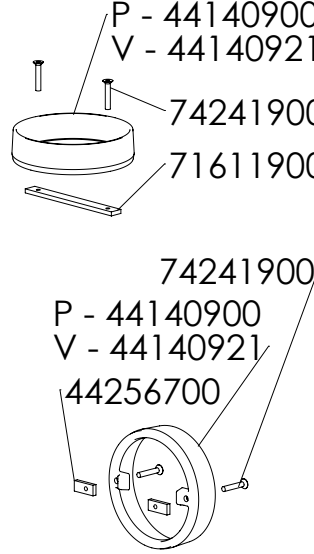

6140

6141

6100 US/CA/AUS

6100 US/CA

6100 UK

**6100 Tysk
6100 Germany**

**6143
med brændemagasin/
with Log Storage**

6143

6170

6148

Out side air kit = 5401100
Tilkoblings sæt til friskluft = 5401100

71764500
73984200
73851600
71614800

71615200
71614600

Revision label			
REV.	DESCRIPTION	DATE	APPROVED
ab	Ændret røgtud	20.06.2018	RSV
ac	Udskiftet skiver	10-01-2019	NRN
ad	Added bolt	04-04-2019	NRN
ae	Added Set Screws For pedestal	15-01-2021	NRN

Material: -
Weight: -
Model no. -
Drawingtype: -
Location of file: C:\Working\6100 Assembly\3D\ASM

Title: **6100 Exploded view
Reservedelstegning
Morsø 6100**

Construction: KDU 15.03.05
Released: KDU 10.08.06
Format: **A2**
Scale: **1:9**
Itemno.: -
Drawing no.: **6100-501 ae**

This drawing is Morsø Jernstøberi A/S' property and must not be sold, lent or copied without any written authorization from the company.