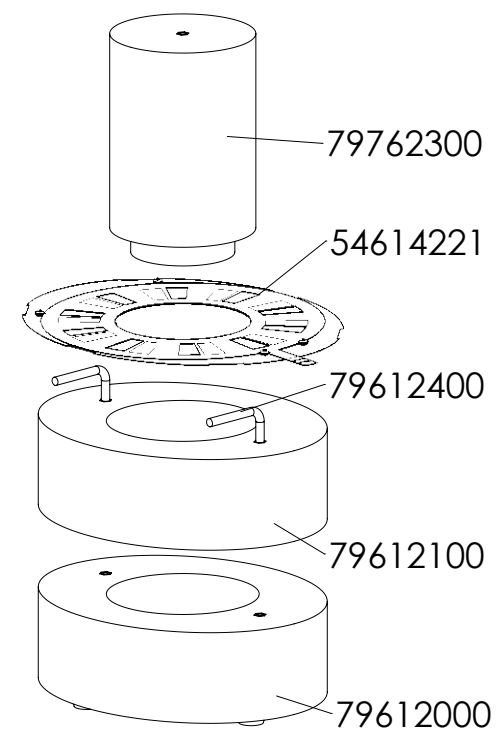

6170

6148

Out side air kit = 5401100
Tilkoblings sæt til friskluft = 5401100

71764500
73984200
73851600
71614800

71615200
71614600

Revision label			
REV.	DESCRIPTION	DATE	APPROVED
ab	Ændret røgtud	20.06.2018	RSV
ac	Udskiftet skiver	10-01-2019	NRN
ad	Added bolt	04-04-2019	NRN
ae	Added Set Screws For pedestal	15-01-2021	NRN

Material: -
Weight: -
Model no. -
Drawingtype: -
Location of file: C:\Working\6100 Assembly\3D\ASM

Title: **6100 Exploded view
Reservedelstegning
Morsø 6100**

Construction: KDU 15.03.05
Released: KDU 10.08.06
Format: **A2**
Scale: **1:9**
Itemno.: -
Drawing no.: **6100-501 ae**

Option 6192 top outlet

Option 6192 rear outlet

Option 6191 top outlet

Option 6191 rear outlet

Option 6140-6143-6150-6151-6190-6191-6192

Option 6148-6149

Material:		Sign.:	Date:
Weight:	-	Construction:	KDU 15.03.05
Model no.:		Released:	KDU 10.08.06
Drawing type:	-	Format:	A2
Location of file:	C:\Working\6100 Assembly\3D\ASM	Scale:	1:9
		Itemno.:	-
		Drawing no.:	6100-501 ae