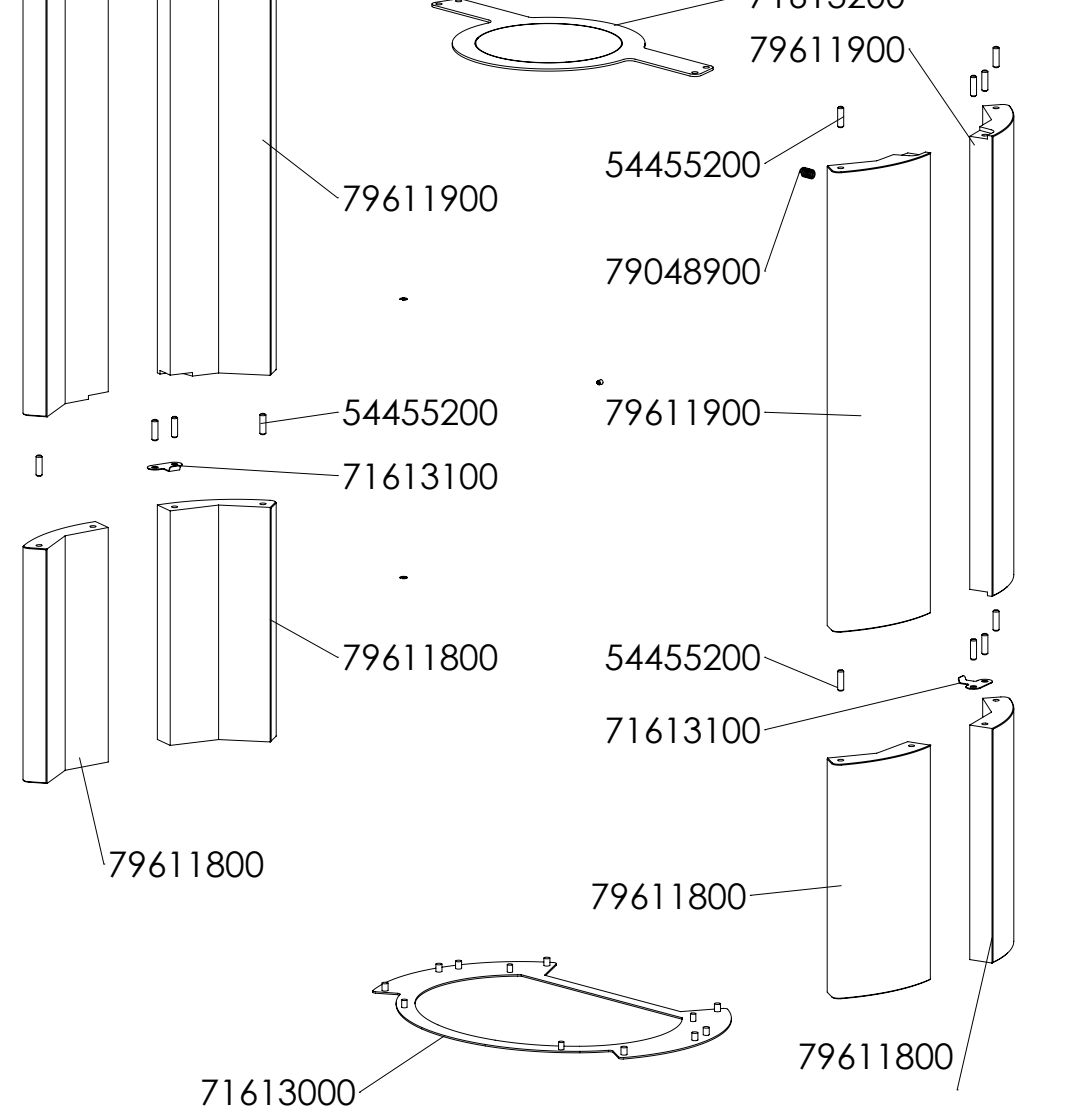

6193
med brændemagasin/
with Log Storage

6149

6150

6151

6190

6191

6192

Option 6192 top outlet

Option 6192 rear outlet

Option 6191 top outlet

Option 6191 rear outlet

Option 6140-6143-6150-6151-6190-6191-6192

Option 6148-6149

Material:		Sign.:	Date:
Weight:	-	Construction:	KDU 15.03.05
Model no.:		Released:	KDU 10.08.06
Drawing type:	-	Format:	A2
Location of file:	C:\Working\6100 Assembly\3D\ASM	Scale:	1:9
		Itemno.:	-
		Drawing no.:	6100-501 ae