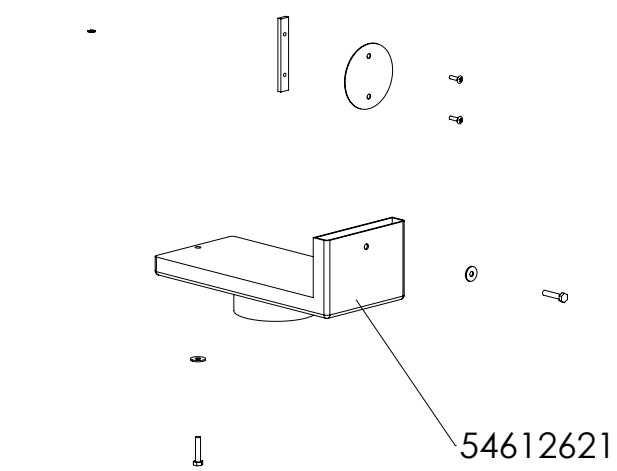

Option 6192 top outlet

Option 6192 rear outlet

Option 6191 top outlet

Option 6191 rear outlet

Option 6140-6143-6150-6151-6190-6191-6192

Option 6148-6149

Material:		Sign.:	Date:
Weight:	-	Construction:	KDU 15.03.05
Model no.:		Released:	KDU 10.08.06
Drawing type:	-	Format:	A2
Location of file:	C:\Working\6100 Assembly\3D\ASM	Scale:	1:9
		Itemno.:	-
		Drawing no.:	6100-501 ae