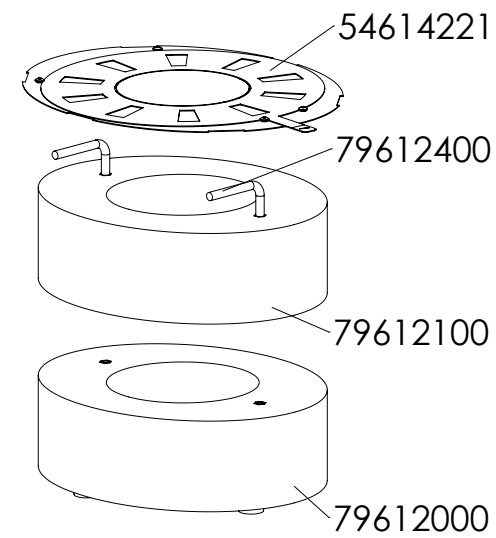

Material: -
Weight: -
Model no. -
Drawingtype: -
Location of file: C:\Working\6100 Assembly\3D\ASM

Title: **6100 Exploded view
Reservedelstegning
Morsø 6100**

Construction: KDU 15.03.05
Released: KDU 10.08.06
Format: **A2**
Scale: **1:9**
Itemno.: -
Drawing no.: **6100-501 ae**

Option 6192 top outlet

Option 6192 rear outlet

Option 6191 top outlet

Option 6191 rear outlet

Option 6140-6143-6150-6151-6190-6191-6192

Option 6148-6149

Material:		Sign.:	Date:
Weight:	-	Construction:	KDU 15.03.05
Model no.:		Released:	KDU 10.08.06
Drawing type:	-	Format:	A2
Location of file:	C:\Working\6100 Assembly\3D\ASM	Scale:	1:9
		Itemno.:	-
		Drawing no.:	6100-501 ae