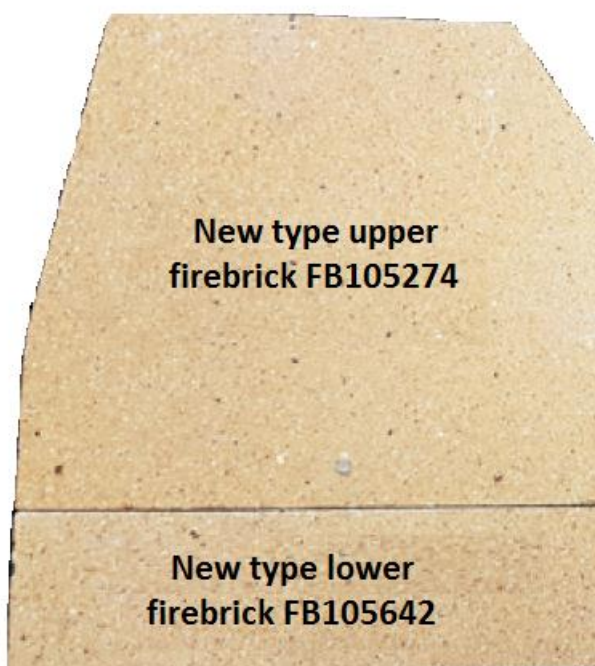

Product Bulletin/Edition	PB160/Ed1
Department/Product	Franco Belge/MONTFORT CLASSIC
Month/Year	July 2017

Montfort Classic Side Bricks

The Montfort Classic pre-2013

The side bricks were a single refractory firebrick. The part number for this was 105274 and it is no longer available.

They have been replaced by two bricks, a smaller lower side brick FB105642 and a larger upper brick FB105274, giving a total height of 231mm which is slightly taller than the original, as you can see below, but they do fit into the stove.