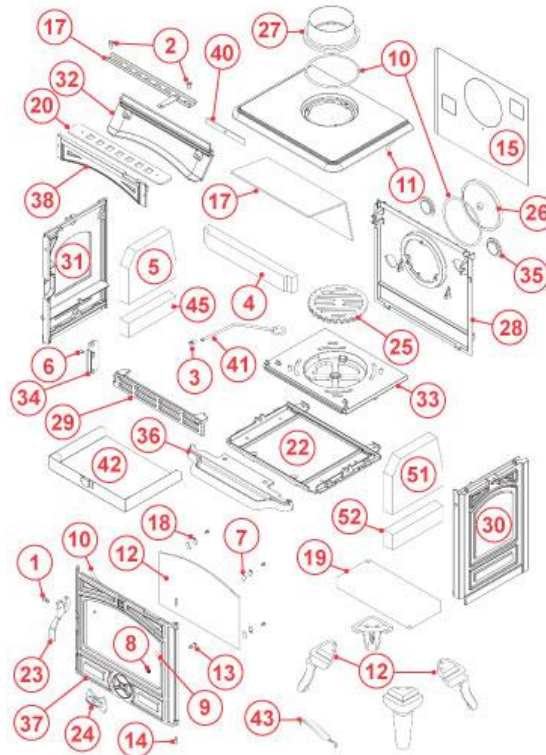

Product Bulletin/Edition	PB160/Ed1
Department/Product	Franco Belge/MONTFORT CLASSIC
Month/Year	July 2017

Montfort Classic Side Bricks

The Montfort Classic pre-2013

The side bricks were a single refractory firebrick. The part number for this was 105274 and it is no longer available.

They have been replaced by two bricks, a smaller lower side brick FB105642 and a larger upper brick FB105274, giving a total height of 231mm which is slightly taller than the original, as you can see below, but they do fit into the stove.