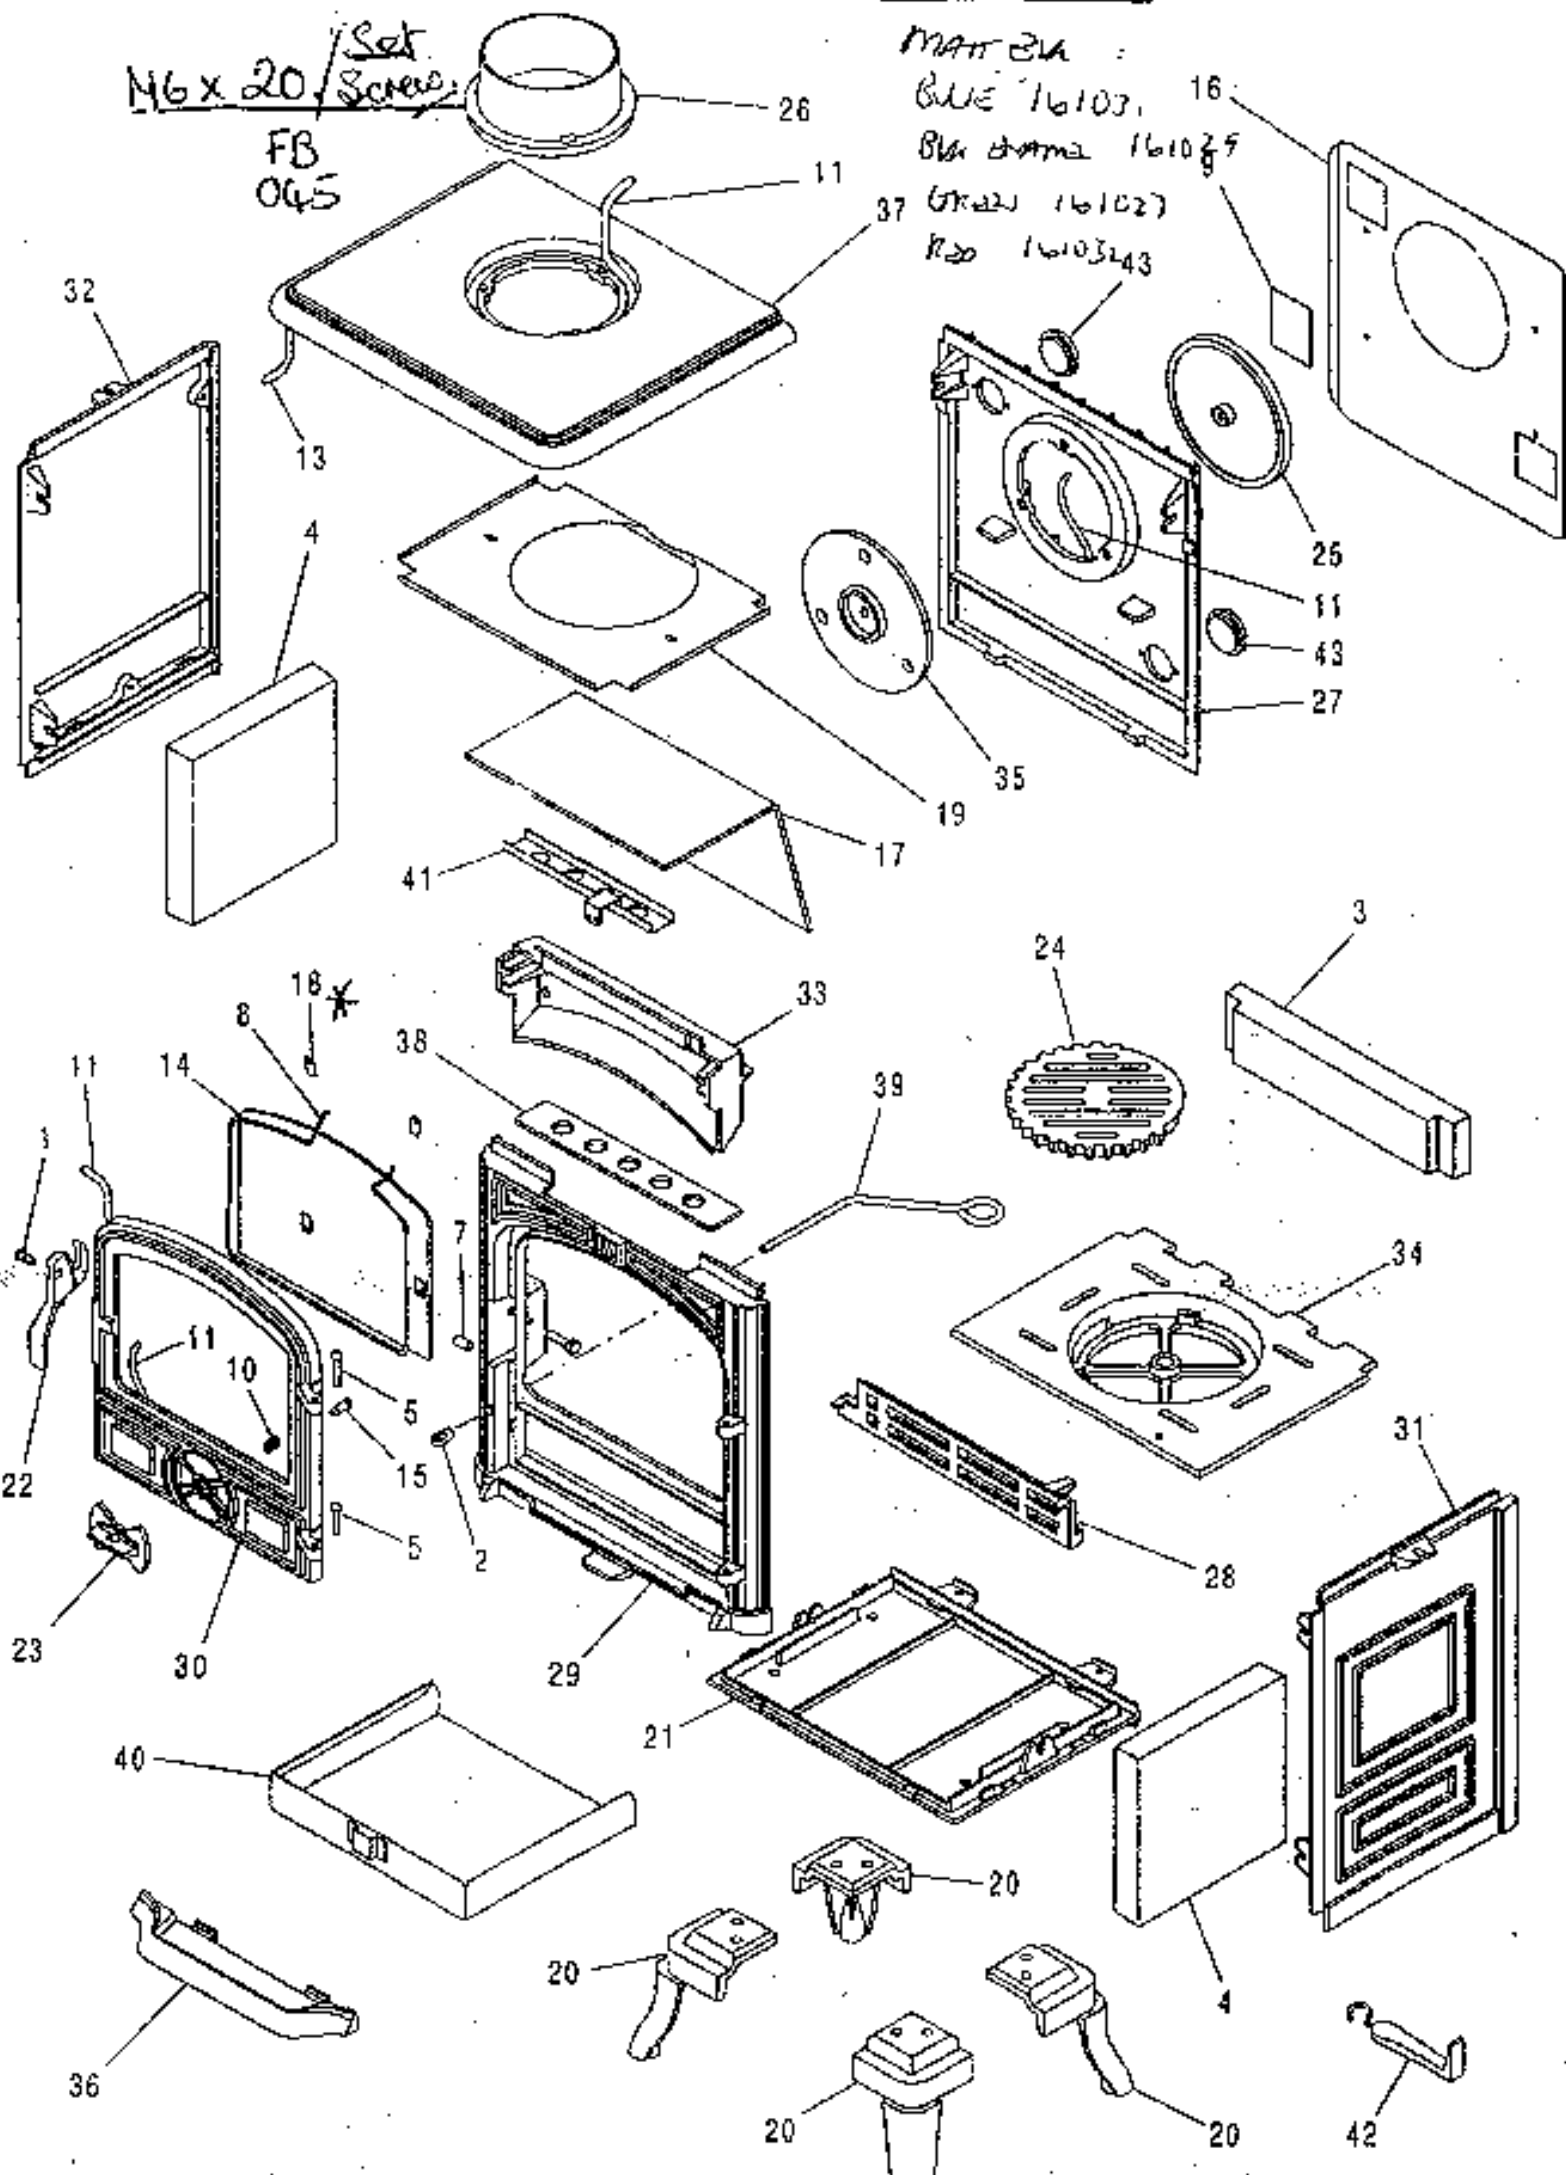

TOUCH UP PAINT

N6 x 20 / Set
Screws
FB
045

MATT 214 :
Blue 16103,
Blk Chroma 161039
Grn 21 161027
Red 16103243

If you need help finding your part please call us on 01302 742520

Number	Part Number	Additional Info	Buy Part
1	100917	-	Buy Part
2	105123	12x20 M7	Buy Part
3	105261	191B	Buy Part
4	105262	328x70x35	Buy Part
5	110404	207x207x35	Buy Part
7	134258	6x30	Buy Part
8	142301	-	Buy Part
9	162384	-	Buy Part
10	166003	-	Buy Part
11	181614	11x15	Buy Part
13	181612	9.5 dia	Buy Part
14	188798	12 dia	Buy Part
15	189103	267x205	Buy Part
16	205368	27x8x6	Buy Part
17	222542	-	Buy Part
18	259015	-	Buy Part
19	262321	-	Buy Part
20	300118	-	Buy Part
21	300477	-	Buy Part
22	301526	-	Buy Part
23	301742	-	Buy Part
24	301901	-	Buy Part
25	303718	-	Buy Part
26	303860	-	Buy Part
27	306268	-	Buy Part
28	307432	-	Buy Part
29	309870	-	Buy Part
30	309989	-	Buy Part
31	310724	-	Buy Part
32	310822	-	Buy Part
33	315603	-	Buy Part
34	319731	-	Buy Part
35	327801	-	Buy Part
36	327902	-	Buy Part
37	352136	-	Buy Part
38	442015	-	Buy Part
39	458404	-	Buy Part
40	624040	-	Buy Part
41	613302	-	Buy Part
42	808001	-	Buy Part
43	325304	-	Buy Part