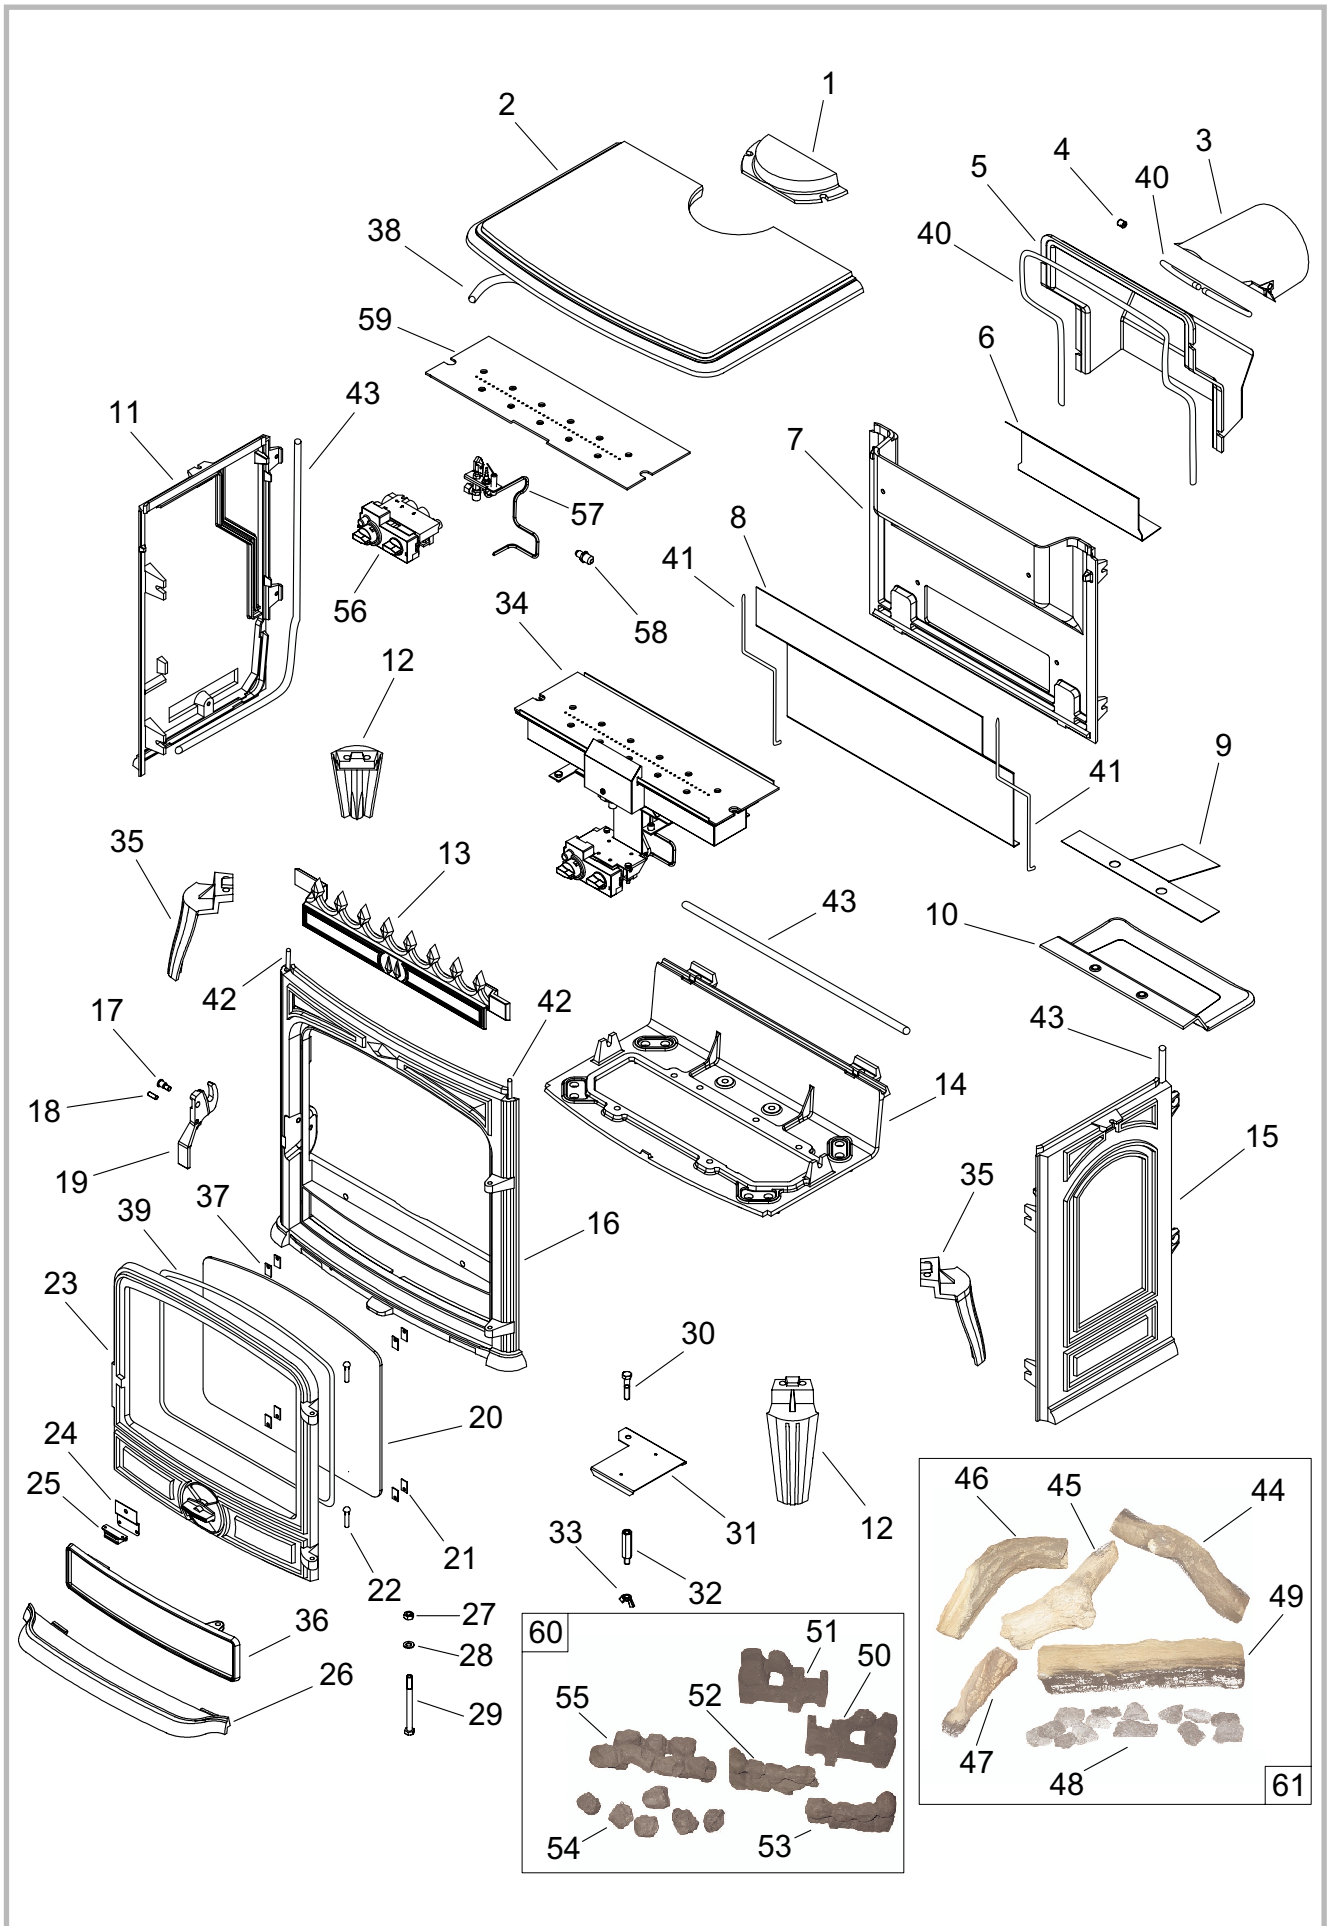

Example : Gas stove "Savoie", ref. 154 07 06, Top plate 352159 EF.

N°	Codes	Designation	Type	Qty
1	303625 EF	Blanking plate		01
2	352159 EF	Top plate		01
3	303872 EF	Flue collar		01
4	189118	Screw	M10X10	01
5	321806 EF	Draught diverter		01
6	269444	Deflector		01
7	306280 EF	Back wall		01
8	222571	Flue baffle		01
9	202306 60	Ash pan guide		01
10	314711 EF	Exchanger base		01
11	310828 EF	L. side panel		01
12	300127 EF	Leg		02
13	307438 EF	Fuel retainer		01
14	300487	Base		01
15	310731 EF	R. side panel		01
16	359808 EF	Front plate		01
17	100917	Cam pin		01
18	189849	Screw	M 6X16	01
19	301541 EF	Door lock		01
20	188820	Glass		01
21	259015	Fixing plate		04
22	110404	Hinge pin		02
23	331110 EF	Loading door		01
24	241806	Magnet support		01
25	101013	Magnetic catch		01
26	327903 EF	Ash pan guide		01
27	122406	Nut	HM8	08
28	167310	Washer	M08	01
29	189984	Screw	H M8X100	01
30	189761	Screw	H M8X40	08
31	276007	Descriptive plate		01
32	124412	Strut	M8X45	01
33	122204	Nut	M8	01
34	105537	Burner GN		01
35	300128 EF	Leg		02
36	331120 EF	Ash pan door		01
37	142881	Gasket		04
38	105006	Ceramic rope		1,60 m
39	181632	Adhesive rope		1,30 m
40	142316	Gasket		1,50 m

N°	Codes	Designation	Type	Qty
41	181617	Ceramic rope		1,04 m
42	181625	Ceramic rope		1,58 m
43	181631	Gasket		2,24 m
44	105296	Curved log (right)		01
45	105297	Curved log (center)		01
46	105295	Curved log (left)		01
47	105298	Small log (front right)		01
48	174044	Bag og embers		01
49	105299	Big log (rear)		01
50	102076	Rear base (right)		01
51	102077	Rear base (left)		01
52	102078	Front base (left)		01
53	102079	Front base (right)		01
54	109729	Moulded coal		01
55	149984	Top coal matrix		01
56	106039	Block gas	GV 34	01
57	188323	Pilot NG		01
58	139634	Injector NG	18/400	01
59	142884	Gasket		01
60	72815	Coals kit		01
61	72816	Logs kit		01

Figure 4 - Spare parts view