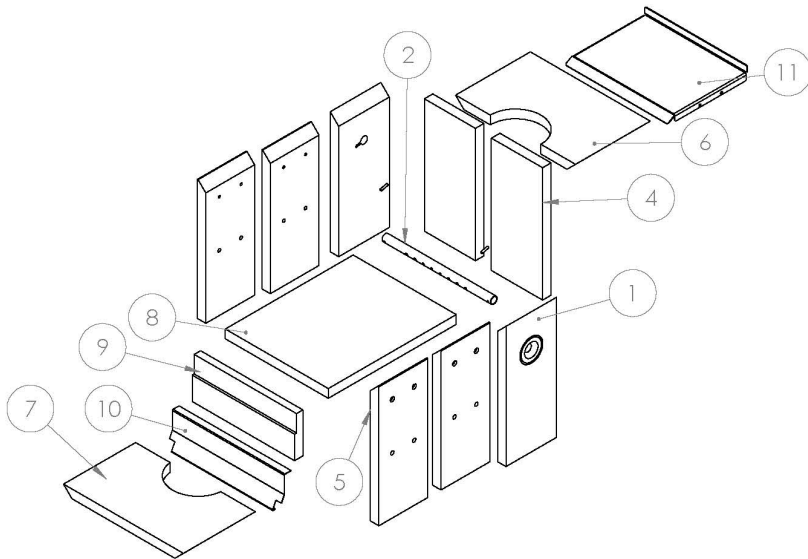

Esse 1000W REPLACEMENT PARTS

FIGURE 24: FIREBOX CONSUMABLE PARTS.

ITEM NUMBER	PART NUMBER	DESCRIPTION	QUANTITY
1	WC-1000-002	REAR SIDE BRICK	2
2	1000-007	AIR TUBE	1
4	990-009	VERMICULITE REAR BRICK	2
5	I-WH-200-101	R/H & L/H SIDE BRICK	4
6	990-004	FIRE BOX TOP FRONT BRICK	1
7	990-004A	FIRE BOX TOP BACK BRICK	1
8	990-009B	VERMICULITE BASE BRICK	1
9	WC-1000-001	FRONT BRICK	1
10	WC-1000-1026.SLDASM	AIR WASH	1
11	WC-1000-004	BAFFLE	1

FIGURE 25: NON-FIREBOX PARTS

WIRE BRUSH	2023-072
FLEXIBLE FLUE RAKE	2040-807 S
HOTPLATE SCREW	CENT-118 S
HOTPLATE LIFTING TOOL	2040-400 BO
FLUE BRUSH	WN/WD 3"DIA FLUE BRUSH
HOTPLATE ROPE	ROPE/CUT-13MMX1800 WHT
BOLSTER ROPE	ROPE/CUT -7.5MMX030MM GRY MESH
STAINLESS STEEL COMBUSTOR	WCKCU-012-2022
FIREBOX DOOR ROPE	ROPE/CUT-8MMX330MM GRY
OVEN DOOR ROPE	ROPE/CUT-15MMX1360 GRY
CATALYSERS	990-065 990-065A