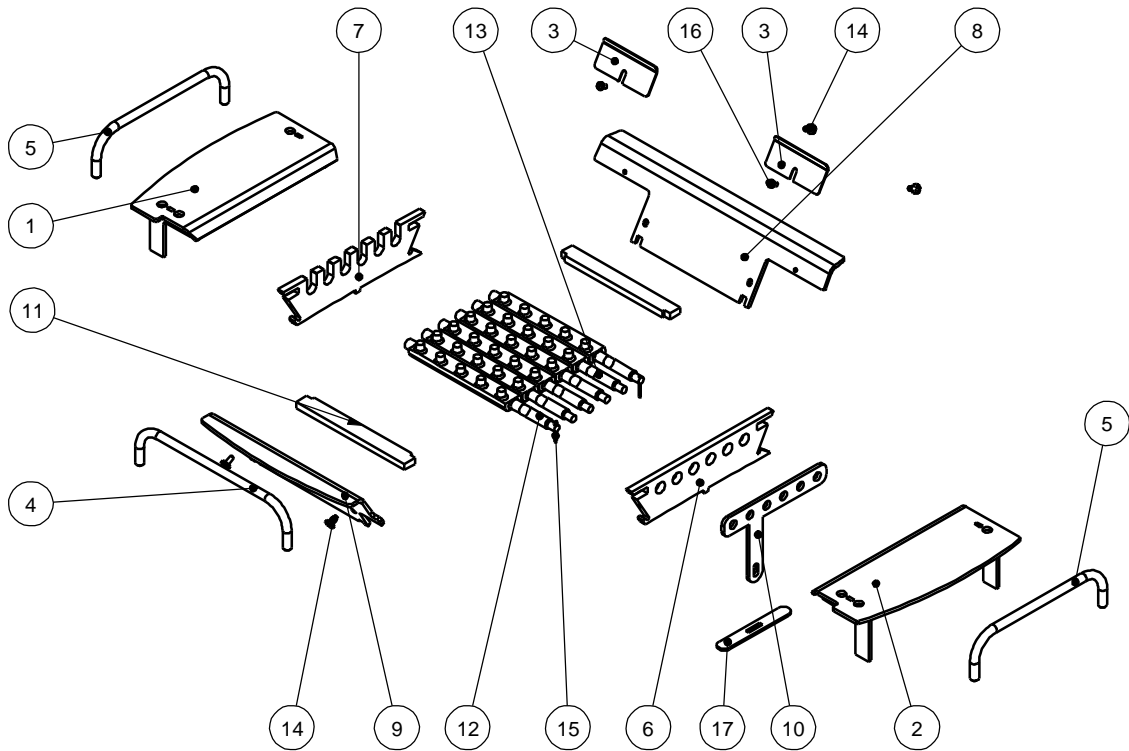

Issue B

Item	Part No.	Description	Ex.Vat.	Inc.Vat.	Item	Part No.	Description	Ex.Vat.	Inc.Vat.
1	010/KS058	LH Sideplate .....	23.50	28.20	10	010/KS055	Link Plate .....	16.00	19.20
2	010/KS059	RH Sideplate .....	23.50	28.20	11	010/KS062	Grate Front & Rear Bar .....	20.50	24.60
3	004/KS128	Brick Retainer .....	11.60	13.92	12	002/CG21	CG20 Grate Bar With Hole .....	22.50	27.00
4	010/KS123	Front Fence .....	12.70	15.24	13	002/CG20	Grate Bar .....	18.30	21.96
5	010/KS119	Side Fence .....	12.70	15.24	14	008/FFS027	M6x12 Hex Hd Bolt .....	0.30	0.36
6	010/KS122	Grate Support .....	21.50	25.80	15	008/FFP003	Splitpin 3mm Dia x 25 .....	0.18	0.22
7	010/KS117	Grate Support Plate .....	21.50	25.80	16	008/FFS026	M6x10 Pan Hd Screw .....	0.30	0.36
8	010/KS056	Rear Grate Plate .....	26.00	31.20	17	010/KS032	Link Plate Cover .....	13.90	16.68
9	010/KS057	Front Grate Plate .....	22.50	27.00					

\* These items are not shown on the drawing  
 # Please specify colour when ordering Prices are shown in pounds sterling with vat at 20% They are correct at the date shown but may be subject to change without notice. E. & O.E These prices are subject to a carriage charge.