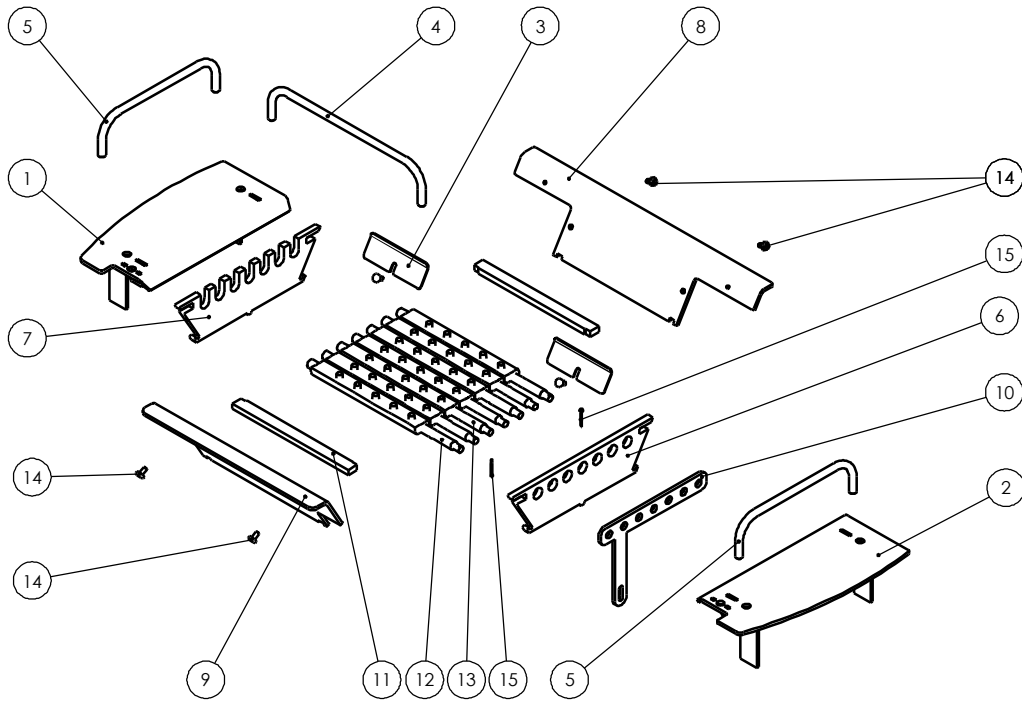

Issue B

Item	Part No.	Description	Ex.Vat.	Inc.Vat.	Item	Part No.	Description	Ex.Vat.	Inc.Vat.
1	010/ES07/04	L.H. Sideplate Assy .....	29.50	35.40	9	010/ES08/04	Front Grate Plate .....	22.00	26.40
2	010/ES07/06	R.H. Sideplate Assy .....	29.50	35.40	10	010/ES08/05	Link Plate .....	19.90	23.88
3	004/ES07/07	Brick Retainer .....	8.45	10.14	11	010/ES08/06	Grate End Bar .....	4.30	5.16
4	010/ES07/08	Front Fence .....	12.80	15.36	12	002/CG01/02	Grate Bar CG01 Plus Hole .....	18.80	22.56
5	010/ES07/09	Side Fence .....	12.80	15.36	13	002/CG01	Grate Bar .....	18.30	21.96
6	010/ES08/01	R.H. Grate Support .....	23.50	28.20	14	008/FFS061	M6 x 30 Hex Hd .....	0.10	0.12
7	010/ES08/02	L.H. Grate Support .....	23.50	28.20	15	008/FFP001	Splitpin .....	0.10	0.12
8	010/ES08/03	Rear Grate Link Plate .....	22.00	26.40					

Prices are shown in pounds sterling with vat at 20% They are correct at the date shown but may be subject to change without notice. E. & O.E These prices are subject to a carriage charge.

To obtain spare parts please contact your local stockist giving Model, Part No. and Description. In case of difficulty contact the manufacturer at the address shown. This drawing is for identification purposes only.