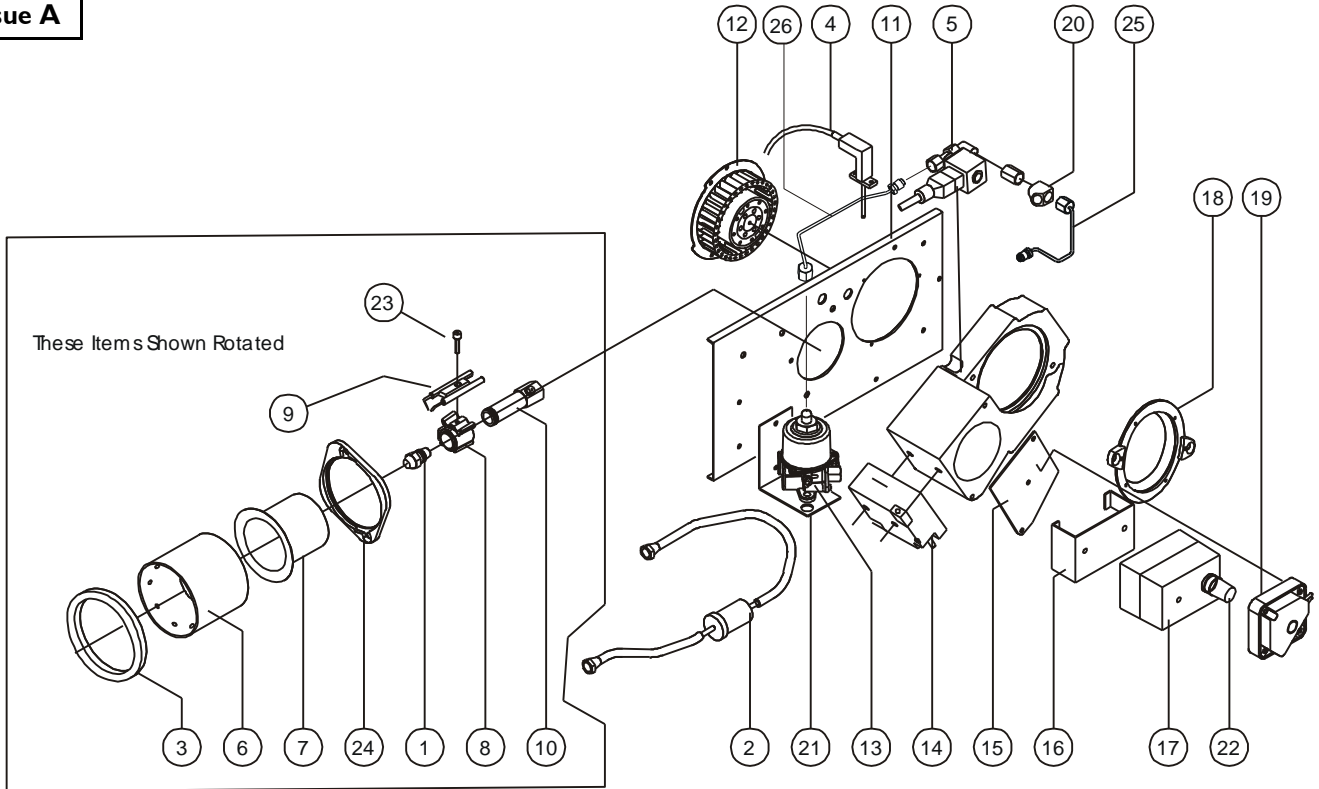

**Issue A**

Item	Part No.	Description	Ex.Vat.	Inc.Vat.	Item	Part No.	Description	Ex.Vat.	Inc.Vat.
1	040/TV61	Nozzle - 0.4 80° EH .....	8.30	9.96	14	040/TV71	Ignition Unit .....	43.50	52.20
2	040/TV60	Flexible Oil Line & Filter .....	NA		15	008/X10-0311221	Nozzle Holder Cover Plate		
3	040/TV63	Blast Tube Seal .....	5.60	6.72	16	008/X10-0311241	Control Box Mounting Bracket		
4	040/TV112	Photocell & Flange Plug-in Type .....	19.90	23.88	17	040/TV75	Control Box .....	84.00	100.80
5	008/TV113	Solenoid Valve Plug-in Type .....	26.00	31.20	18	040/TV54	Fan Mounting Ring		
6	040/TV65	Blast Tube			19	040/TV68	Air Pressure Switch .....	70.00	84.00
7	040/TV114	Air Guide In Blast Tube 64mm Long			20	008/B03-00-117-1	Pressure Gauge Manifold		
8	040/TV97	Electrode Mounting Block			21	008/X10-0311231	Pump Mounting Bracket		
9	040/TV70	Electrode .....	11.20	13.44	22	040/TV69	Reset Button Extension .....	2.85	3.42
10	040/TV98	Nozzle Holder			23		Electrode Fixing Screw		
11	008/X10-0311200	Burner Chassis Plate			24	040/TV99	Blast Tube Mounting Flange		
12	040/TV74	Fan Motor & Impeller .....	260.00	312.00	25	040/TV128	Oil Pipe (Gauge Port To Burner Head)		
13	040/TV72	Oil Pump .....	112.00	134.40	26	040/TV129	Oil Pipe (Pump To Gauge Port)		