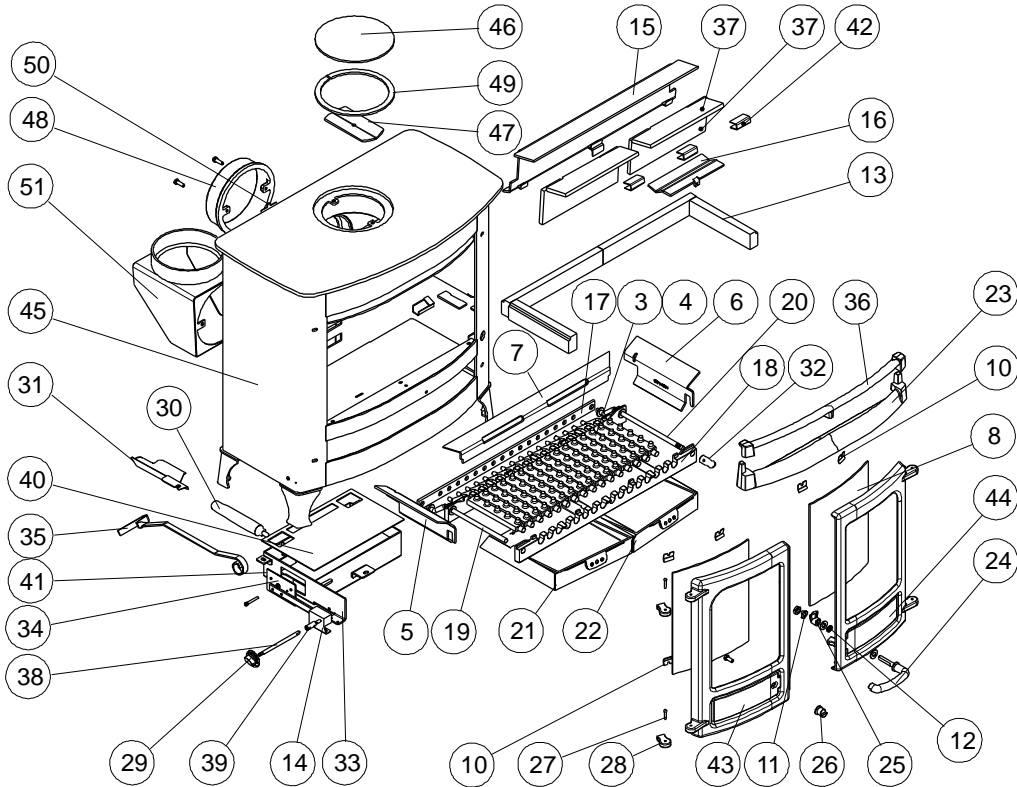

Issue A

Item	Part No.	Description	Ex.Vat.	Inc.Vat.	Item	Part No.	Description	Ex.Vat.	Inc.Vat.
1*	008/CY40S	Door Seal Set Inc. Adhesive	22.00	26.40	28	002/PY24	Hinge Post	17.90	21.48
2*	008/FW29	Door Seal Adhesive	7.50	9.00	29	008/BW50	Thermostat Knob	5.25	6.30
3	002/CG20	Bottom Grate Bar	18.30	21.96	30	008/PX95	Riddling/Ashpan Tool	38.50	46.20
4	002/CG20S16	Set of Grate Bars (16)	235.00	282.00	31	004/BX048	Tool Holder		
5	010/CY14L	Side Fire Plate L.H.	42.00	50.40	32	002/PX89	Riddler Knob	39.00	46.80
6	010/CY14R	Side Fire Plate R.H.	42.00	50.40	33	004/DS09	Air Bypass Slide	23.50	28.20
7	010/CY16	Back Fire Plate	74.00	88.80	34	008/FV49	Thermostat Flap	10.80	12.96
8	006/CY18	Glass (Inc Seal)	104.00	124.80	35	012/FW34	Scraper Tool	14.30	17.16
9*	008/CY41	Glass Seal	14.50	17.40	36	002/CY08C	Deepening Bar	71.00	85.20
10	004/KV23	Glass Retainer	0.76	0.91	37	011/DS33S	Set of Throatplate Bricks	64.00	76.80
11	004/ST008	Tabbed Locking Washer	1.58	1.90	38	004/CS16	Thermostat Rod	16.20	19.44
12	008/FFW015	M12 Double Coil Spring Washer	2.40	2.88	39	004/CS18	Thermostat Connector Tube	18.20	21.84
13	011/DS29S	Set of Fire Bricks (4)	78.00	93.60	40	008/DS12	Thermostat Box Gasket	22.00	26.40
14	008/FW48	Thermostat	59.00	70.80	41	010/DS20	Thermostat Box	31.00	37.20
15	010/DS31	Throat Plate	77.00	92.40	42	004/DS35	Brick Fixing Clip	6.55	7.86
16	010/DS32	Front Throatplate	49.00	58.80	43#	002/CY01/A	Left Hand Door Assembly	255.00	306.00
17	012/CY33	Mover Bar	53.50	64.20	44#	002/CY02/A	Right Hand Door Assembly	265.00	318.00
18	002/CY30	Carrier Bar	78.00	93.60	45	001/DZ10B	Firebox Assy (Island IIIB)		
19	012/AY13	Idler Rod	37.50	45.00	46	010/CY37	Blanking Plate	26.50	31.80
20	012/AY15	Riddler Rod	38.50	46.20	47	010/CY61	Clamping Plate	21.00	25.20
21	004/CX17L	Ashpan L.H.	67.00	80.40	48	002/CY45	Flue Collar	84.00	100.80
22	004/CX17R	Ashpan R.H.	67.00	80.40	49	008/CY38	Flue Fixing Rope Seal	8.20	9.84
23	002/CY07C	Front Firebar	102.00	122.40	50	012/DZ11	Serial No. Label		
24	008/KV16	R.H. Door Handle	24.00	28.80	51#	010/CY34	Vert. Rear Flue Connector (Opt'l Extra)	148.00	177.60
25	002/AY14	Door Catch Cam	11.20	13.44	52*	010/BW51	Ash Carrier (Optional Extra)	132.00	158.40
26	008/KV13	L.H. Door Knob	3.85	4.62	53*	008/TH02/L	Low Level Pipe Stat (Opt'l Extra)	66.00	79.20
27	008/BW39/S	Hinge Pin Set	4.15	4.98					