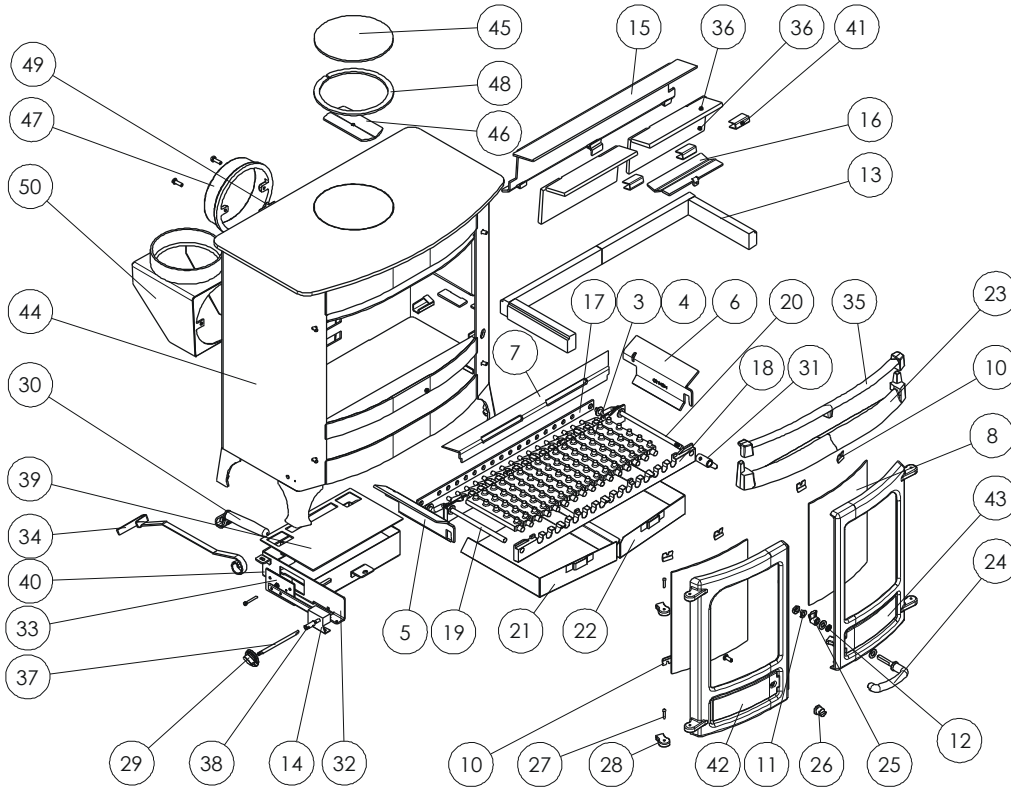

Issue G

Item	Part No.	Description	Ex.Vat.	Inc.Vat.	Item	Part No.	Description	Ex.Vat.	Inc.Vat.
1*	008/CY40S	Door Seal Set Inc. Adhesive	22.00	26.40	27	008/BW39/S	Hinge Pin Set	4.15	4.98
2*	008/FW29	Door Seal Adhesive	7.50	9.00	28	002/PY24	Hinge Post	17.90	21.48
3	002/CG20	Bottom Grate Bar	18.30	21.96	29	008/BW50	Thermostat Knob	5.25	6.30
4	002/CG20S16	Set of Grate Bars (16)	235.00	282.00	30	010/AY34	Riddling/Ashpan Tool	30.00	36.00
5	010/CY14L	Side Fire Plate L.H.	42.00	50.40	31	002/AY27	Riddler Knob	23.50	28.20
6	010/CY14R	Side Fire Plate R.H.	42.00	50.40	32	004/DS09	Air Bypass Slide	23.50	28.20
7	010/CY16	Back Fire Plate	74.00	88.80	33	008/FV49	Thermostat Flap	10.80	12.96
8	006/CY18	Glass (Inc Seal)	104.00	124.80	34	012/FW34	Scraper Tool	14.30	17.16
9*	008/CY41	Glass Seal	14.50	17.40	35	002/CY08C	Deepening Bar	71.00	85.20
10	004/KV23	Glass Retainer	0.76	0.91	36	011/DS33S	Set of Throatplate Bricks	64.00	76.80
11	004/ST008	Tabbed Locking Washer	1.58	1.90	37	004/CS16	Thermostat Rod	16.20	19.44
12	008/FFW015	M12 Double Coil Spring Washer	2.40	2.88	38	004/CS18	Thermostat Connector Tube	18.20	21.84
13	011/DS29S	Set of Fire Bricks (4)	78.00	93.60	39	008/DS12	Thermostat Box Gasket	22.00	26.40
14	008/FW48	Thermostat	59.00	70.80	40	010/DS20	Thermostat Box	31.00	37.20
15	010/DS31	Throat Plate	77.00	92.40	41	004/DS35	Brick Fixing Clip	6.55	7.86
16	010/DS32	Front Throatplate	49.00	58.80	42#	002/CY01/A	Left Hand Door Assembly	255.00	306.00
17	012/CY33	Mover Bar	53.50	64.20	43#	002/CY02/A	Right Hand Door Assembly	265.00	318.00
18	002/CY30	Carrier Bar	78.00	93.60	44	009/ISL03B/A	Firebox Assy (Island IIIB)		
19	012/AY13	Idler Rod	37.50	45.00	45	010/CY37	Blanking Plate	26.50	31.80
20	012/AY15	Riddler Rod	38.50	46.20	46	010/CY61	Clamping Plate	21.00	25.20
21	004/CY17L	Ashpan L.H.	67.00	80.40	47	002/CY45	Flue Collar	84.00	100.80
22	004/CY17R	Ashpan R.H.	67.00	80.40	48	008/CY38	Flue Fixing Rope Seal	8.20	9.84
23	002/CY07C	Front Firebar	102.00	122.40	49	012/DS11	Serial No. Label	NA	
24	008/KV16	R.H. Door Handle	24.00	28.80	50#	010/CY34	Vert. Rear Flue Connector (Opt'l Extra)	148.00	177.60
25	002/AY14	Door Catch Cam	11.20	13.44	51*	010/BW51	Ash Carrier (Optional Extra)	132.00	158.40
26	008/KV13	L.H. Door Knob	3.85	4.62	52*	008/TH02/L	Low Level Pipe Stat (Opt'l Extra)	66.00	79.20