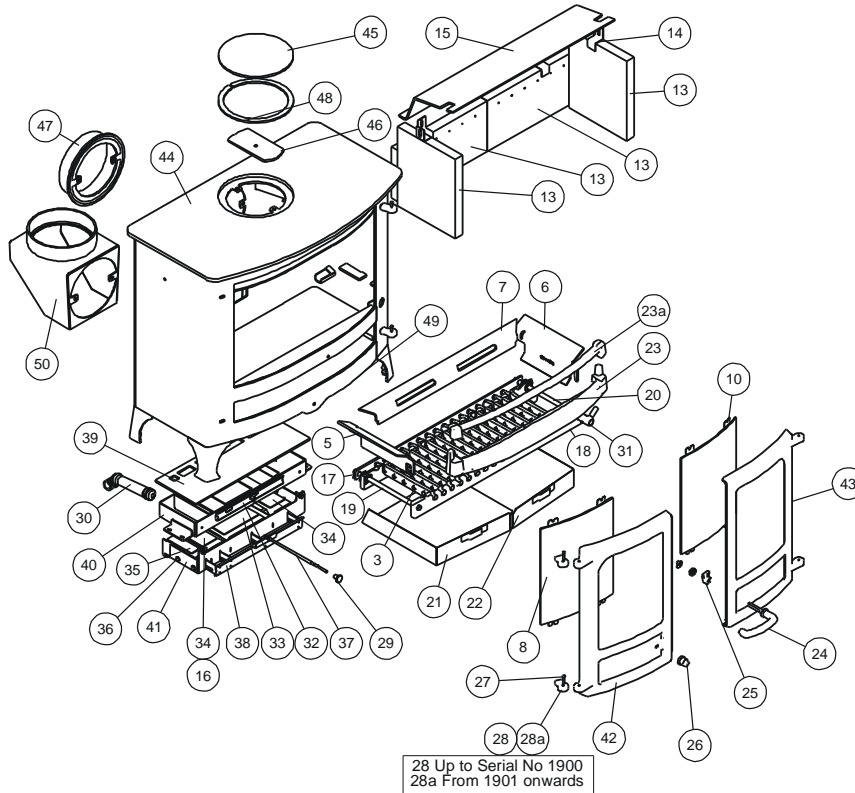

Issue N

Item	Part No.	Description	Ex.Vat.	Inc.Vat.	Item	Part No.	Description	Ex.Vat.	Inc.Vat.
1*	008/CY40S	Door Seal Set Inc. Adhesive	22.00	26.40	28a	002/PY24	Hinge Post	17.90	21.48
2*	008/FW29	Door Seal Adhesive	7.50	9.00	29	008/AY37	Air Control Knob	5.25	6.30
3	002/CG20	Bottom Grate Bar	18.30	21.96	30	010/AY34	Riddling/Ashpan Tool	30.00	36.00
4	002/CG20S16	Set of Grate Bars (16)	235.00	282.00	31	002/AY27	Riddler Knob	23.50	28.20
5	010/CY14L	Side Fire Plate L.H.	42.00	50.40	32	004/CY21	Air Bypass Slide	23.50	28.20
6	010/CY14R	Side Fire Plate R.H.	42.00	50.40	33	004/CY22P	Primary Air Inlet Flap	25.50	30.60
7	010/CY16	Back Fire Plate	74.00	88.80	34	004/CY22S	Secondary Air Inlet Flap	24.00	28.80
8	006/CY18	Glass (Inc Seal)	104.00	124.80	35	004/AY22-1S	Secondary/Bypass Air Inlet Flap	23.50	28.20
9*	008/CY41	Glass Seal	14.50	17.40	36	004/CY24	Flap Mounting Rod (Inc. Fixings)	12.10	14.52
10	004/KV23	Glass Retainer	0.76	0.91	37	004/CY32	Air Control Rod	16.20	19.44
13	011/CY29S	Set of Fire Bricks (4)	100.00	120.00	38	004/CY23	Actuator Assembly	57.00	68.40
14	004/XV30	Brick Retainer	4.00	4.80	39	008/CY39	Upper Quattro Box Gasket	25.00	30.00
15	010/CY31	Throat Plate	91.00	109.20	40	010/CY20	Upper Quattro Box	89.00	106.80
16	008/CY26S	Set of Air Inlet Flap Pads	23.00	27.60	41	010/CY19	Lower Quattro Box	57.00	68.40
17	012/CY33	Mover Bar	53.50	64.20	42#	002/CY01/A	Left Hand Door Assembly	255.00	306.00
18	002/CY30	Carrier Bar	78.00	93.60	43#	002/CY02/A	Right Hand Door Assembly	265.00	318.00
19	012/AY13	Idler Rod	37.50	45.00	44	001/CY10	Firebox (Island III)		
20	012/AY15	Riddler Rod	38.50	46.20	45	010/CY37	Blanking Plate	26.50	31.80
21	004/CY17L	Ashpan L.H.	67.00	80.40	46	010/CY61	Clamping Plate	21.00	25.20
22	004/CY17R	Ashpan R.H.	67.00	80.40	47	002/CY45	Flue Collar	84.00	100.80
23	002/CY07C	Front Firebar	102.00	122.40	48	008/CY38	Flue Fixing Rope Seal	8.20	9.84
23a	002/CY08C	Deepening Bar	71.00	85.20	49	012/CY11	Serial No. Label		
24	008/KV16	R.H. Door Handle	24.00	28.80	50#	010/CY34	Vert. Rear Flue Connector (Opt'l Extra)	148.00	177.60
25	002/AY14	Door Catch Cam	11.20	13.44	51*	010/BW51	Ash Carrier (Optional Extra)	132.00	158.40
26	008/KV13	L.H. Door Knob	3.85	4.62	52*	010/CY83	Smoke Reducing Kit	59.50	71.40
27	008/BW39/S	Hinge Pin Set	4.15	4.98	53*	010/TH64	External Air Manifold Kit	140.00	168.00
28	002/AY28	Hinge Post	9.15	10.98					