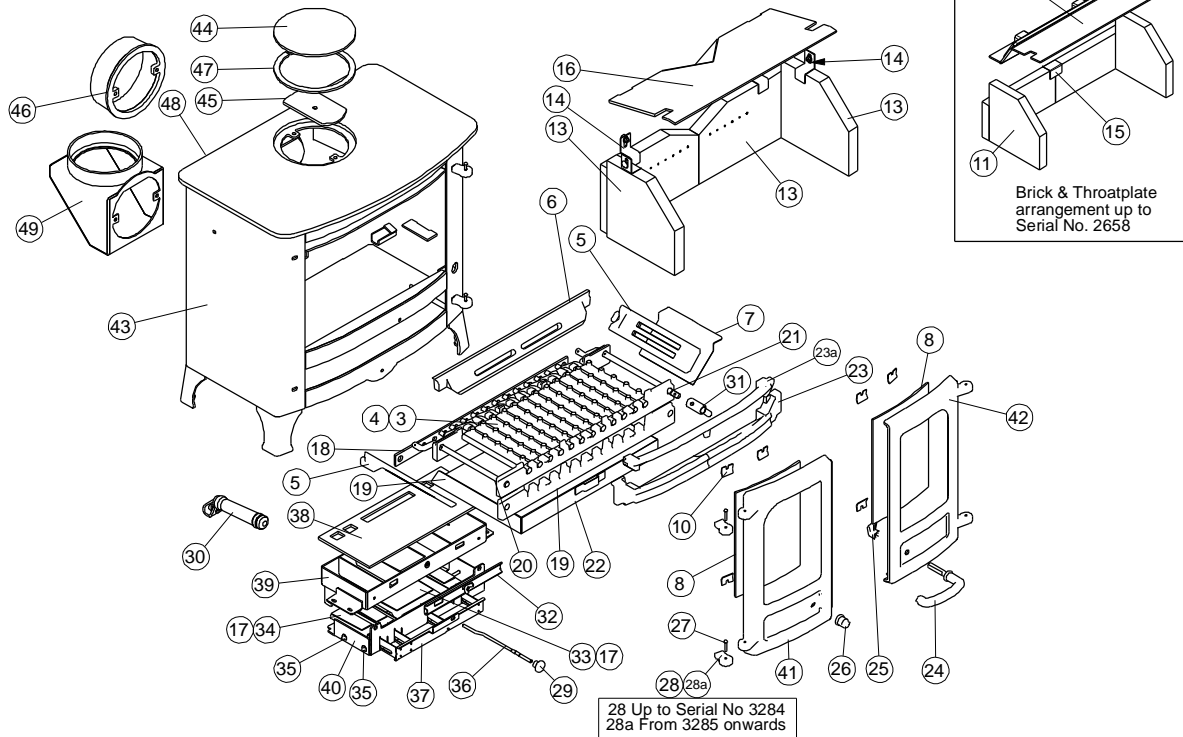

Issue N

Item	Part No.	Description	Ex.Vat.	Inc.Vat.	Item	Part No.	Description	Ex.Vat.	Inc.Vat.
1*	008/BY35S	Door Seal Set Inc. Adhesive	21.00	25.20	27	008/BW39/S	Hinge Pin Set	4.15	4.98
2*	008/FW29	Door Seal Adhesive	7.50	9.00	28	002/AY28	Hinge Post	9.15	10.98
3	002/CG20	Bottom Grate Bar	18.30	21.96	28a	002/PY24	Hinge Post	17.90	21.48
4	002/CG20S12	Set of Grate Bars (12)	178.00	213.60	29	008/AY37	Air Control Knob	5.25	6.30
5	002/CY15	Side Fire Plate	39.00	46.80	30	010/AY34	Riddling/Ashpan Tool	30.00	36.00
6	002/BY16	Back Fire Plate	72.00	86.40	31	002/AY27	Riddler Knob	23.50	28.20
7	004/BY24	Ash Shedding Plate	18.30	21.96	32	004/AY21	Air Bypass Slide	23.50	28.20
8	006/BY18	Glass (Inc Seal)	87.00	104.40	33	004/AY22-1P	Primary Air Inlet Flap	23.50	28.20
9*	008/AY45	Glass Seal	13.80	16.56	34	004/AY22-1S	Secondary/Bypass Air Inlet Flap	23.50	28.20
10	004/KV23	Glass Retainer	0.76	0.91	35	004/AY24-02	Flap Mounting Rod (Inc. Fixings)	11.20	13.44
11**	011/BY29S	Set of Firebricks (4)	94.00	112.80	36	004/BY23-07	Air Control Rod	16.20	19.44
12**	010/BY31	Throat Plate	91.00	109.20	37	004/AY23	Actuator Assembly	57.00	68.40
13	011/BY48S	Set of Fire Bricks (4)	94.00	112.80	38	008/AY39	Upper Quattro Box Gasket	20.50	24.60
14	004/XV30	Brick Retainer	4.00	4.80	39	010/AY20	Upper Quattro Box	89.00	106.80
15	004/LV24	Rear Brick Joining Bracket	6.75	8.10	40	010/AY19	Lower Quattro Box	57.00	68.40
16	010/BY47	Throat Plate	91.00	109.20	41#	002/BY01/A	Left Hand Door Assembly	225.00	270.00
17	008/AY26S	Set of Air Inlet Flap Pads	19.30	23.16	42#	002/BY02/A	Right Hand Door Assembly	235.00	282.00
18	012/BY33	Mover Bar	52.50	63.00	43#	001/BY10	Firebox (Island II)		
19	002/BY30	Carrier Bar	56.50	67.80	44	012/TW09	Blanking Plate	26.50	31.80
20	012/AY13	Idler Rod	37.50	45.00	45	010/AY51	Clamping Plate	21.00	25.20
21	012/AY15	Riddler Rod	38.50	46.20	46#	002/CH12B	Flue Collar	79.00	94.80
22	004/BY17	Ashpan	91.00	109.20	47	008/NV38	Flue Fixing Rope Seal	8.20	9.84
23	002/BY07B	Front Firebar	67.00	80.40	48	012/BY11	Serial No. Label	NA	
23a	002/BY08	Deepening Bar	56.50	67.80	49#	010/TW33	Vert. Rear Flue Connector (Opt'l Extra)	132.00	158.40
24	008/KV16	R.H. Door Handle	24.00	28.80	50*	010/BW51	Ash Carrier (Optional Extra)	132.00	158.40
25	002/AY14	Door Catch Cam	11.20	13.44	51*	010/BY83	Smoke Reducing Kit	59.50	71.40
26	008/KV13	L.H. Door Knob	3.85	4.62	52*	010/AY52A	External Air Manifold Kit	NA	