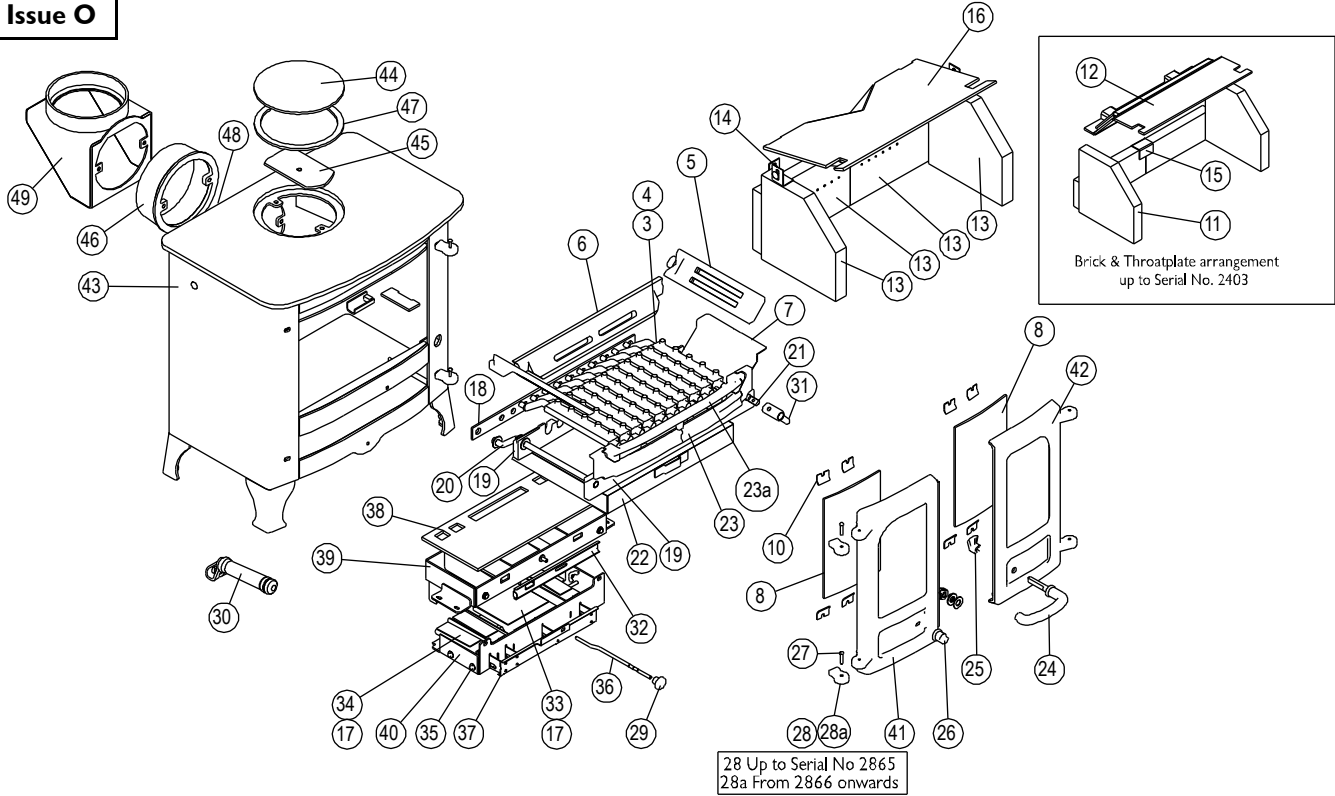

Issue O

Item	Part No.	Description	Ex.Vat.	Inc.Vat.	Item	Part No.	Description	Ex.Vat.	Inc.Vat.
1*	008/AY62S	Door Seal Set Inc. Adhesive	32.50	39.00	27	008/BW39/S	Hinge Pin Set	4.15	4.98
2*	008/FW29	Door Seal Adhesive	7.50	9.00	28	002/AY28	Hinge Post	9.15	10.98
3	002/CG20	Bottom Grate Bar	18.30	21.96	28a	002/PY24	Hinge Post	17.90	21.48
4	002/CG20S10	Set of Grate Bars (10)	150.00	180.00	29	008/AY37	Air Control Knob	5.25	6.30
5	002/CY15	Side Fire Plate	39.00	46.80	30	010/AY34	Riddling/Ashpan Tool	30.00	36.00
6	002/AY16	Back Fire Plate	69.00	82.80	31	002/AY27	Riddler Knob	23.50	28.20
7	004/BY24	Ash Shedding Plate	18.30	21.96	32	004/AY21	Air Bypass Slide	23.50	28.20
8	006/AY18	Glass (Inc Seal)	81.00	97.20	33	004/AY22-1P	Primary Air Inlet Flap	23.50	28.20
9*	008/AY45	Glass Seal	13.80	16.56	34	004/AY22-1S	Secondary/Bypass Air Inlet Flap	23.50	28.20
10	004/KV23	Glass Retainer	0.76	0.91	35	004/AY24-02	Flap Mounting Rod (Inc. Fixings)	11.20	13.44
11**	011/AY29S	Set of Fire Bricks (4)	89.00	106.80	36	004/BY23-07	Air Control Rod	16.20	19.44
12**	010/AY31	Throat Plate	89.00	106.80	37	004/AY23	Actuator Assembly	57.00	68.40
13	011/AY48S	Set of Fire Bricks (4)	89.00	106.80	38	008/AY39	Upper Quattro Box Gasket	20.50	24.60
14	004/XV30	Brick Retainer	4.00	4.80	39	010/AY20	Upper Quattro Box	89.00	106.80
15	004/LV24	Rear Brick Joining Bracket	6.75	8.10	40	010/AY19	Lower Quattro Box	57.00	68.40
16	010/AY47	Throat Plate	89.00	106.80	41#	002/AY01/A	Left Hand Door Assembly	196.00	235.20
17	008/AY26S	Set of Air Inlet Flap Pads	19.30	23.16	42#	002/AY02/A	Right Hand Door Assembly	210.00	252.00
18	012/AY33	Mover Bar	52.00	62.40	43#	001/AY10	Firebox (Island I)		
19	002/AY30	Carrier Bar	52.50	63.00	44	012/TW09	Blanking Plate	26.50	31.80
20	012/AY13	Idler Rod	37.50	45.00	45	010/AY51	Clamping Plate	21.00	25.20
21	012/AY15	Riddler Rod	38.50	46.20	46#	002/CH12B	Flue Collar	79.00	94.80
22	004/AY17	Ashpan	91.00	109.20	47	008/NV38	Flue Fixing Rope Seal	8.20	9.84
23	002/AY07B	Front Firebar	62.00	74.40	48	012/AY11	Serial No. Label	NA	
23a	002/AY08	Deepening Bar	55.50	66.60	49#	010/TW33	Vert. Rear Flue Connector (Opt'l Extra)	132.00	158.40
24	008/KV16	R.H. Door Handle	24.00	28.80	50*	010/EW51	Ash Carrier (Optional Extra)		
25	002/AY14	Door Catch Cam	11.20	13.44	51*	010/AY83	Smoke Reducing Kit	59.50	71.40
26	008/KV13	L.H. Door Knob	3.85	4.62	52*	010/AY52A	External Air Manifold Kit	NA	