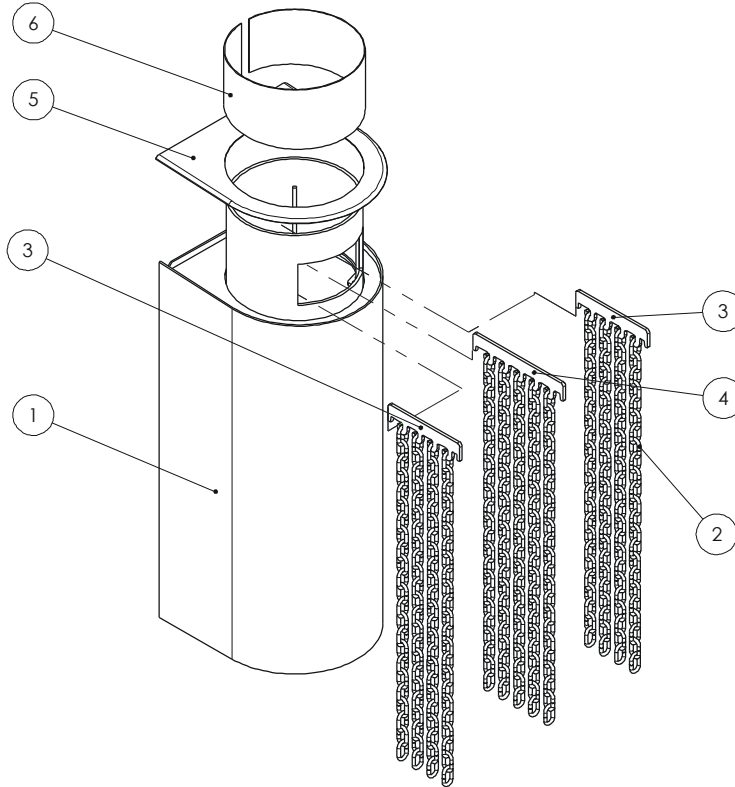

Issue B

| Item | Part No. | Description | Ex.Vat. | Inc.Vat. | Item | Part No. | Description | Ex.Vat. | Inc.Vat. |
|------|-----------|---------------------------|---------|----------|------|-----------|-----------------------|---------|----------|
| 1# | 010/FB300 | Flue Boiler 180mm | 595.00 | 714.00 | 4 | 010/FB307 | 5 Hook Hanger | 10.00 | 12.00 |
| 2 | 008/FB112 | Boiler Chain Length | 7.50 | 9.00 | 5 | 004/FB313 | Top Cover Plate | 13.90 | 16.68 |
| 3 | 010/FB306 | 4 Hook Hanger | 9.65 | 11.58 | 6 | 004/FB308 | Access Door | 31.00 | 37.20 |