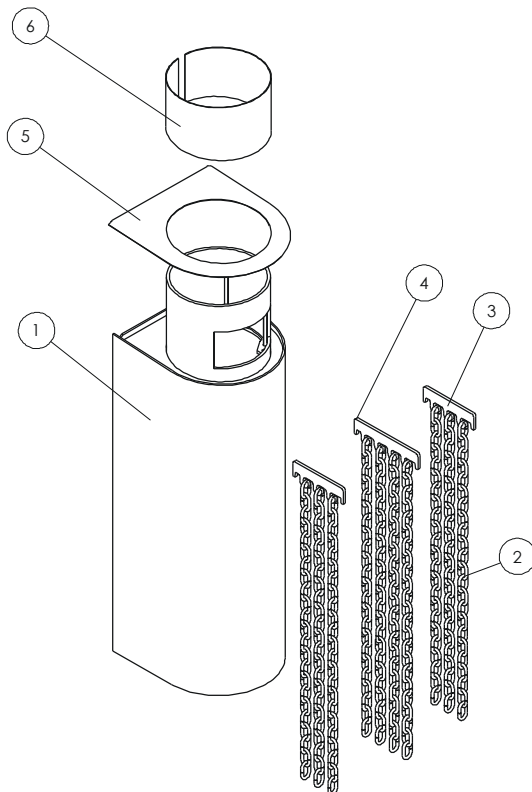

Issue B

Item	Part No.	Description	Ex.Vat.	Inc.Vat.	Item	Part No.	Description	Ex.Vat.	Inc.Vat.
1#	010/FB200	Flue Boiler 150mm	535.00	642.00	4	010/FB306	4 Hook Hanger	9.65	11.58
2	008/FB112	Boiler Chain Length	7.50	9.00	5	004/FB213	Top Cover Plate	13.90	16.68
3	010/FB207	3 Hook Hanger	9.10	10.92	6	004/FB208	Access Door	31.00	37.20