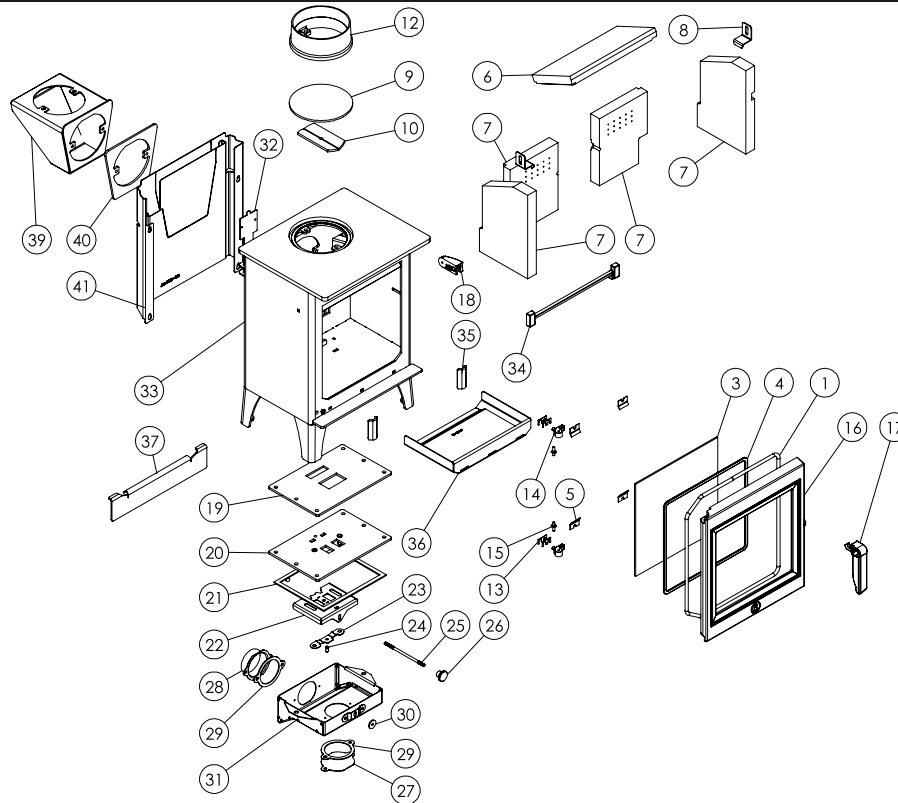

Issue B

Item	Part No.	Description	Ex.Vat.	Inc.Vat.	Item	Part No.	Description	Ex.Vat.	Inc.Vat.
1	008/LE035	Door Seal (Inc Adhesive)	12.50	15.00	22	004/AA115	Slider	12.60	15.12
2*	008/FW29	Door Seal Adhesive	7.50	9.00	23	004/BR015	Clicker Retainer Plate	3.85	4.62
3	006/PV19	Glass (Inc Seal)	43.00	51.60	24	008/ES36/01	Brass Ball Catch	4.95	5.94
4	008/PV55	Glass Seal	13.80	16.56	25	004/AA084	Control Rod	15.80	18.96
5	004/KV23	Glass Retainer	0.76	0.91	26	008/AY37	Air Control Handle	5.25	6.30
6	011/AA031	Throat Plate	39.00	46.80	27	004/BR054	Cover Plate	10.70	12.84
7	011/AA028S	Set of Fire Bricks	67.00	80.40	28	004/BR053	Air Inlet Spigot	28.50	34.20
8	004/XV30	Brick Bracket	4.00	4.80	29	008/BR044	Air Inlet Gasket	11.50	13.80
9	012/PV09	Blanking Plate	26.50	31.80	30	008/BR052	Felt Washer	1.24	1.49
10	010/EY51	Clamping Plate	21.00	25.20	31	004/LE040	Airbox Cover		
11*	008/EY38	Flue Fixing Rope Seal	8.20	9.84	32	012/LE011	Serial No. Label		
12#	002/PV12B	Flue Collar	62.00	74.40	33#	001/LE010	Firebox		
13	004/BR021	Hinge Shim	0.62	0.74	34	002/AA008	Front Fence	33.00	39.60
14	002/BR020	Hinge	12.80	15.36	35	010/AA009	Fence Support	9.85	11.82
15	008/ST068/2	Hinge Pin Set	3.85	4.62	36	004/AA017	Ashpan	37.50	45.00
16#	003/LE001A	Door Assembly	128.00	153.60	37	010/AA006	Ash Retainer (Optional Extra)	28.50	34.20
17#	003/AB012A	Door Handle	42.00	50.40	38*	010/EV51	Ash Carrier (Optional Extra)	132.00	158.40
18#	003/AB055A	Latch Receiver	31.50	37.80	39#	010/BU034	Vert Rear Flue Adaptor (Opt'l Extra) ...	132.00	158.40
19	008/LE110	Air Control Gasket	9.50	11.40	40	010/AA081	Vert Rear Flue Adaptor Spacer	19.10	22.92
20	010/LE113	Air Control Plate	14.80	17.76	41#	010/LE080	Heat Shield (Optional Extra)	80.00	96.00
21	008/LE045	Lower Airbox Gasket	8.00	9.60					