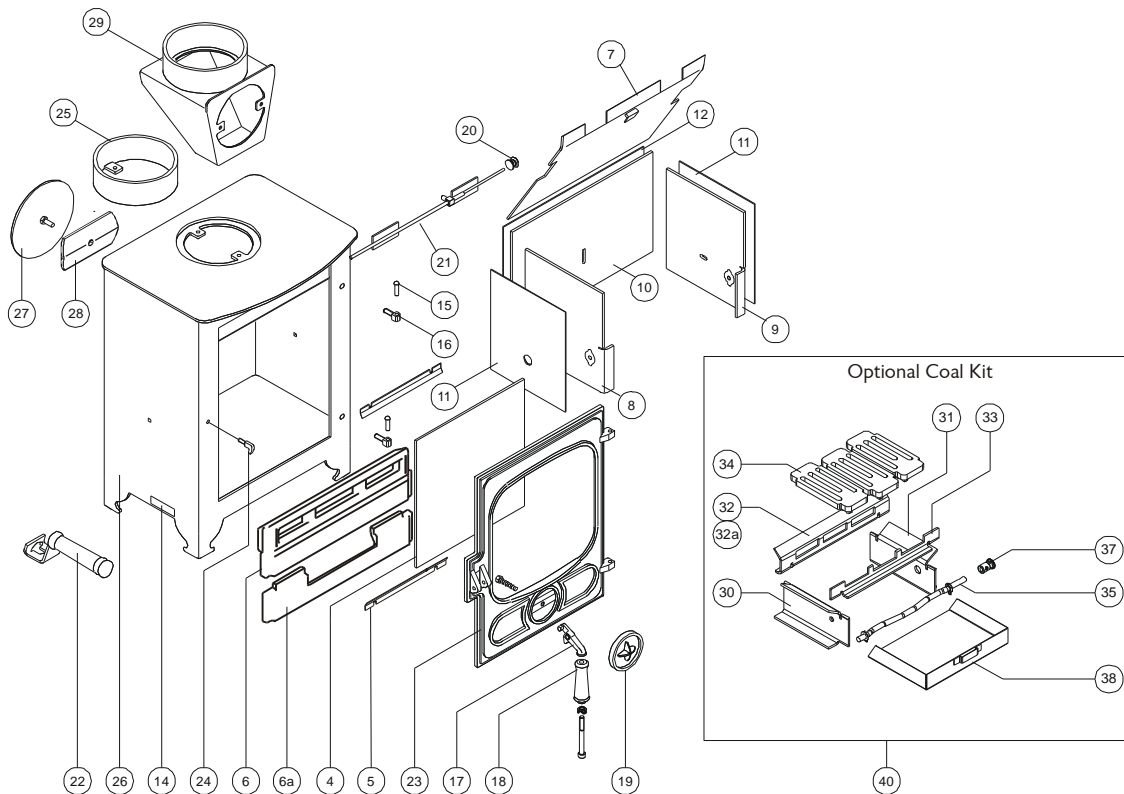

Issue O

Item	Part No.	Description	Ex.Vat.	Inc.Vat.	Item	Part No.	Description	Ex.Vat.	Inc.Vat.
1*	008/PV21	Door Seal	12.50	15.00	23#	002/PV01/A	Door Assembly	205.00	246.00
2*	008/FW29	Door Seal Adhesive	7.50	9.00	24	002/PV13	Door Latch Hook	9.65	11.58
3*	008/PV55	Glass Seal Kit	13.80	16.56	25#	002/PV12B	Flue Collar	62.00	74.40
4	006/PV19	Glass (Inc Seal)	43.00	51.60	26	001/EY10	Firebox (Country 4 MkII)		
5	004/KV23	Glass Retainer	0.76	0.91	27	012/PV09	Blanking Plate	26.50	31.80
6	002/EY23	Fuel Retainer	65.00	78.00	28	010/EY51	Clamping Plate	21.00	25.20
6a	002/EY24	Wood Ash Retainer	53.50	64.20	29#	010/BU034	Vert. Rear Flue Adapter (Opt'l Extra) ...	132.00	158.40
7	010/PV31	Throat Plate	56.50	67.80	30	010/EY04	Left Hand Side Grate Support	37.50	45.00
8	010/EY15L	L.H. Side Fire Plate (Inc Gasket)	49.00	58.80	31	010/EY05	Right Hand Side Grate Support	37.50	45.00
9	010/EY15R	R.H. Side Fire Plate (Inc Gasket)	49.00	58.80	32	010/EY09	Rear Grate Support	37.50	45.00
10	010/EY16	Back Fire Plate (Inc Gasket)	51.50	61.80	32a	010/EY06B	Rear Grate Support (Use With Boiler) .	37.50	45.00
11	011/PV26	Side Ceramic Gasket	14.00	16.80	33	010/EY06	Front Grate Support	37.50	45.00
12	011/PV27	Back Ceramic Gasket	15.10	18.12	34	002/EY03	Grate Plate	37.50	45.00
13	008/EY29	Set of Fire Plates(3) & Gaskets	102.00	122.40	35	010/EY13	Riddler Rod	38.50	46.20
14	012/PV11	Serial No. Label			36*	008/DY23	Riddler Rod Retaining Clips (Pack of 10)	13.80	16.56
15	008/PV28/S	Hinge Pin Set (2 Per Set)	4.15	4.98	37	002/DY21	Riddler Knob	24.00	28.80
16	008/FW28	Hinge Post	7.75	9.30	38	004/PV17	Ashpan	39.00	46.80
17	002/PV03	Door Catch Lever	31.00	37.20	40	010/EY20	Multifuel Kit (Optional Extra)	186.00	223.20
18	008/PV08	Door Handle (Incl. Screw & Washer) ...	15.20	18.24	41*	010/EW51	Ash Carrier (Optional Extra)	132.00	158.40
19	002/PV02	Primary Air Control	20.50	24.60	42*	010/PV35	Boiler, Steel (Optional Extra)	230.00	276.00
20	002/TW13	Air Control Knob	19.90	23.88	43*	010/PV35/SS	Boiler, Stainless Steel (Opt'l Extra)	395.00	474.00
21	004/EY48	Airwash Slide	39.50	47.40	44*	004/DY22	Riddler Blanking Disc	5.05	6.06
22	012/BV20/A	Ashpan / Door Opening Tool	29.50	35.40	45*#	010/PV34	Add-on Shelf (Optional Extra)	59.50	71.40