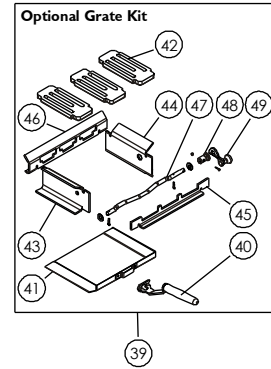

Issue O

Item	Part No.	Description	Ex.Vat.	Inc.Vat.	Item	Part No.	Description	Ex.Vat.	Inc.Vat.
1*	008/PV21	Rope Door Seal	12.50	15.00	27	004/BR016	Control Rod	19.50	23.40
2*	008/FW29	Door Seal Adhesive	7.50	9.00	28	008/BR052	Felt Washer	1.24	1.49
3	006/PV19	Glass (Inc Seal)	43.00	51.60	29	004/BR007	Air Inlet Slide	13.00	15.60
4*	008/PV55	Glass Seal	13.80	16.56	30	008/BR045	Lower Air Box Gasket	11.50	13.80
5	004/KV23	Glass Retainer	0.76	0.91	31	008/BR006	Airbox Gasket	11.50	13.80
6	010/BR031	Throat Plate	55.50	66.60	32	004/BR053	Air Inlet Spigot	28.50	34.20
7	010/BR058S	Inner Plate Set Including Gaskets	62.00	74.40	33	004/BR015	Clicker Retainer Plate	3.85	4.62
8	004/DY22	Riddler Blanking Disk	5.05	6.06	34	008/ES36/01	Brass Ball Catch	4.95	5.94
9	002/BR017	Fuel Retainer	56.00	67.20	35	004/BR054	Coverplate	10.70	12.84
10	002/BR034	Wood Ash Retainer	44.00	52.80	36	008/BR044	Blanking Plate Gasket	11.50	13.80
11	012/PV09	Blanking Plate	26.50	31.80	37	012/BR011	Serial No. Label		
12	010/EY51	Clamping Plate	21.00	25.20	38#	001/BR010	Firebox		
12a*	008/EY38	Flue Fixing Rope Seal			39	010/BR022	Grate Kit (Inc Handle)	210.00	252.00
13#	002/PV12B	Flue Collar	62.00	74.40	40	012/BV20/A	Ashpan Tool	29.50	35.40
14	002/BR020	Hinge	12.80	15.36	41	004/BR033	Ashpan	43.50	52.20
15	008/BW39/S	Hinge Pin Set	4.15	4.98	42	002/EY03	Grate Plate	37.50	45.00
16#	002/BR001/A	Door Assembly	225.00	270.00	43	010/EY04	L.H. Grate Support	37.50	45.00
17	008/FFW026	1/4 Heavy Brass Washer	0.15	0.18	44	010/EY05	R.H. Grate Support	37.50	45.00
18	004/BR014	Handle Pivot Pin	5.70	6.84	45	010/EY06	Front Grate Support	37.50	45.00
19	002/PV13	Door Latch	9.65	11.58	46	010/EY09	Rear Grate Support	37.50	45.00
20	002/BR012	Handle Casting	23.50	28.20	47	010/EY13	Riddler Rod	38.50	46.20
21	008/FFW015	Spring Washer (Thackery Type)	2.40	2.88	48	002/DY21	Riddler Knob	24.00	28.80
22	008/FFB007	M8 x 100mm Allen Head Bolt	0.50	0.60	49	008/DY27	Riddling Tool	15.50	18.60
23	008/BR013	Wooden Handle	14.50	17.40	50	010/EW51	Ash Carrier (Optional Extra)	132.00	158.40
24	004/BR041	Airbox Cover	57.00	68.40	51#	010/BU034	Vert Rear Flue Adaptor (Opt'l Extra) ...	132.00	158.40
25	004/BR005	Air Box Control Plate	21.00	25.20	52#	010/BR050	Store Stand (Optional Extra)	147.00	176.40
26	008/AY37	Air Control Knob	5.25	6.30	53#	010/BR057	Heat Shield (Optional Extra)	74.00	88.80