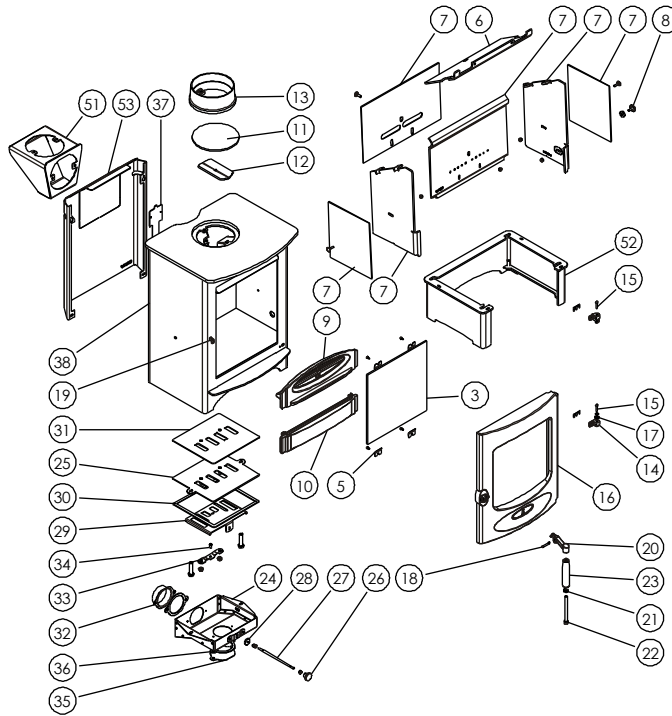

Issue O

Item	Part No.	Description	Ex.Vat.	Inc.Vat.	Item	Part No.	Description	Ex.Vat.	Inc.Vat.
1*	008/PV21	Rope Door Seal	12.50	15.00	27	004/BR016	Control Rod	19.50	23.40
2*	008/FW29	Door Seal Adhesive	7.50	9.00	28	008/BR052	Felt Washer	1.24	1.49
3	006/PV19	Glass (Inc Seal)	43.00	51.60	29	004/BR007	Air Inlet Slide	13.00	15.60
4*	008/PV55	Glass Seal	13.80	16.56	30	008/BR045	Lower Air Box Gasket	11.50	13.80
5	004/KV23	Glass Retainer	0.76	0.91	31	008/BR006	Airbox Gasket	11.50	13.80
6	010/BR031	Throat Plate	55.50	66.60	32	004/BR053	Air Inlet Spigot	28.50	34.20
7	010/BR058S	Inner Plate Set Including Gaskets	62.00	74.40	33	004/BR015	Clicker Retainer Plate	3.85	4.62
8	004/DY22	Riddler Blanking Disk	5.05	6.06	34	008/ES36/01	Brass Ball Catch	4.95	5.94
9	002/BR017	Fuel Retainer	56.00	67.20	35	004/BR054	Coverplate	10.70	12.84
10	002/BR034	Wood Ash Retainer	44.00	52.80	36	008/BR044	Blanking Plate Gasket	11.50	13.80
11	012/PV09	Blanking Plate	26.50	31.80	37	012/BR011	Serial No. Label		
12	010/EY51	Clamping Plate	21.00	25.20	38#	001/BR010	Firebox		
12a*	008/EY38	Flue Fixing Rope Seal			39	010/BR022	Grate Kit (Inc Handle)	210.00	252.00
13#	002/PV12B	Flue Collar	62.00	74.40	40	012/BV20/A	Ashpan Tool	29.50	35.40
14	002/BR020	Hinge	12.80	15.36	41	004/BR033	Ashpan	43.50	52.20
15	008/BW39/S	Hinge Pin Set	4.15	4.98	42	002/EY03	Grate Plate	37.50	45.00
16#	002/BR001/A	Door Assembly	225.00	270.00	43	010/EY04	L.H. Grate Support	37.50	45.00
17	008/FFW026	1/4 Heavy Brass Washer	0.15	0.18	44	010/EY05	R.H. Grate Support	37.50	45.00
18	004/BR014	Handle Pivot Pin	5.70	6.84	45	010/EY06	Front Grate Support	37.50	45.00
19	002/PV13	Door Latch	9.65	11.58	46	010/EY09	Rear Grate Support	37.50	45.00
20	002/BR012	Handle Casting	23.50	28.20	47	010/EY13	Riddler Rod	38.50	46.20
21	008/FFW015	Spring Washer (Thackery Type)	2.40	2.88	48	002/DY21	Riddler Knob	24.00	28.80
22	008/FFB007	M8 x 100mm Allen Head Bolt	0.50	0.60	49	008/DY27	Riddling Tool	15.50	18.60
23	008/BR013	Wooden Handle	14.50	17.40	50	010/EW51	Ash Carrier (Optional Extra)	132.00	158.40
24	004/BR041	Airbox Cover	57.00	68.40	51#	010/BU034	Vert Rear Flue Adaptor (Opt'l Extra) ...	132.00	158.40
25	004/BR005	Air Box Control Plate	21.00	25.20	52#	010/BR050	Store Stand (Optional Extra)	147.00	176.40
26	008/AY37	Air Control Knob	5.25	6.30	53#	010/BR057	Heat Shield (Optional Extra)	74.00	88.80