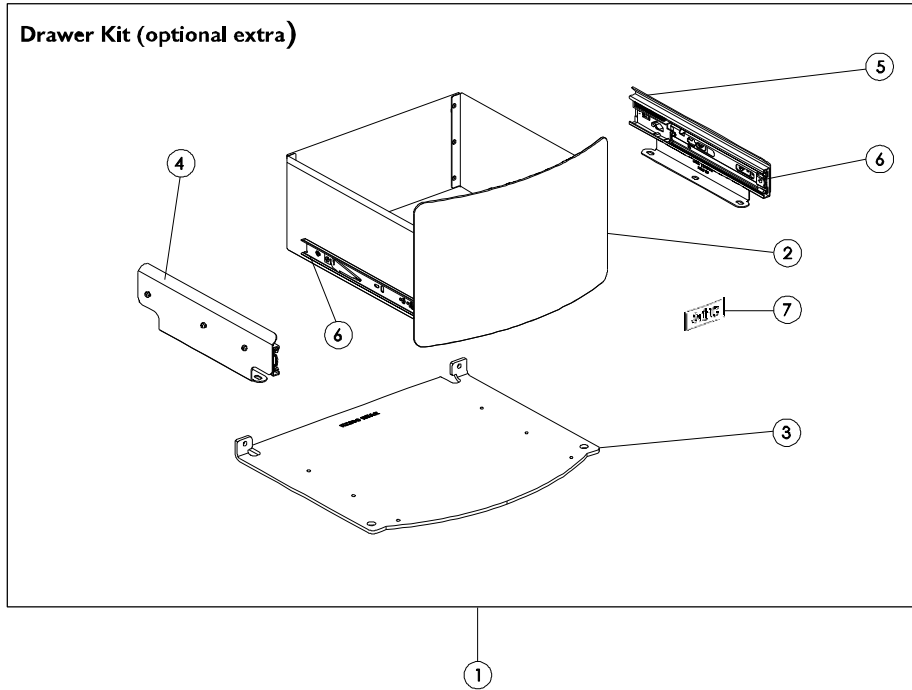

Issue A

| Item | Part No. | Description | Ex.Vat. | Inc.Vat. | Item | Part No. | Description | Ex.Vat. | Inc.Vat. |
|------|------------|-----------------------------------|---------|----------|------|------------|------------------------------|---------|----------|
| 1# | 010/EZ120 | Drawer Kit (Optional Extra) | 265.00 | 318.00 | 5 | 004/KZ129R | RH Drawer Support | 16.90 | 20.28 |
| 2# | 010/EZ127 | Drawer | NA | | 6 | 008/EZ124 | Drawer Slide Runner | 16.10 | 19.32 |
| 3 | 010/EZ096 | Drawer Base Plate | 36.00 | 43.20 | 7 | 008/EZ130 | Adhesive Plastic Label | 6.35 | 7.62 |
| 4 | 004/KZ129L | LH Drawer Support | 16.90 | 20.28 | | | | | |