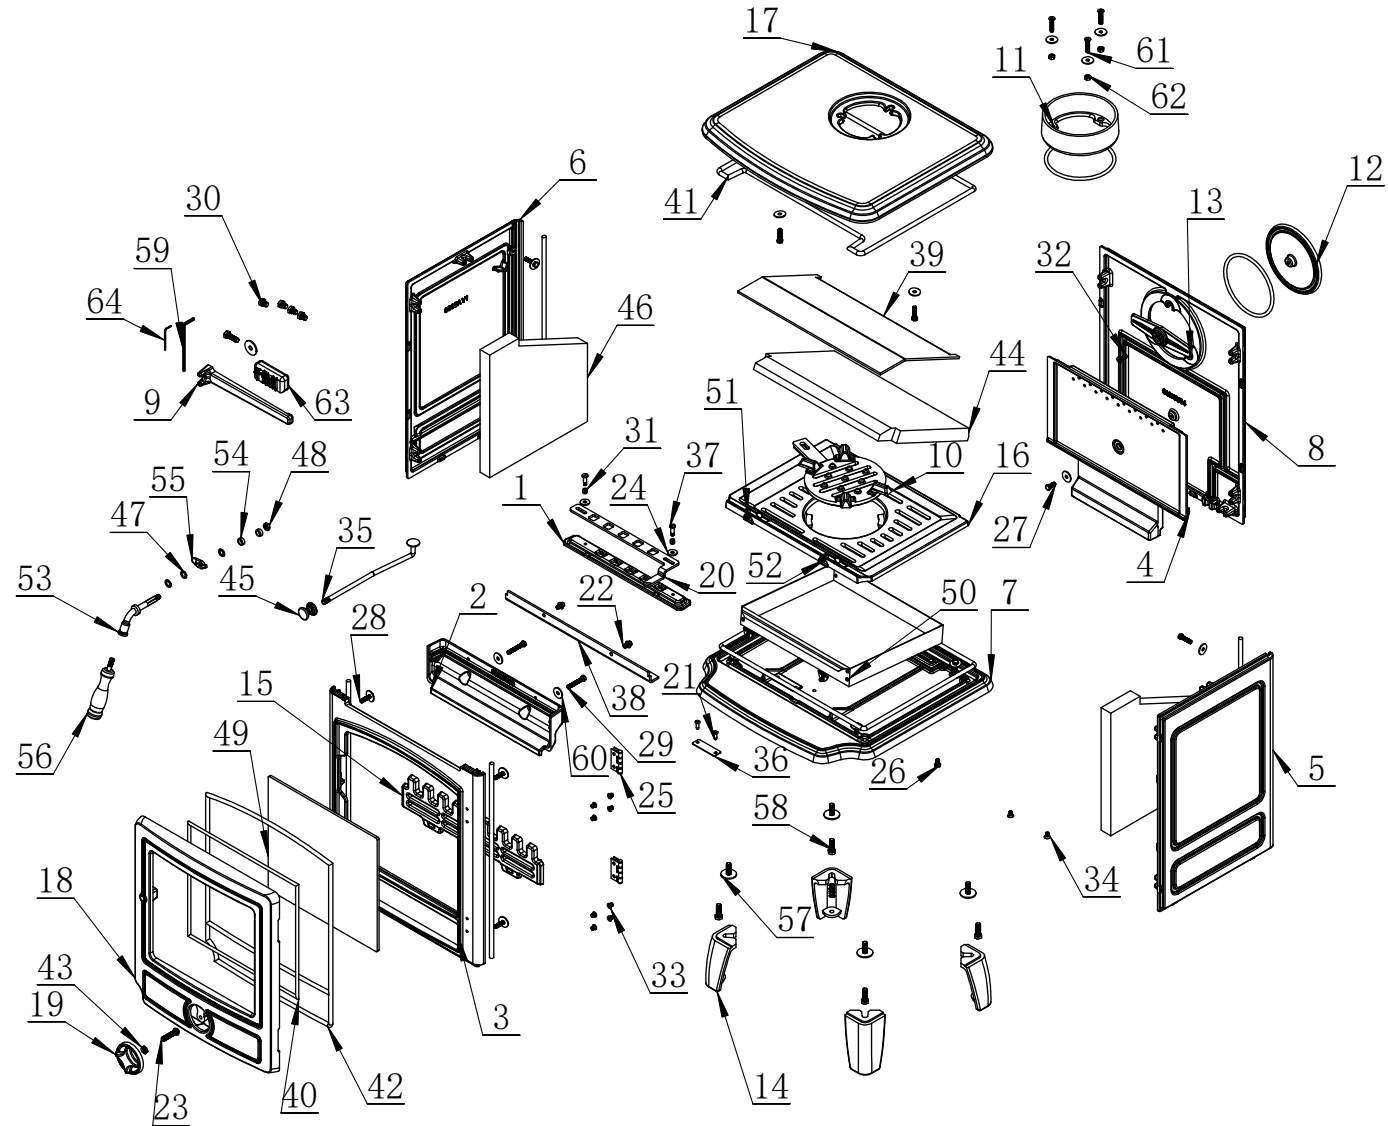

Cast Tec

PUMA 5 ECO

Multi-fuel stove

Ref. No. SUNME05

Version 01 (13.04.2021)

Spare Parts

CONTENTS

<i>Assembly Details</i>	2
<i>Replacement Components (see Assembly Details)</i>	3

Exploded Diagram

NOTE: For all spare parts enquiries visit www.firespares.direct or call (0191) 4974280

Replacement Components (see Exploded diagram)

No.	Parts Name	Code	Quantity
1	Air wash base	0556	1
2	Air wash damper	SM05U09	1
3	Front	AM1401U03	1
4	Back brick	SM05U11	1
5	Right side	0506AV1	1
6	Left side	0505AV1	1
7	Base	T120101	1
8	Back	SM05U04	1
9	Ashpan Tool	CA0105	1
10	Moving Grate	AF0515	1
11	Spigot	125	1
12	Flue Cover Blanking Plate	C125	1
13	Blanking Plate Locking Bar	C125Y	1
14	Leg	0523	4
15	Fire Fence	0520	1
16	Grate	SM05U14	1
17	Top	T120102V1	1
18	Door	SM05U07	1
19	Spin valve	CAF0165	1
20	Air wash plate	CA1113-SM05U	1
21	Stainless steel rivet	BXGMD-2	2
22	Hexagon flange bolt	CA0294-1	2
23	Screw(+)	CA0267-001	1
24	Washer	CA0301	2
25	Hinge	CA1602	2
26	Bolt	CA0211	1
27	Bolt	CA0212	1
28	Bolt	CA0214	14
29	Bolt	CA0217	2
30	Bolt	CA0222	4
31	Spring	CA0707	2
32	Bolt	CA0274	1
33	Bolt	CA0293	8

No.	Parts Name	Code	Quantity
34	Bolt	CA0292	2
35	Riddling rod	CA1401-SM05U	1
36	Serial Number Plate	CAL0101-ZJ	1
37	Axial Fibre	CAL0112	2
38	Upper baffle plate 2	CA1911-SM05U-02	1
39	Upper baffle plate 1	CA1911-SM05UD3S2-01	1
40	Glass fibre rope	CA0801	1
41	Glass fibre rope	CA0802	1
42	Glass fibre rope	CA0802-1	1
43	Nut	CA0403	1
44	Vermiculite baffle	FRSM05U29	1
45	Stainless steel knob	CA010402	1
46	Left & right brick	FRSM05U1213	2
47	Washer	CA0321	3
48	Nut	CA0421	1
49	Door Glass	CA1005A-SM05D2	1
50	Ashpan	CA1204	1
51	Glass Clips	CA1112	4
52	Bolt	CA0293-1	4
53	Stainless steel handle elbow	CA0101-ZH-1	1
54	Roller	CA0148	2
55	Door Catch	CA1507A	1
56	Black handle (45#)	CA0102(45#)	1
57	Washer	CA0305	5
58	Bolt	CA0225	9
59	Inside Hexagon Spanner	NLFBS-004	1
60	Washer	CA0302	20
61	Bolt	CA0276	3
62	Nut	CA0402	3
63	Desiccant	GZJ-001	1
64	Inside Hexagon Spanner	NLFBS-007	1