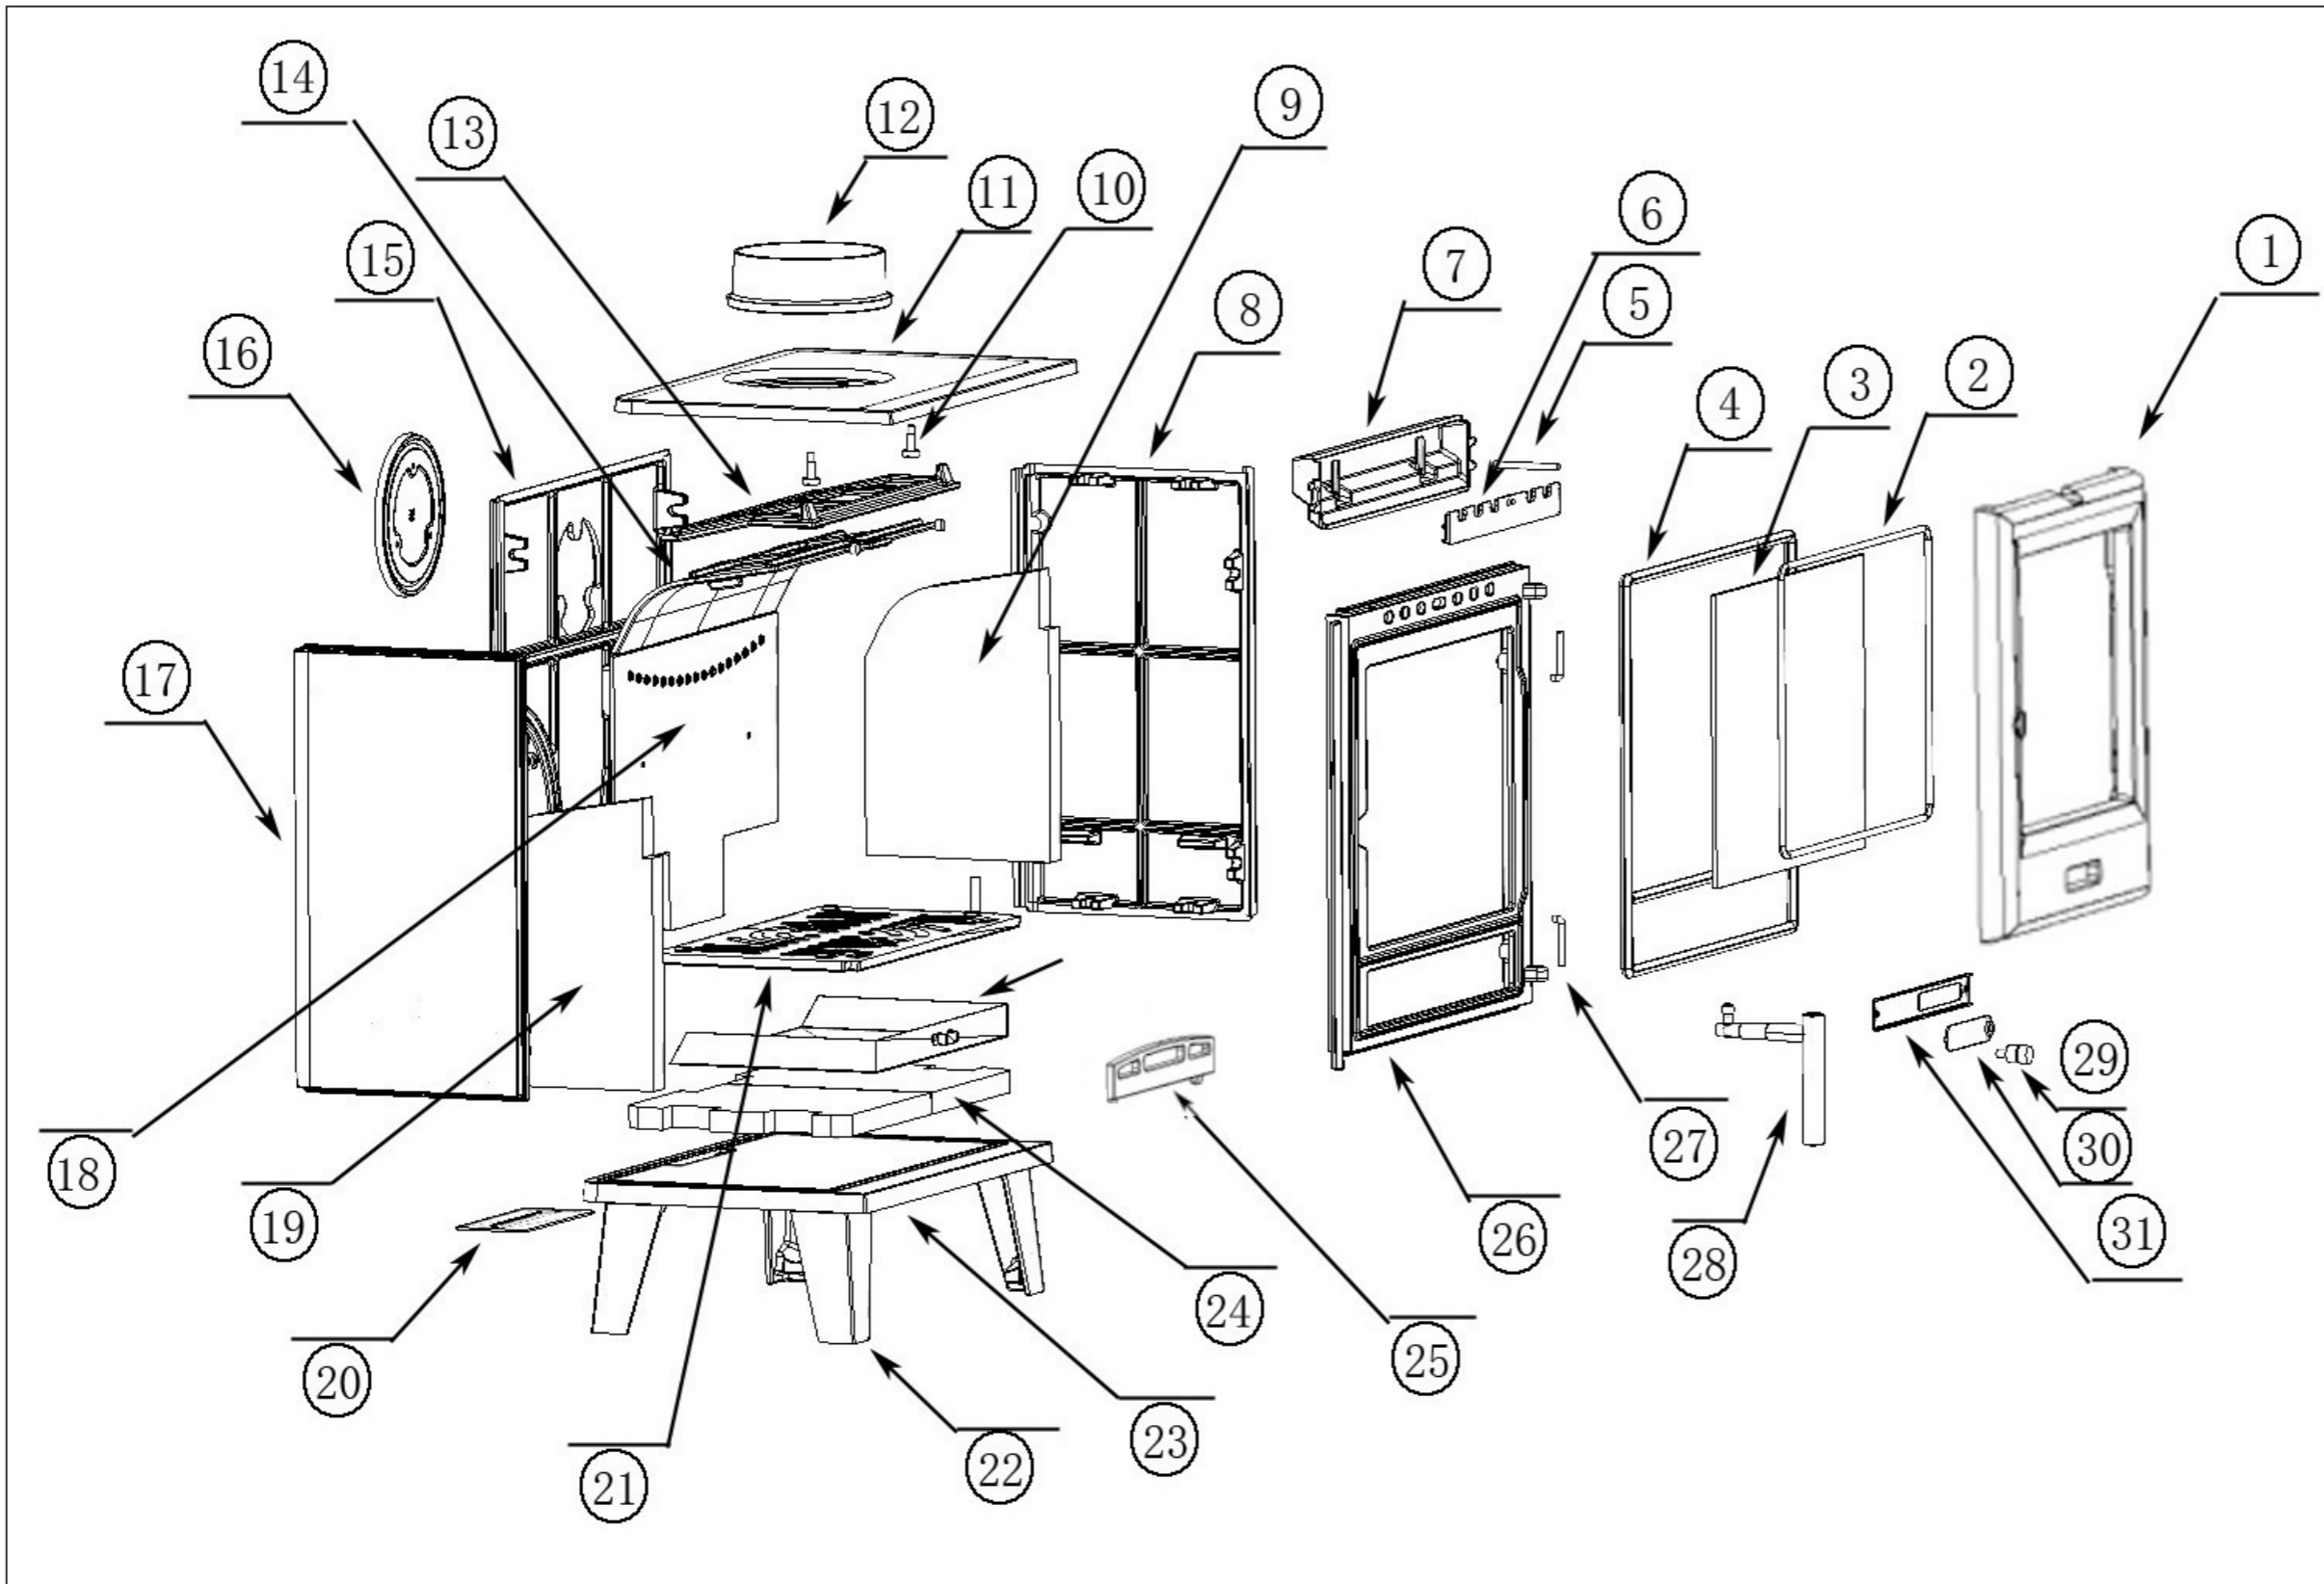

Nevis Edge 5 Eco

Number	Part name	Qty
1	Door	1
2	Glass seal rope	1
3	Glass	1
4	Door seal rope	1
5	Top slider knob	1
6	Top slider	1
7	Air wash box	1
8	RH side panel	1
9	RH vermiculate board	1
10	Upper baffle retainer screw	2
11	Top lid	1
12	Spigot	1
13	Upper baffle	1
14	Lower baffle	1
15	Rear panel	1
16	Blanking plate	1
17	LH side panel	1
18	Rear lining	1
19	LH vermiculate board	1
20	Tertiary air plate	1
21	Grate	1
22	Leg	4
23	Bottom panel	1
24	Bottom vermiculate board	2
25	Front log retainer	1
26	Front frame	1
27	Hinge Pin	2
28	Handle	1
29	Bottom slider knob	1
30	Bottom slider	1
31	Bottom slider retainer	1