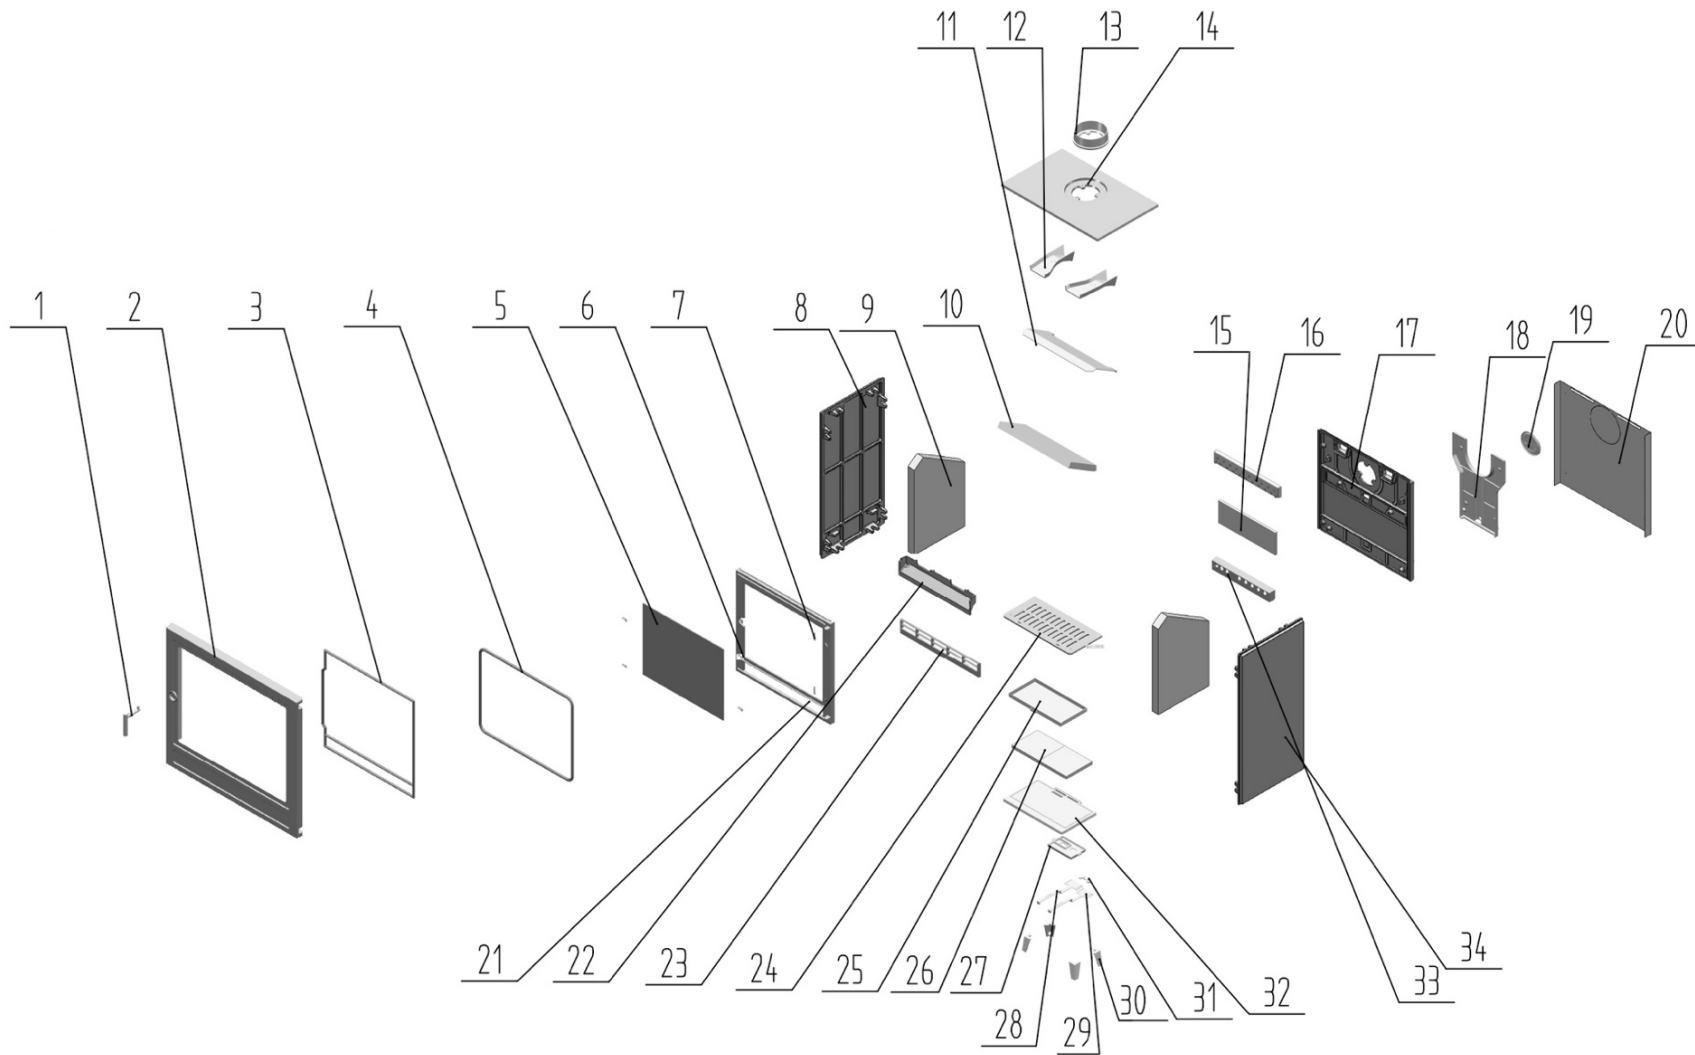

EXPLODED DIAGRAM

Figure 1

NOTE: For all spare parts enquiries visit www.firespares.direct or call (0191) 4974280

REPLACEMENT COMPONENTS (See Exploded Diagram)

SPARE PARTS TABLE		
No.	Name Part	Qty
1	Handle	1
2	Cast Iron Door	1
3	Door Seal Rope	1
4	Glass Seal Rope	1
5	Glass	1
6	Glass Clip	4
7	Door Hinge	2
8	LH Side Panel	1
9	LH and RH Vermiculite Board	2
10	Baffle	1
11	Upper Baffle	1
12	Top Intake Channel	2
13	Spigot	1
14	Top Lid	1
15	Back Vermiculite Brick	1
16	Rear Air Box	1
17	Rear Panel	1
18	Back Intake Channel	1
19	Blanking Plate	1
20	Rear Heat Shield	1
21	Front Frame	1
22	Air Wash Box	1
23	Fuel Retainer	1
24	Grate	1
25	Ashpan	1
26	Bottom Vermiculite board	2
27	Primary Air Control	1
28	Secondary Air Control	1
29	External Air Box	1
30	Leg	4
31	Primary Air Control Stop	1
32	Bottom Panel	1
33	Bottom Air Box	1
34	RH Side Panel	1

NOTE: For all spare parts enquiries visit www.firespares.direct or call (0191) 4974280