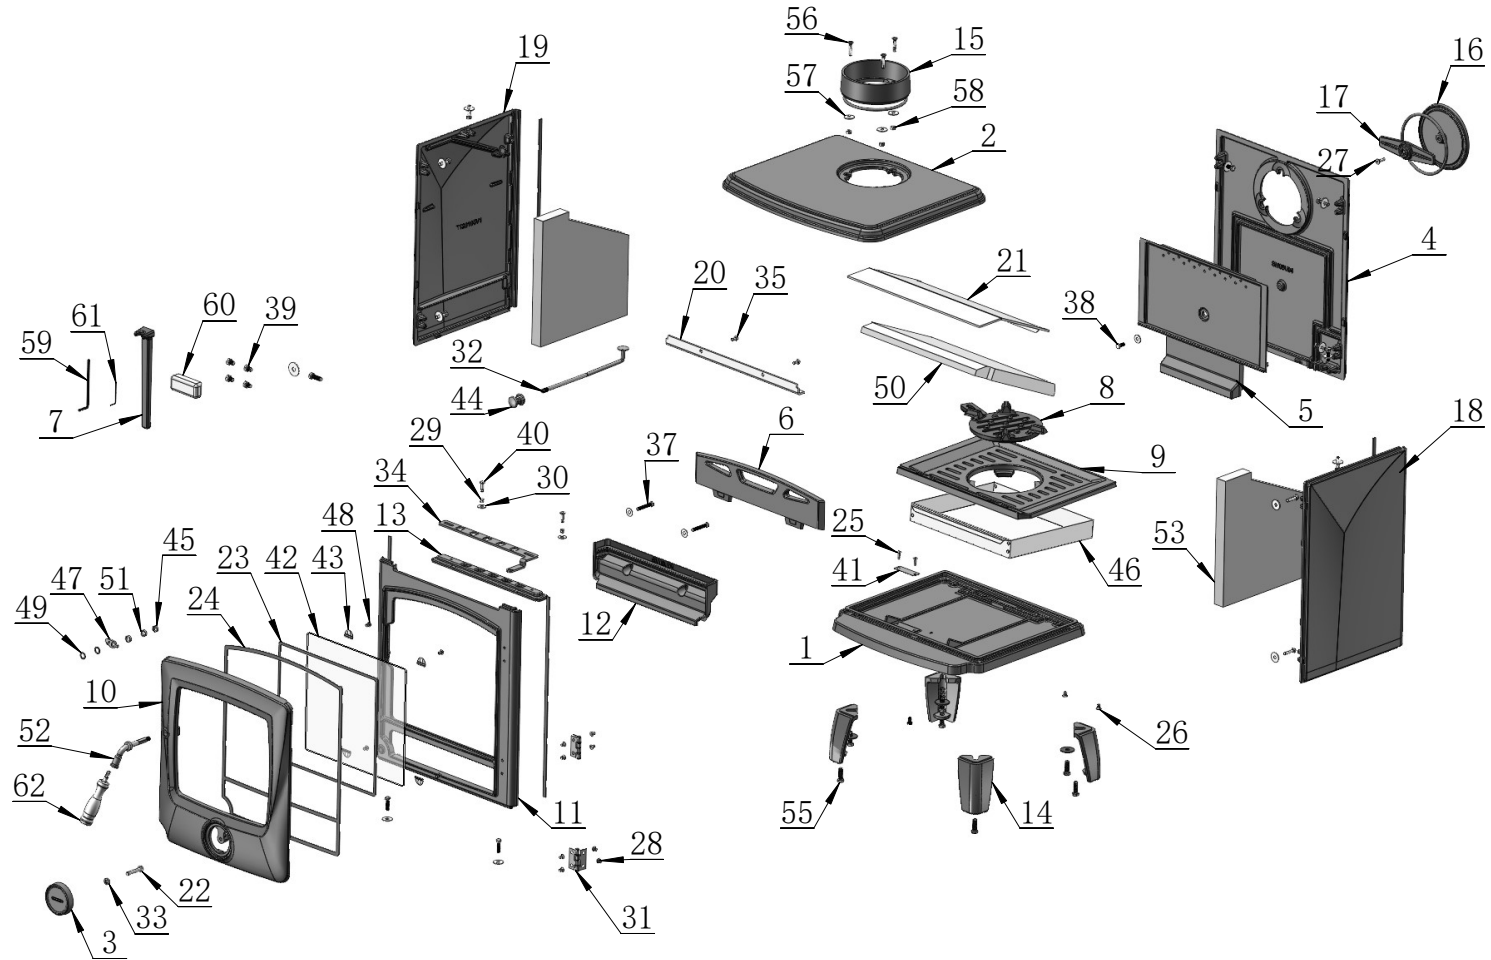

COUGAR 5 ECO SPARE PARTS

NOTE: For all spare parts enquiries visit www.firespares.direct or call (0191) 4974280

Cast-iron Parts & Replacement Components (see Assembly Details)

No.	Parts Name	Code	Quantity
1	Base	501	1
2	Top	SM05U02	1
3	Spin valve	CAF0660	1
4	Back	SM05U04	1
5	Back brick	SM05U11	1
6	Fire Fence	T120120	1
7	Ashpan Tool	CA0105	1
8	Moving Grate	AF0515	1
9	Grate	SM05U14	1
10	Door	T120207	1
11	Front	AM1401U03	1
12	Air wash damper	SM05U09	1
13	Air wash base	556	1
14	Leg	523	4
15	Spigot	125	1
16	Flue Cover Blanking Plate	C125	1
17	Blanking Plate Locking Bar	C125Y	1
18	Right side	T120106V1	1
19	Left side	T120105V1	1
20	Upper baffle plate 2	CA1911-T1202SEU-02	1
21	Upper baffle plate 1	CA1911-SM05U-01	1
22	Screw(+)	CA0267-002	1
23	Glass fibre rope	CA0801	1
24	Glass fibre rope	CA0802	1
25	Stainless steel rivet	BXGMD-2	2
26	Bolt	CA0292	2
27	Bolt	CA0274	1
28	Bolt	CA0293	8
29	Spring	CA0707	2
30	Washer	CA0301	5
31	Hinge	CA1602	2
32	Riddling rod	CA1401-SM05U	1
33	Nut	CA0403	1
34	Air wash plate	CA1113-SM05U	1
35	Bolt	CA0211	3
36	Bolt	CA0214	14
37	Bolt	CA0217	2

No.	Parts Name	Code	Quantity
38	Bolt	CA0212	1
39	Bolt	CA0222	4
40	Axial Fibre	CAL0112	2
41	Serial Number Plate	CAL0101-ZJ	1
42	Glass	CA10-T1201	1
43	Glass Clips	CA1112	4
44	Stainless steel knob	CA010402	1
45	Nut	CA0421	1
46	Ashpan	CA1204	1
47	Door Catch	CA1507A	1
48	Bolt	CA0293-1	4
49	Washer	CA0321	2
50	Vermiculite baffle	FRSM05U29	1
51	Roller	CA0148	2
52	Stainless steel handle elbow	CA0101-ZH-1	1
53	Left & right brick	FRSM05U1213	2
54	Washer	CA0305	5
55	Bolt	CA0225	9
56	Bolt	CA0276	3
57	Washer	CA0302	17
58	Nut	CA0402	3
59	Inside Hexagon Spanner	NLFBS-004	1
60	Desiccant	GZJ-001	1
61	Inside Hexagon Spanner	NLFBS-007	1
62	Black handle (45#)	CA0102(45#)	1