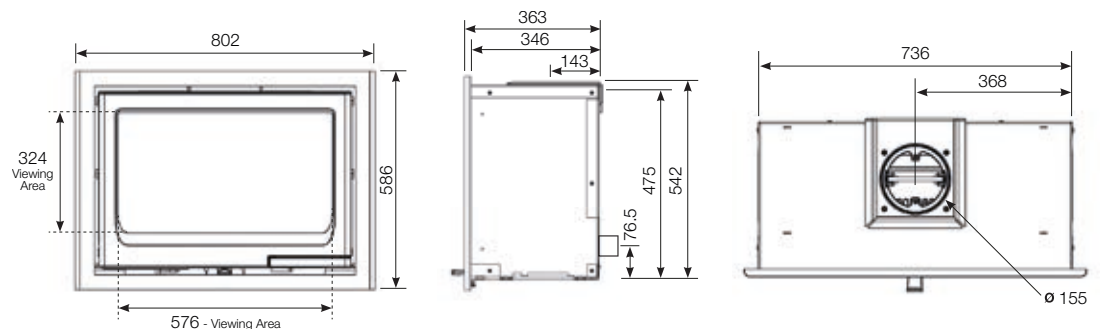

Product Codes

323-007	Vogue 700 Inset - Wood
323-900	Vogue 700 Outdoor Air Kit

Stovax Heating Group Limited, Spitfire Avenue, Skypark,
Clyst Honiton, Exeter, EX5 2FR

Trade Sales: Tel: 01392 474000
Email: info@stovax.com

Export Sales: Tel: +44 1392 261990
Email: exportsales@stovax.com

stovax.com

Paper sourced from sustainable forests and printed using vegetable-based inks

Find Your Local Retailer

You can find your nearest retailer by
visiting: stovax.com/retailers

Brochure ref: VG700BRO 0823

© All material copyright Stovax Limited 2023.
A member of the Stovax Group / E & O E.