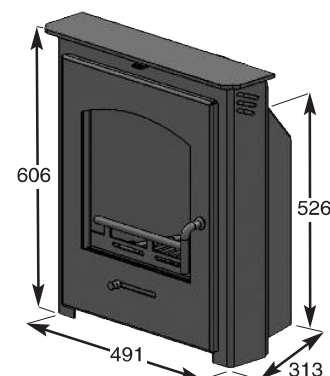

A world of stoves
a world of choice

PEVEX ENTERPRISES LIMITED

e-mail sales@woodstoves.co.uk

Tel 0044 01473 736399

Fax 0044 01473 736406

Web www.woodstoves.co.uk