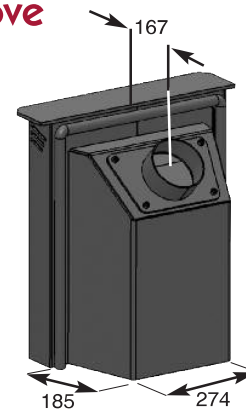

optional bolt on 45 degree flue adaptor 127mm dia.