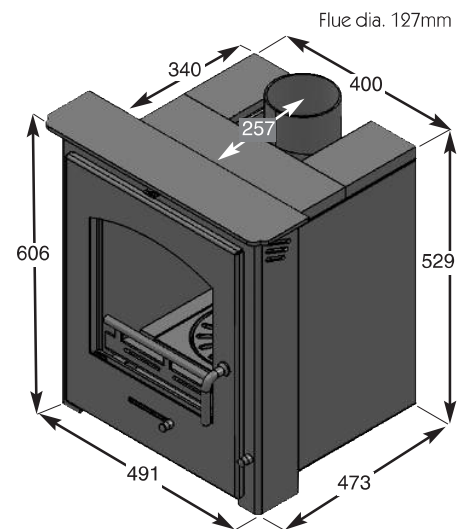

A world of stoves
a world of choice

PEVEX ENTERPRISES LIMITED

e-mail sales@woodstoves.co.uk

Tel 0044 01473 736399

Fax 0044 01473 736406

Web www.woodstoves.co.uk