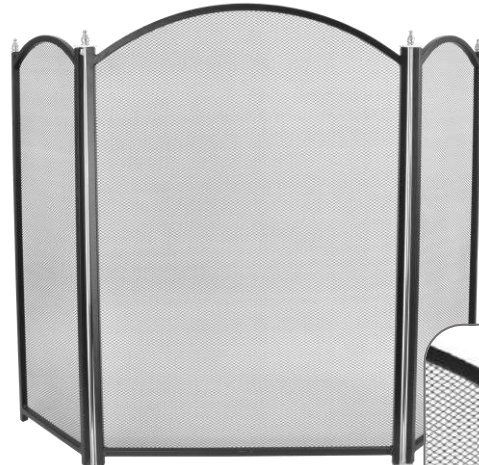

**MAN2089**

Dynasty Fireguard 3-Fold  
Pewter Top  
H 67cm W 43cm + 20cm wings  
Pack Size: 1

**MAN1784**

Dynasty Fireguard 3-Fold  
Black  
H 72cm W 66cm + 32cm wings  
Pack Size: 1

The 'Dynasty Plus' 3 and 4 fold range is a development of the popular classic 'Dynasty' design. Solid framework has been combined with simplified hinges to take the traditional fireguards to the next level. The designs remain clean and simple with subtle brass or pewter and are 'Hook Kit Compatible' for extra security.

**MAN0480**

Dynasty Plus Fireguard 3-Fold  
Black  
H 66cm W 43cm + 21cm wings  
Pack Size: 1

**MAN0483**

Dynasty Plus Fireguard 3-Fold  
Black  
H 72cm W 66cm + 32cm wings  
Pack Size: 1

**MAN0481**

Dynasty Plus Fireguard 3-Fold  
Black & Brass  
H 66cm W 43cm + 21cm wings  
Pack Size: 1