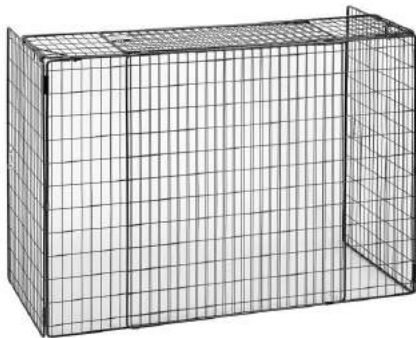

MAN1992
Extending Nursery Fireguard
Black
H 66cm W 95-174cm D 46cm
Pack Size: 1