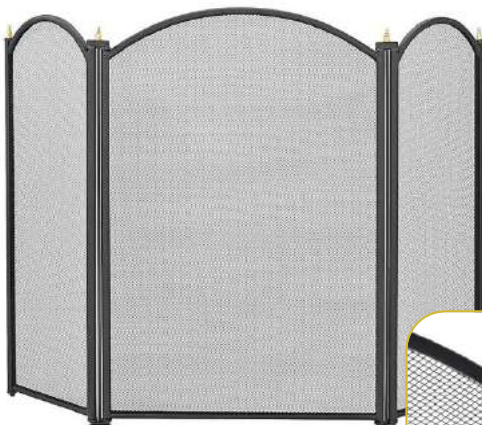

Regency Fireguard 3-Fold  
Pewter  
H 64cm W 43cm + 21cm wings  
Pack Size: 1

**MAN1796**

Dynasty Fireguard 3-Fold  
Black  
H 66cm W 43cm + 21cm wings  
Pack Size: 1

**MAN2088**

Dynasty Fireguard 3-Fold  
Brass Top  
H 67cm W 43cm + 20cm wings  
Pack Size: 1

**MAN2089**

Dynasty Fireguard 3-Fold  
Pewter Top  
H 67cm W 43cm + 20cm wings  
Pack Size: 1

**MAN1784**

Dynasty Fireguard 3-Fold  
Black  
H 72cm W 66cm + 32cm wings  
Pack Size: 1

The 'Dynasty Plus' 3 and 4 fold range is a development of the popular classic 'Dynasty' design. Solid framework has been combined with simplified hinges to take the traditional fireguards to the next level. The designs remain clean and simple with subtle brass or pewter and are 'Hook Kit Compatible' for extra security.

**MAN0480**

Dynasty Plus Fireguard 3-Fold  
Black  
H 66cm W 43cm + 21cm wings  
Pack Size: 1

**MAN0483**

Dynasty Plus Fireguard 3-Fold  
Black  
H 72cm W 66cm + 32cm wings  
Pack Size: 1

**MAN0481**

Dynasty Plus Fireguard 3-Fold  
Black & Brass  
H 66cm W 43cm + 21cm wings  
Pack Size: 1