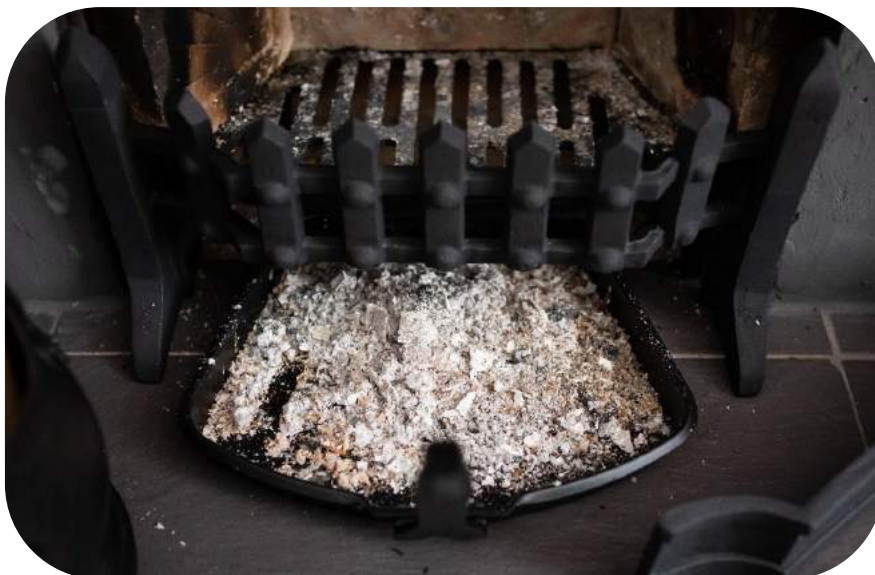

Solid fuel kits are 'all-in-one' sets that contain 3 components to create an attractive open fire.

Each includes:

- Grate
- Ash Pan
- Decorative Fire Front