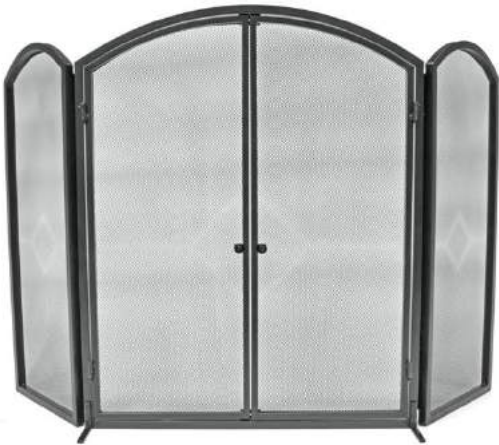

**MAN1763**

Chartley Fireguard 3-Fold  
Black  
H 71cm W 62cm + 30cm wings  
Pack Size: 1

**MAN2021**

Balmoral Fireguard 3-Fold  
Black  
H 72cm W 62cm + 30cm wings  
Pack Size: 1

**MAN1768**  
Archway Fireguard 3-Fold  
Black  
H 81cm W 65cm + 30cm wings  
Pack Size: 1

**MAN2025**  
Vermont Fireguard 3-Fold  
Black  
H 83cm W 69cm + 31cm wings  
Pack Size: 1

**MAN2032**  
Manor Fireguard 3-Fold  
Black  
H 61cm W 61cm + 18cm wings  
Pack Size: 1

**MAN2010**  
Scroll Top Fireguard 3-Fold  
Black  
H 58cm W 41cm + 20cm wings  
Pack Size: 1