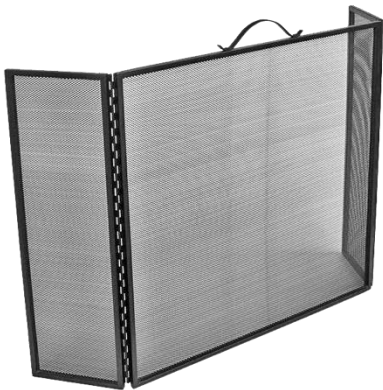

**MAN1763**

Chartley Fireguard 3-Fold  
Black  
H 71cm W 62cm + 30cm wings  
Pack Size: 1

**MAN2021**

Balmoral Fireguard 3-Fold  
Black  
H 72cm W 62cm + 30cm wings  
Pack Size: 1

**MAN1768**  
Archway Fireguard 3-Fold  
Black  
H 81cm W 65cm + 30cm wings  
Pack Size: 1

**MAN2025**  
Vermont Fireguard 3-Fold  
Black  
H 83cm W 69cm + 31cm wings  
Pack Size: 1

**MAN2032**  
Manor Fireguard 3-Fold  
Black  
H 61cm W 61cm + 18cm wings  
Pack Size: 1

**MAN2010**  
Scroll Top Fireguard 3-Fold  
Black  
H 58cm W 41cm + 20cm wings  
Pack Size: 1