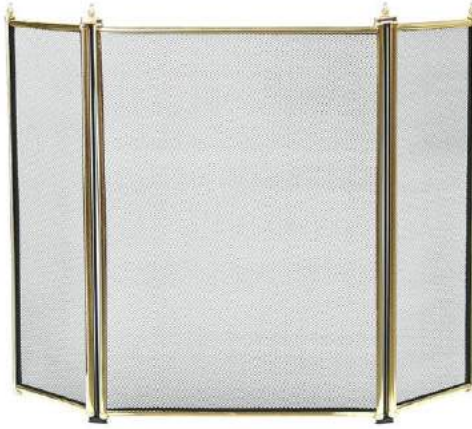

**MAN2025**  
Vermont Fireguard 3-Fold  
Black  
H 83cm W 69cm + 31cm wings  
Pack Size: 1

**MAN2032**  
Manor Fireguard 3-Fold  
Black  
H 61cm W 61cm + 18cm wings  
Pack Size: 1

**MAN2010**  
Scroll Top Fireguard 3-Fold  
Black  
H 58cm W 41cm + 20cm wings  
Pack Size: 1

**MAN1762**  
Fourline Fireguard 3-Fold  
Black  
H 71cm W 62cm + 30cm wings  
Pack Size: 1

# FIREGUARDS AND FENDERS

**MAN1797**

Regency Fireguard 3-Fold  
Black  
H 64cm W 43cm + 21cm wings  
Pack Size: 1

**MAN1798**

Regency Fireguard 3-Fold  
Brass  
H 64cm W 43cm + 21cm wings  
Pack Size: 1

**MAN1799**