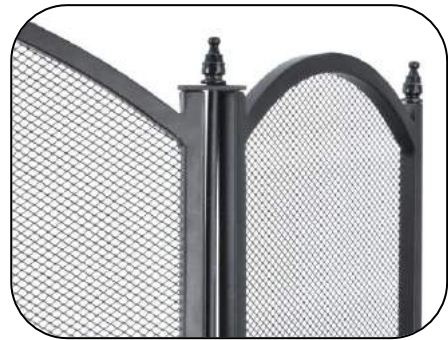

Regency Fireguard 3-Fold  
Pewter  
H 64cm W 43cm + 21cm wings  
Pack Size: 1

**MAN1796**

Dynasty Fireguard 3-Fold  
Black  
H 66cm W 43cm + 21cm wings  
Pack Size: 1

**MAN2088**

Dynasty Fireguard 3-Fold  
Brass Top  
H 67cm W 43cm + 20cm wings  
Pack Size: 1

**MAN2089**

Dynasty Fireguard 3-Fold  
Pewter Top  
H 67cm W 43cm + 20cm wings  
Pack Size: 1

**MAN1784**

Dynasty Fireguard 3-Fold  
Black  
H 72cm W 66cm + 32cm wings  
Pack Size: 1

The 'Dynasty Plus' 3 and 4 fold range is a development of the popular classic 'Dynasty' design. Solid framework has been combined with simplified hinges to take the traditional fireguards to the next level. The designs remain clean and simple with subtle brass or pewter and are 'Hook Kit Compatible' for extra security.

**MAN0480**

Dynasty Plus Fireguard 3-Fold  
Black  
H 66cm W 43cm + 21cm wings  
Pack Size: 1

**MAN0483**

Dynasty Plus Fireguard 3-Fold  
Black  
H 72cm W 66cm + 32cm wings  
Pack Size: 1

**MAN0481**

Dynasty Plus Fireguard 3-Fold  
Black & Brass  
H 66cm W 43cm + 21cm wings  
Pack Size: 1