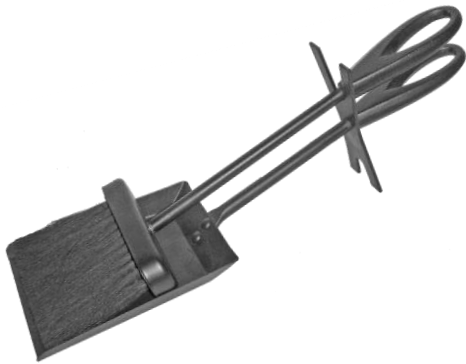

# HEARTH TIDY SETS

**MAN1142**  
Companion Set Duo  
Black  
H 36cm  
Pack Size: 1

**MAN1143**  
Companion Set Duo  
Pewter  
H 36cm  
Pack Size: 1

**MAN1153**  
Hearth Tidy Duchess  
Black  
H 30cm  
Pack Size: 1