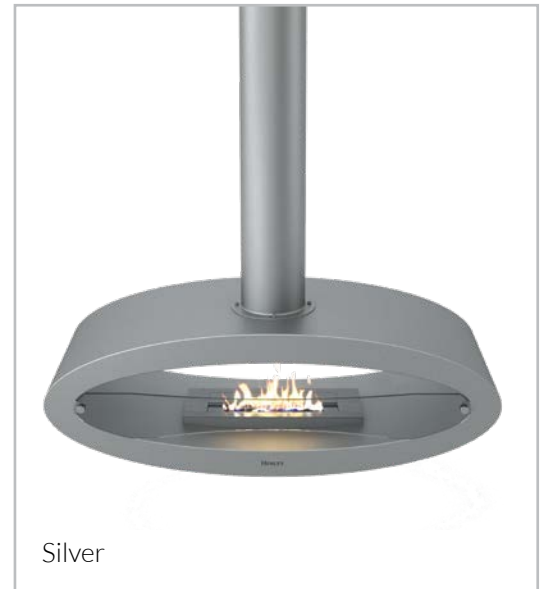

White

Silver