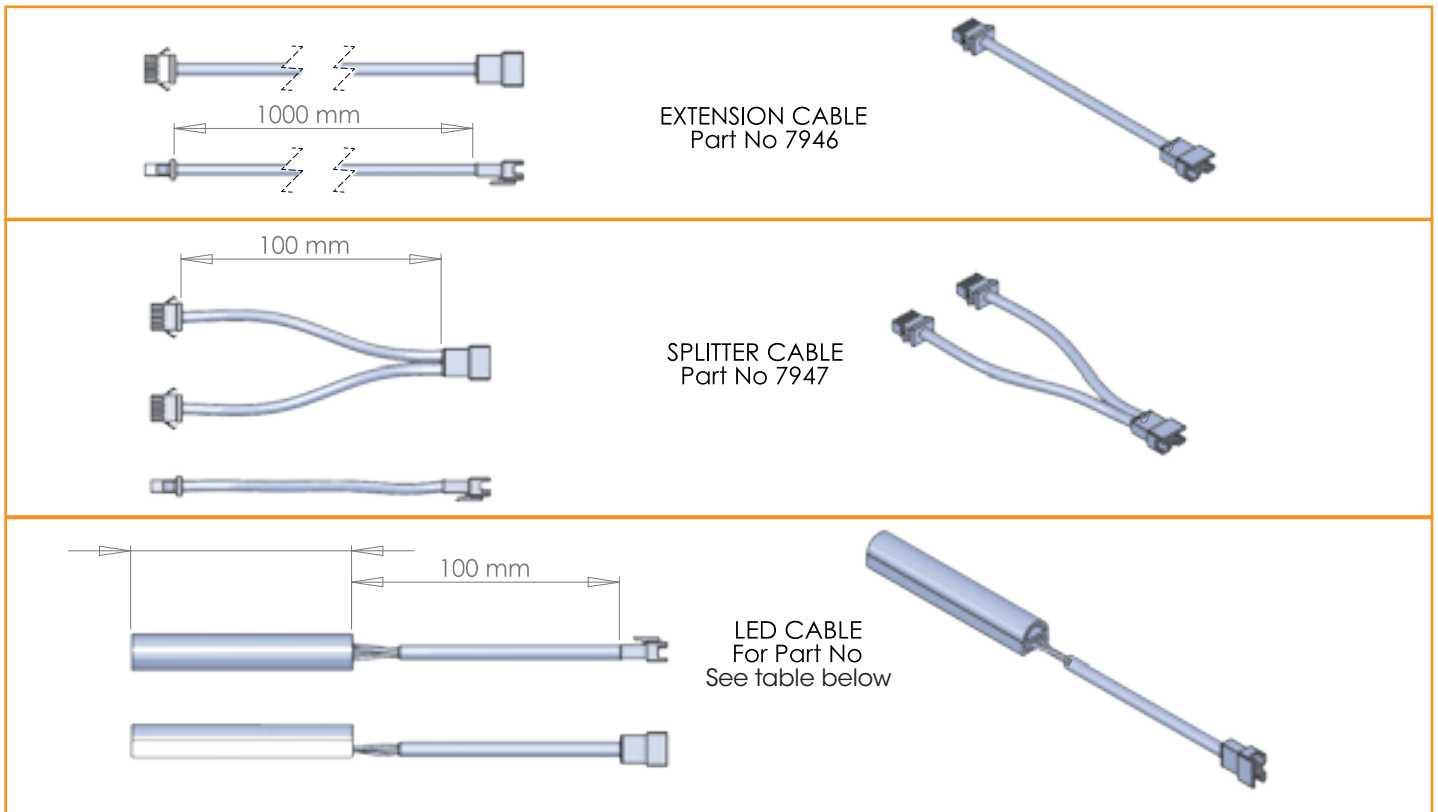

Create the perfect ambience with optional LED mood lighting strips – for use with Polaris and iRange fires only

Code	Description		RRP Ex. VAT £	RRP Inc.VAT £
7946	1,000mm, Extension Cable	1,000mm	£6.67	£8.00
7947	Splitter Cable	–	£7.50	£9.00
A-0812	1 section LED strip	168mm	£20.83	£25.00
A-0813	2 sections LED strip	336mm	£27.50	£33.00
A-0814	3 sections LED strip	504mm	£33.33	£40.00
A-0815	4 sections LED strip	672mm	£40.00	£48.00
A-0816	5 sections LED strip	840mm	£45.83	£55.00
A-0817	1 metre (6 sections) LED strip	1,008mm	£52.50	£63.00
Please note: the above 1 metre LED strip can be used with the 4D Ecoflame & Ecoflame22 but not if there are trim lights on the fire. It is a choice of either trims lights or the lighting strip.				
A-0818	7 sections LED strip	1,176mm	£58.33	£70.00
A-0819	8 sections LED strip	1,344mm	£65.00	£78.00
A-0820	9 sections LED strip	1,512mm	£70.83	£85.00
A-0821	10 sections LED strip	1,680mm	£77.50	£93.00
A-0822	11 sections LED strip	1,848mm	£83.33	£100.00
A-0823	12 sections LED strip	2,016mm	£90.00	£108.00
A-0824	13 sections LED strip	2,184mm	£95.83	£115.00
A-0825	14 sections LED strip	2,352mm	£102.50	£123.00
A-0867	18 sections LED Strip	3,024mm	£125.00	£150.00
A-0868	24 Section LED Strip	4,032mm	£130.83	£157.00
A-0869	29 Section LED Strip	4,872mm	£136.67	£164.00
A-0930	30 Section LED Strip	5,040mm	£142.50	£171.00

Please note the maximum length of LED's that can be used with the iRange is 4m and with the Polaris it is 6m.

LED Ready Made Kits

Code	Description	RRP Ex. VAT £	RRP Inc.VAT £
CJ101	TV Kit (4m length LED, 2x1m extension cables)	£124.17	£149.00
CJ102	Shelf Kit 4 (4 x 1m length LED, 5 x 1m extension cables, 3 x splitters)	£207.50	£249.00
CJ103	Shelf Kit 6 (6 x 1m length LED, 7 x 1m extension cables, 5 x splitters)	£249.17	£299.00