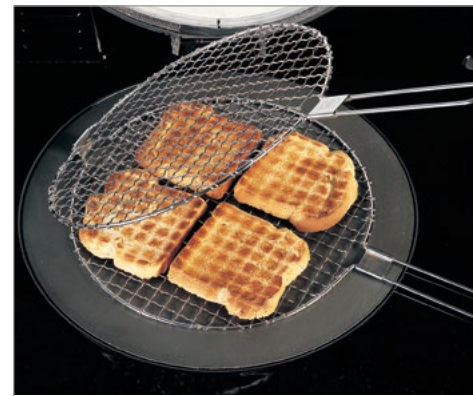

### TRIO SET

• Includes: Half Size Roasting Tin, Baking Tray and Deep Baking Tray

Hard Anodised*	W3171	£112
Enamelled	W3453	£90

**SAVE WHEN YOU BUY A SET**

### HALF SIZE ENAMELLED ROASTER

• Size: 34.5 x 23.7cm

W4145	£40
-------	-----

**DISHWASHER SAFE**

“Extremely well made and a great size for tray bakes.”

Lucie, Trustpilot

*Note: \*Hand wash only.*

**AGA ESSENTIAL TOASTER\***  
 • Dia: 28.5cm, handle length: 15cm  
 A1843

£28

**COLD PLAIN SHELF**  
 • Fabricated aluminium coated mild steel 1.2mm gauge  
 • Size: 34.5 x 44cm  
 A1611

£20

**HARD ANODISED BAKING TRAY\***

Half Size - 34.5 x 23.7cm      AG232    £40  
 Full Size - 46 x 34.5cm      AG233    £60