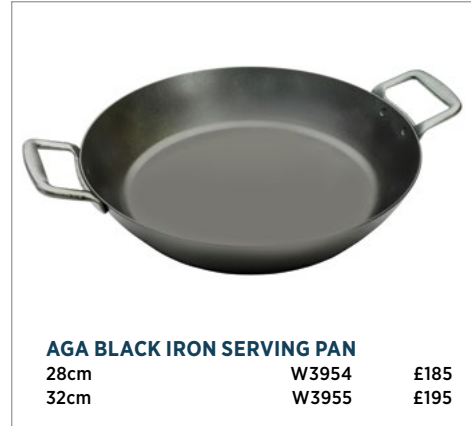

Black Iron Cookware

AGA Swiss made black iron frying pans are a tough, long-lasting, heavy gauge iron. Suitable for induction hotplate, under the grill, on BBQs and in the oven, making it perfect for searing meat and fast frying of vegetables.

INDUCTION FRIENDLY, LIFETIME GUARANTEE.