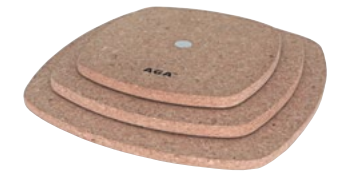

AGA MAGNETIC CORK TRIVETS

- Made from sustainable cork
- Heat resistant up to 170 degrees
- Set includes three sizes: 16cm, 20cm & 24cm

W4037 **£39.95**