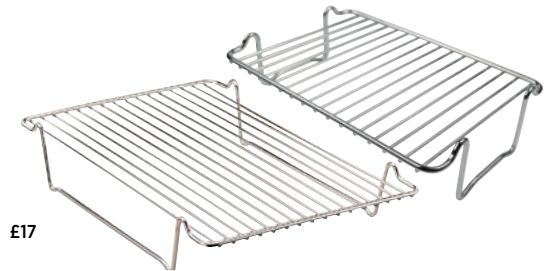

Full size - 43.2 x 34.5 x 8cm      AG263    £50

**DISHWASHER SAFE**

**GRILL RACK\***

- Made from chrome plated mild steel
- Suitable for all full and half size roasting tins

Half size      A2312      £17  
 25 x 18.6 x 6.5cm

Full size      A2313      £26  
 38 x 26 x 6.5cm

**AGA OVEN GRID SHELF\***

- Non-tilt
- Heavy gauge metal
- Size: 47.5 x 34.2cm

A1282      £35

**AGA OVEN FLOOR GRID\***

- Heavy gauge metal
- Size: 46.4 x 27.4cm