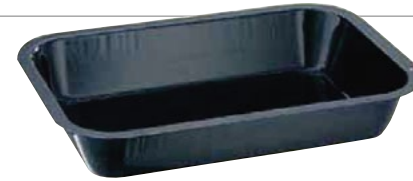

ENAMELLED STEEL ROASTING TIN

Half size – 34.5 x 23.8 x 5.5cm	A3284	£33
Full size – 46 x 34 x 5.5cm	A3285	£44

DISHWASHER SAFE