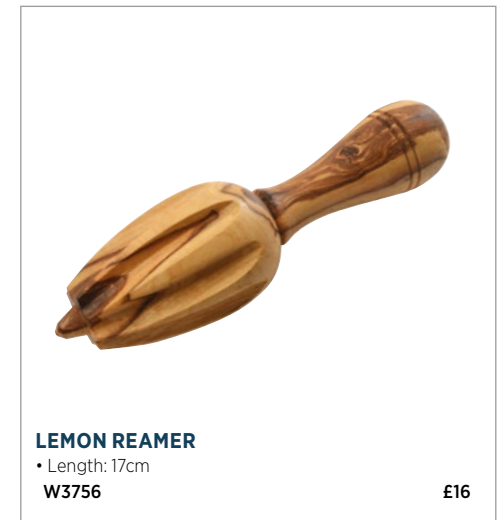

Note: Each piece is unique and may vary in size.