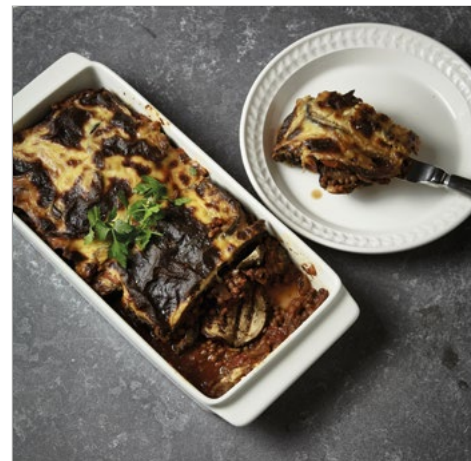

GRATIN DISH

- Capacity 1 litre
- Size: 34.5 x 15.7 x 4.5cm

W3895

£47