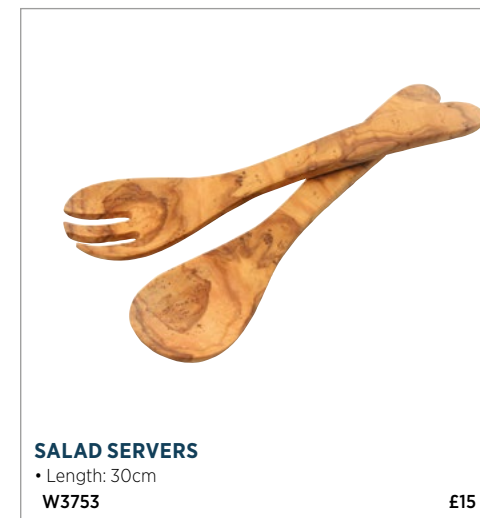

Note: Each piece is unique and may vary in size.