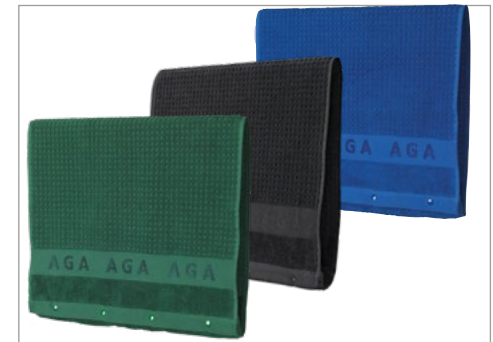

ROLLER TOWEL

• 100% cotton
• Size 40 x 80cm

● Green	W3947	£14.50
● Black	W3841	£14.50
● Blue	W3946	£14.50