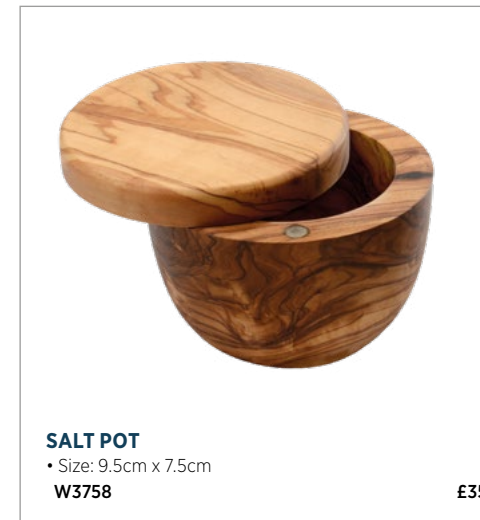

Note: Each piece is unique and may vary in size.