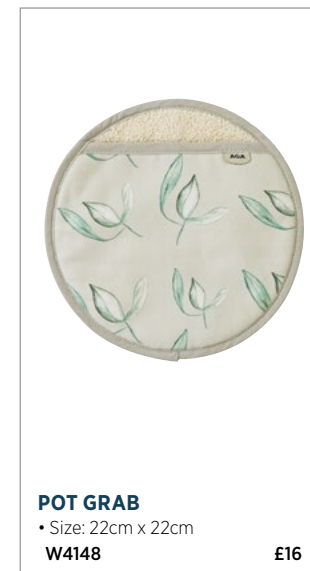

AGA Serenity Textiles

Featuring 100% Cotton Panama, recycled cotton terry and added layers of recycled polyester the serenity textiles were inspired by connections to nature and bringing the outdoors in, evoking a feeling of calm and well-being.

Pattern designed by Henrietta Styles.