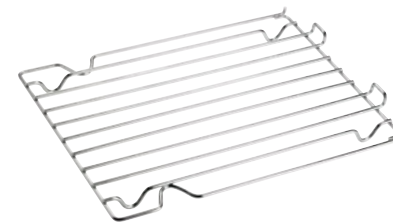

Full size - 43.2 x 34.5 x 8cm      AG263    £50

**DISHWASHER SAFE**

**GRILL RACK\***

- Made from chrome plated mild steel
- Suitable for all full and half size roasting tins

Half size      A2312      £17  
 25 x 18.6 x 6.5cm

Full size      A2313      £26  
 38 x 26 x 6.5cm

**AGA OVEN GRID SHELF\***

- Non-tilt
- Heavy gauge metal
- Size: 47.5 x 34.2cm

A1282      £35

**AGA OVEN FLOOR GRID\***

- Heavy gauge metal
- Size: 46.4 x 27.4cm