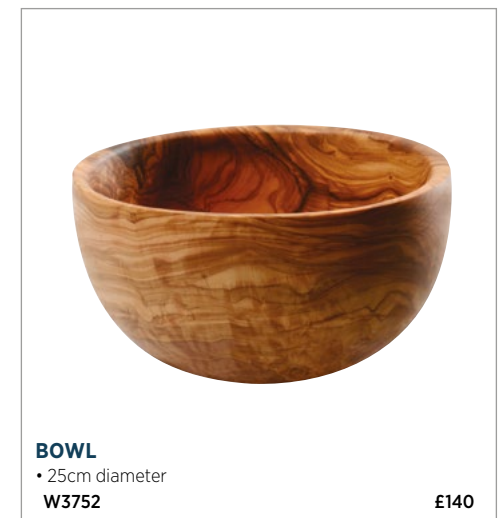

Note: Each piece is unique and may vary in size.