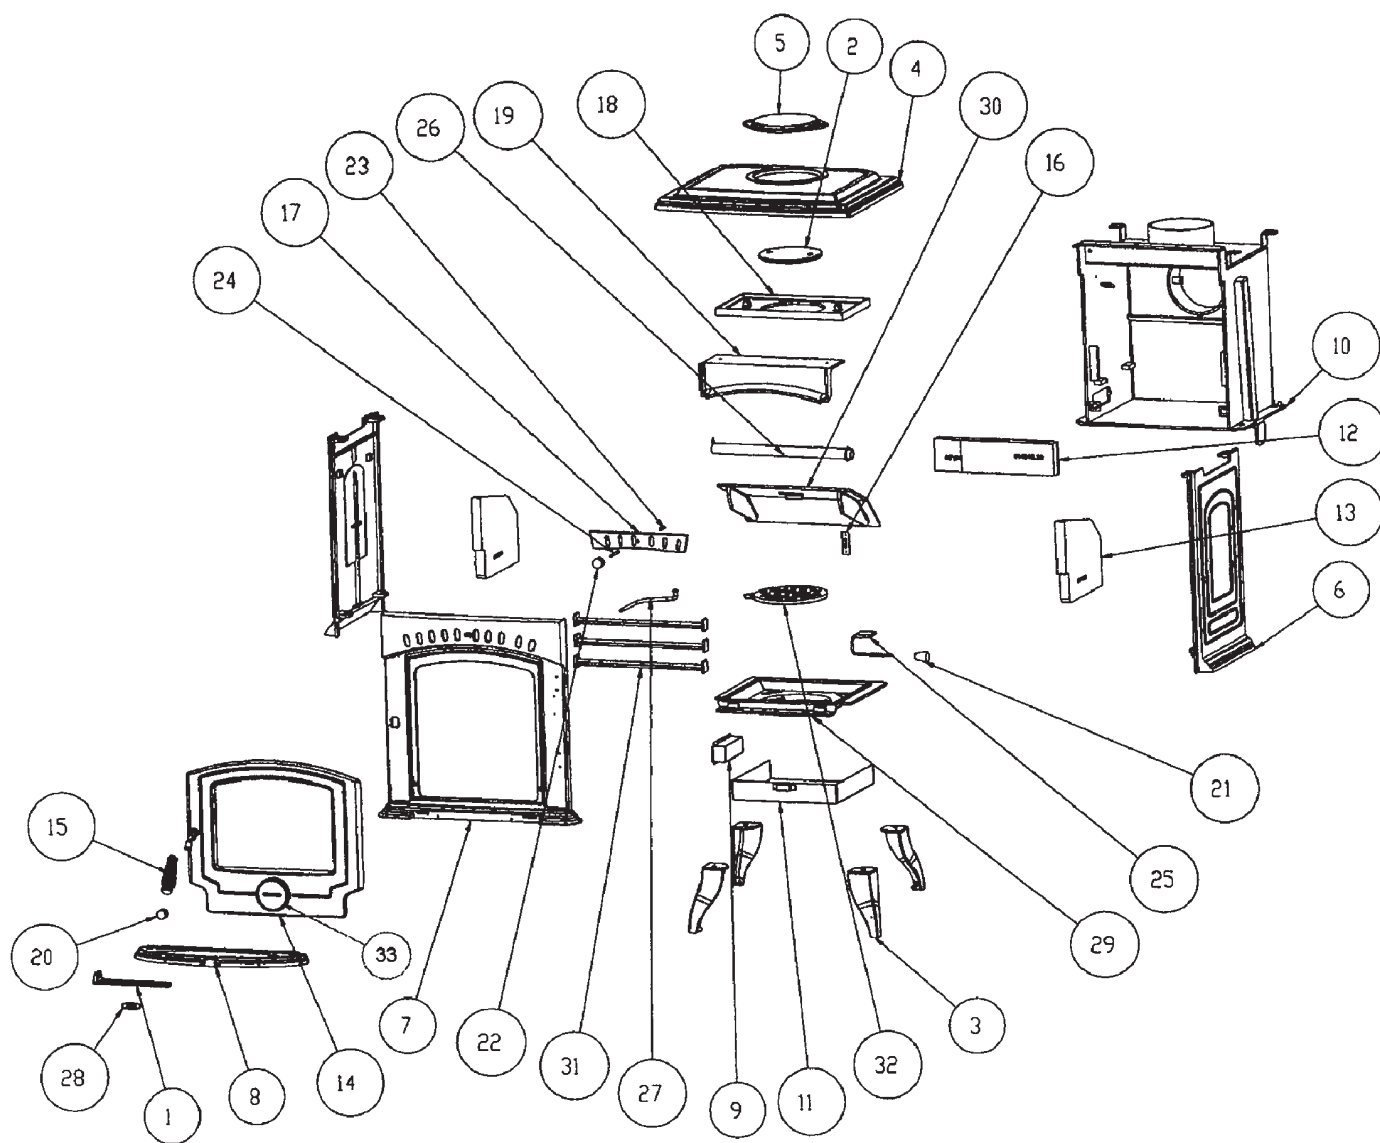

**AGA MUCH WENLOCK
SOLID FUEL STOVE
(NON-BOILER)**

***SPARE PARTS
MANUAL***

AGA MUCH WENLOCK STOVE (SOLID FUEL) NON-BOILER STOVE

JULY 2006

ITEM No.	CAT No.	STANLEY ITEM No.	DESCRIPTION	PRODUCT CODE
1		B00009CXX	ASHPAN LIFTING TOOL	FS4M997278
2		B00064AXX	FLUE BLANKING PLATE	FS4M997287
3		B00077AXX	LEG (LONG) ERIN/ASH/TARA/TRINIT	FS4M997288
4		B00209AXX	HOB	FS4M997289
5		B00210AXX	HOB BLANKING PLATE	FS4M997290
6		B00211BXX	PANELS SIDE TARA	FS4M997291
7		B00257GXX	PANEL FRONT TARA	FS4M997292
8		B00537AXX	ASHTRAY	FS4M997293
9		F00223BXX	PULL ROD BOX	FS4M997294
10		F00238CXX	TARA SF DRY SHELL	FS4M997295
11		F00835AXX	ASHPAN	FS4M997222
12		H00030AXX	BRICK BASE	FS4M997223
13		H00070AXX	TARA SF NB SIDE BRICK	FS4M997224
14		L00447ASE	SENO DOOR ASSEMBLY	FS4M997296
14A		B00258AXX	DOOR	FS4M997297
14B		T00009AXX	MUCH WENLOCK GLASS	FS4M997234
14C		V00023AXX	LATCH DOOR	FS4M997235
14D		U00010AXX	HINGES 2"	FS4M997274
14E		F00003AXX	CLIPS DOOR GLASS	FS4M997205
14F		V00022BXX	AXLE DOOR HANDLE	FS4M997298
14G		V00703AXX	SPINDLE - M8 x 37	FS4M997272
15		L00445AXX	DOOR HANDLE ASSEMBLY	FA4M997192
16		N00234BXX	SERIAL NUMBER PLATE	FS4M997271
17		Q00247AXX	SECONDARY AIR WASH SHUTTER	FS4M997303
18		Q00250AXX	PROTECTION PLATE	FS4M997226
19		Q00564AXX	AIR WASH PLATE	FS4M997299
20		U00001AXX	GRATE CONTROL KNOB	FS4M997199
21		U00018AXX	KNOB ASH DUMP BLACK	FS4M997227
22		U00077AXX	KNOB AIR WASH SHUTTER	FS4M997228
23		V00151AXX	SPRING	FS4M997300
24		V00158AXX	SHAFT AIR WASH SHUTTER	FS4M997301
25		V00161AXX	SECONDARY AIR DAMPER	FS4M997229
26		V00162AXX	SECONDARY AIR TUBE	FS4M997230
27		V00393AXX	PULL ROD	FS4M997302
28		V00671AXX	AGA BADGE	FS4M997194
29		Z00016BXX	FIRE BOX INSERT	FS4M997231
30		Z00019BXX	FLUE CLEANING PLATE	FS4M997232
31		Z00020AXX	TARA FIRE FENCE	FS4M997264
32		Z00025BXX	GRATE	FS4M997201
33		V00670AXX	SPIN VALVE	FS4M997263

AGA MUCH WENLOCK SOLID FUEL (NON-BOILER) STOVE