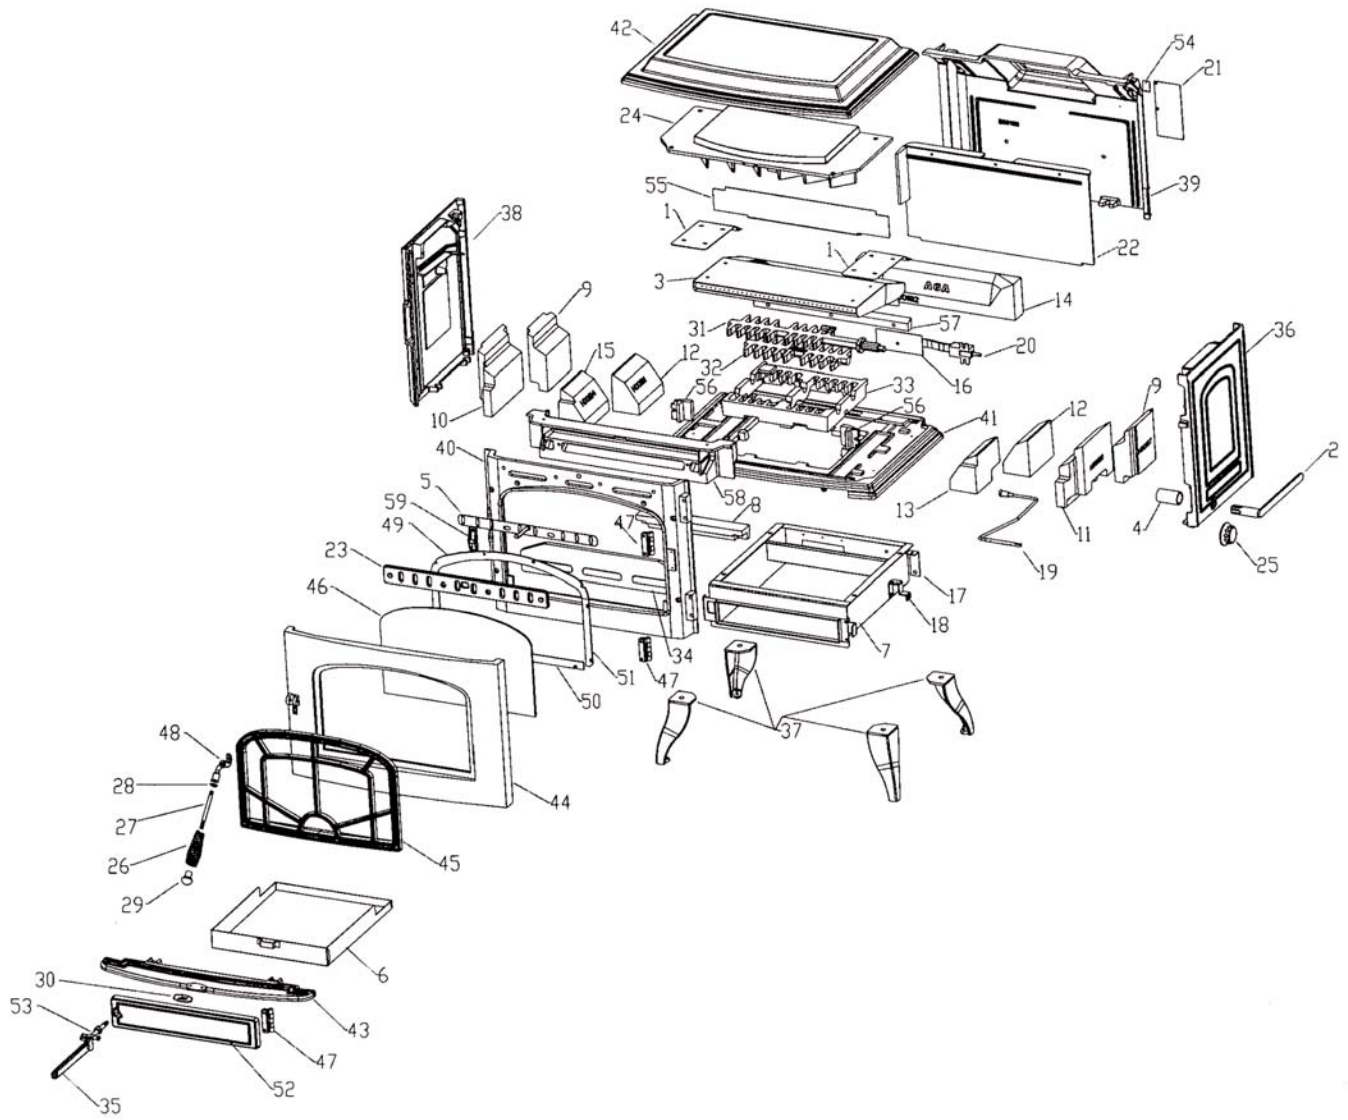

AGA BERRINGTON SOLID FUEL (NON-BOILER) STOVE