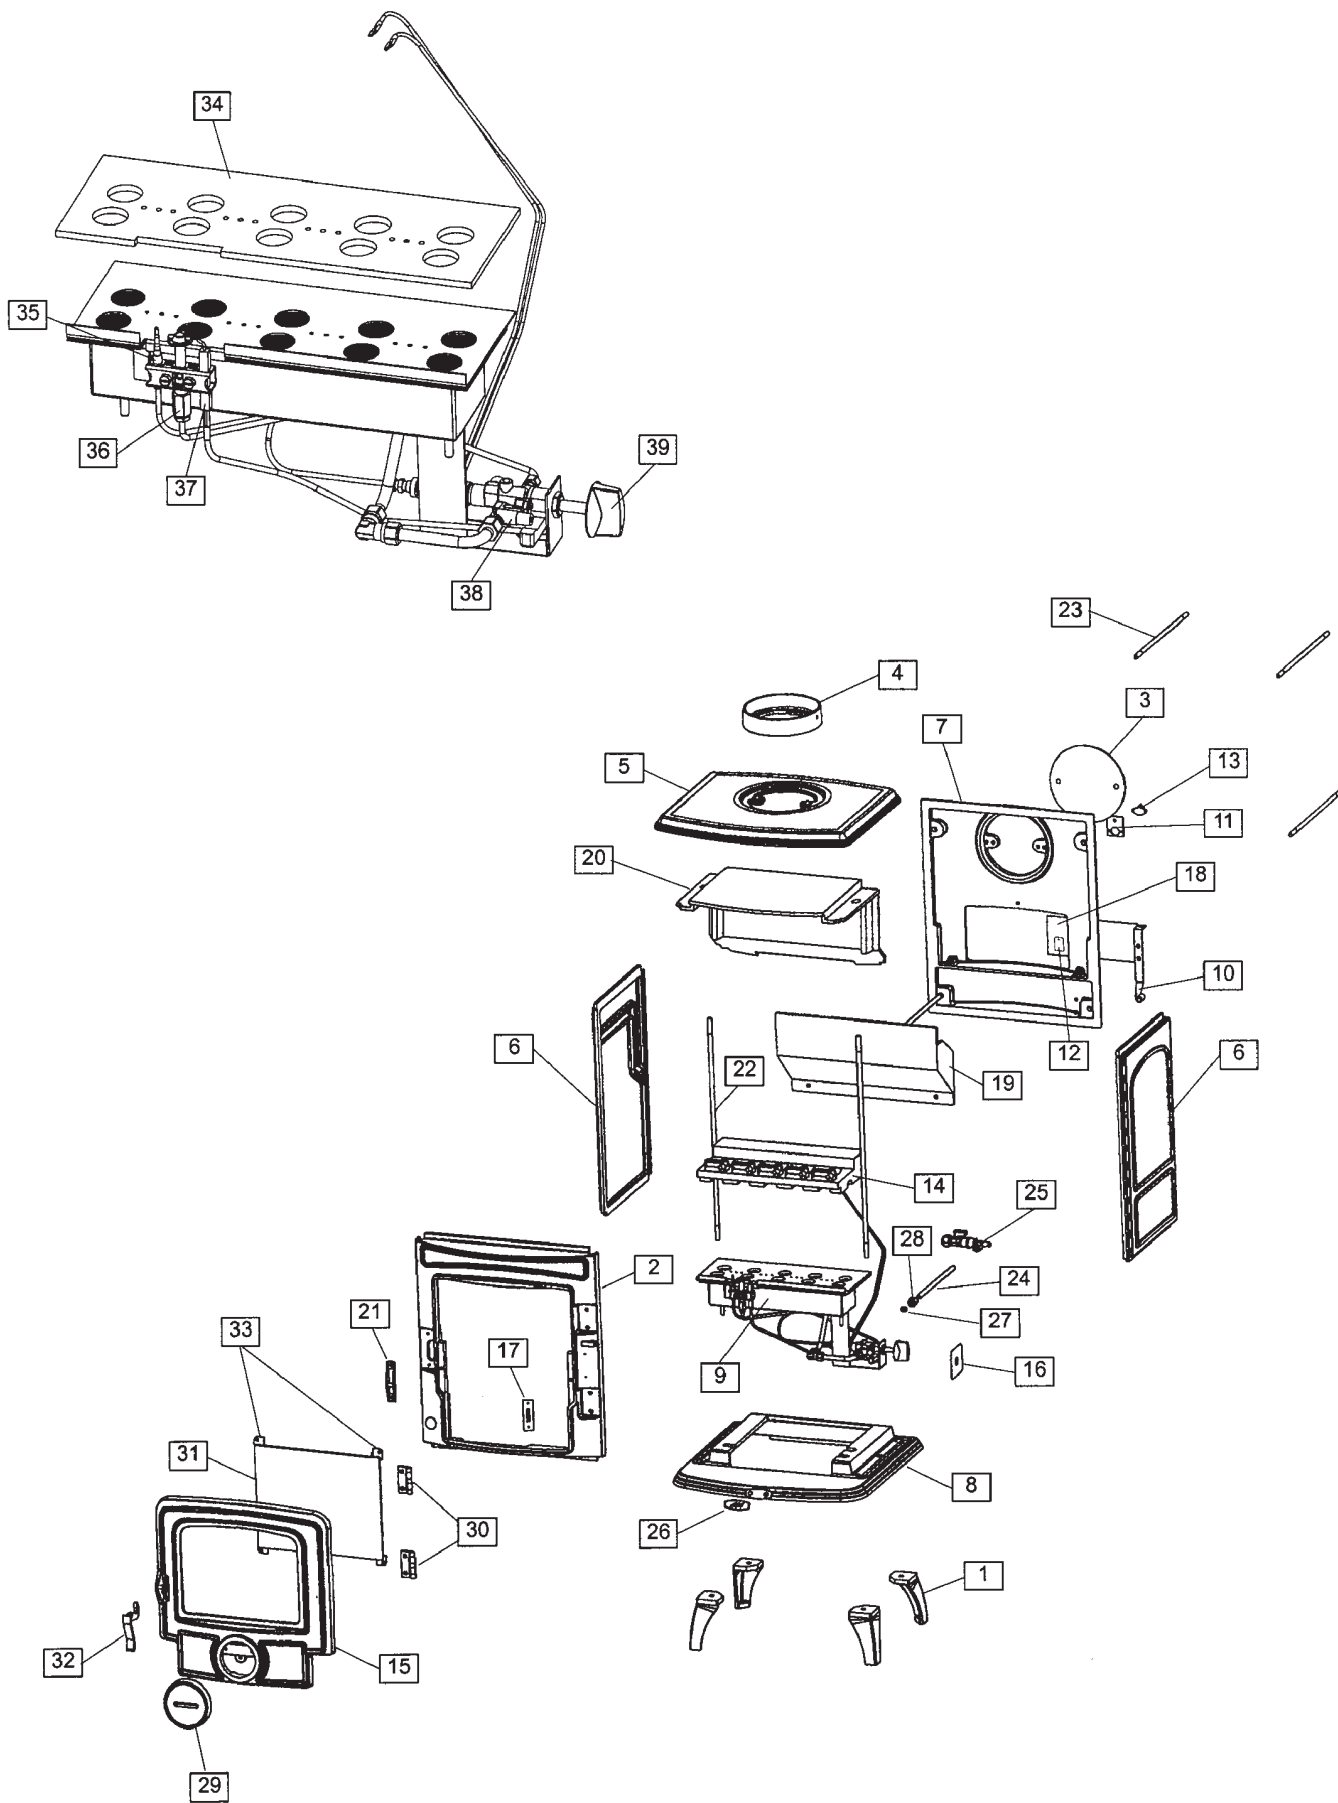

**AGA LITTLE
WENLOCK GAS
STOVE
(NON-BOILER)**

***SPARE PARTS
MANUAL***

ITEM No.	CAT No.	STANLEY ITEM No.	DESCRIPTION	PRODUCT CODE
1		B00001AXX	LEGS	FS4M997286
2		B00003AXX	FRONT	FS4M997285
3		B00006AXX	BLANKING PLATE FLUE	FS4M997282
4	C1879	B00007BXX	FLUE SPIGOT	FS4M997281
5	C1838	B00008BXX	HOB OISIN	FS4M997280
6		B00231BXX	PANEL SIDE LH	FS4M997304
6A		B00232BXX	PANEL SIDE RH	FS4M997305
7		B00388AXX	BACK	FS4M997306
8		B00535AXX	BASE	FS4M997307
9		D00005AXX	BURNER N.G.	FS4M997207
10		F00193AXX	BRACKET INLET PIPE	FS4M997308
11		F00829AXX	VENT SWITCH BRACKET	FS4M997309
12		F00879AXX	RATING PLATE BRACKET	FS4M997310
13	C1869	G00042AXX	VENT SWITCH	FS4M997216
14		H00051AXX	CERAMIC MATRIX	FS4M997217
15	C1907	L00451ASE	DOOR ASSEMBLY - SENOTHERM	FS4M997311
15A		L00451ABV	DOOR ASSEMBLY - GLOSS BLACK	FS4M997734
15B		B00010BXX	DOOR FIRE	FS4M997275
16		N00120BXX	CONTROL PLATE	FS4M997312
17		N00234BXX	SERIAL NUMBER PLATE	FS4M997271
18		N00415AXX	LITTLE WENLOCK GAS DATA PLAQUE	FS4M997313
19		Q00544AXX	BAFFLE FRONT	FS4M997314
20		Q00545AXX	BAFFLE BACK	FS4M997315
21		V00002AXX	CATCH DOOR	FS4M997200
22		V00052AXX	TIE BOLTS (M8 * 440mm)	FS4M997266
23		V00053AXX	TIE BOLTS (M8 * 260mm)	FS4M997265
24		V00142AXX	INLET PIPE	FS4M997316
25		V00143AXX	INLET VALVE	FS4M997317
26	C1837	V00671AXX	AGA BADGE	FA4M997194
27		W00983AXX	COMPRESSION RING (OLIVE)	FS4M997221
28		W00984AXX	NUT 1/4" BSP	FS4M997220
29	C1835	V00670AXX	SPIN VALVE	FS4M997263
30		U00010AXX	HINGES 2"	FS4M997274
31	C1873	T00001AXX	LITTLE WENLOCK GLASS	FS4M997203
32		U00044BXX	DOOR LATCH	FS4M997318
33		F00003AXX	CLIPS DOOR GLASS	FS4M997205
34		P00025AXX	BURNER GASKET	FS4M997213
35		D00343AXX	THERMOCOUPLE	FS4M997211
36		D00447AXX	PILOT	FS4M997212
37	C1836	D00388AXX	PILOT ELECTRODE	FS4M997209
38	C1840	D00390AXX	NAT. GAS VALVE	FS4M997210
39		U00047AXX	BURNER CONTROL VALVE KNOB	FS4M997214

AGA LITTLE WENLOCK GAS (NON-BOILER) STOVE