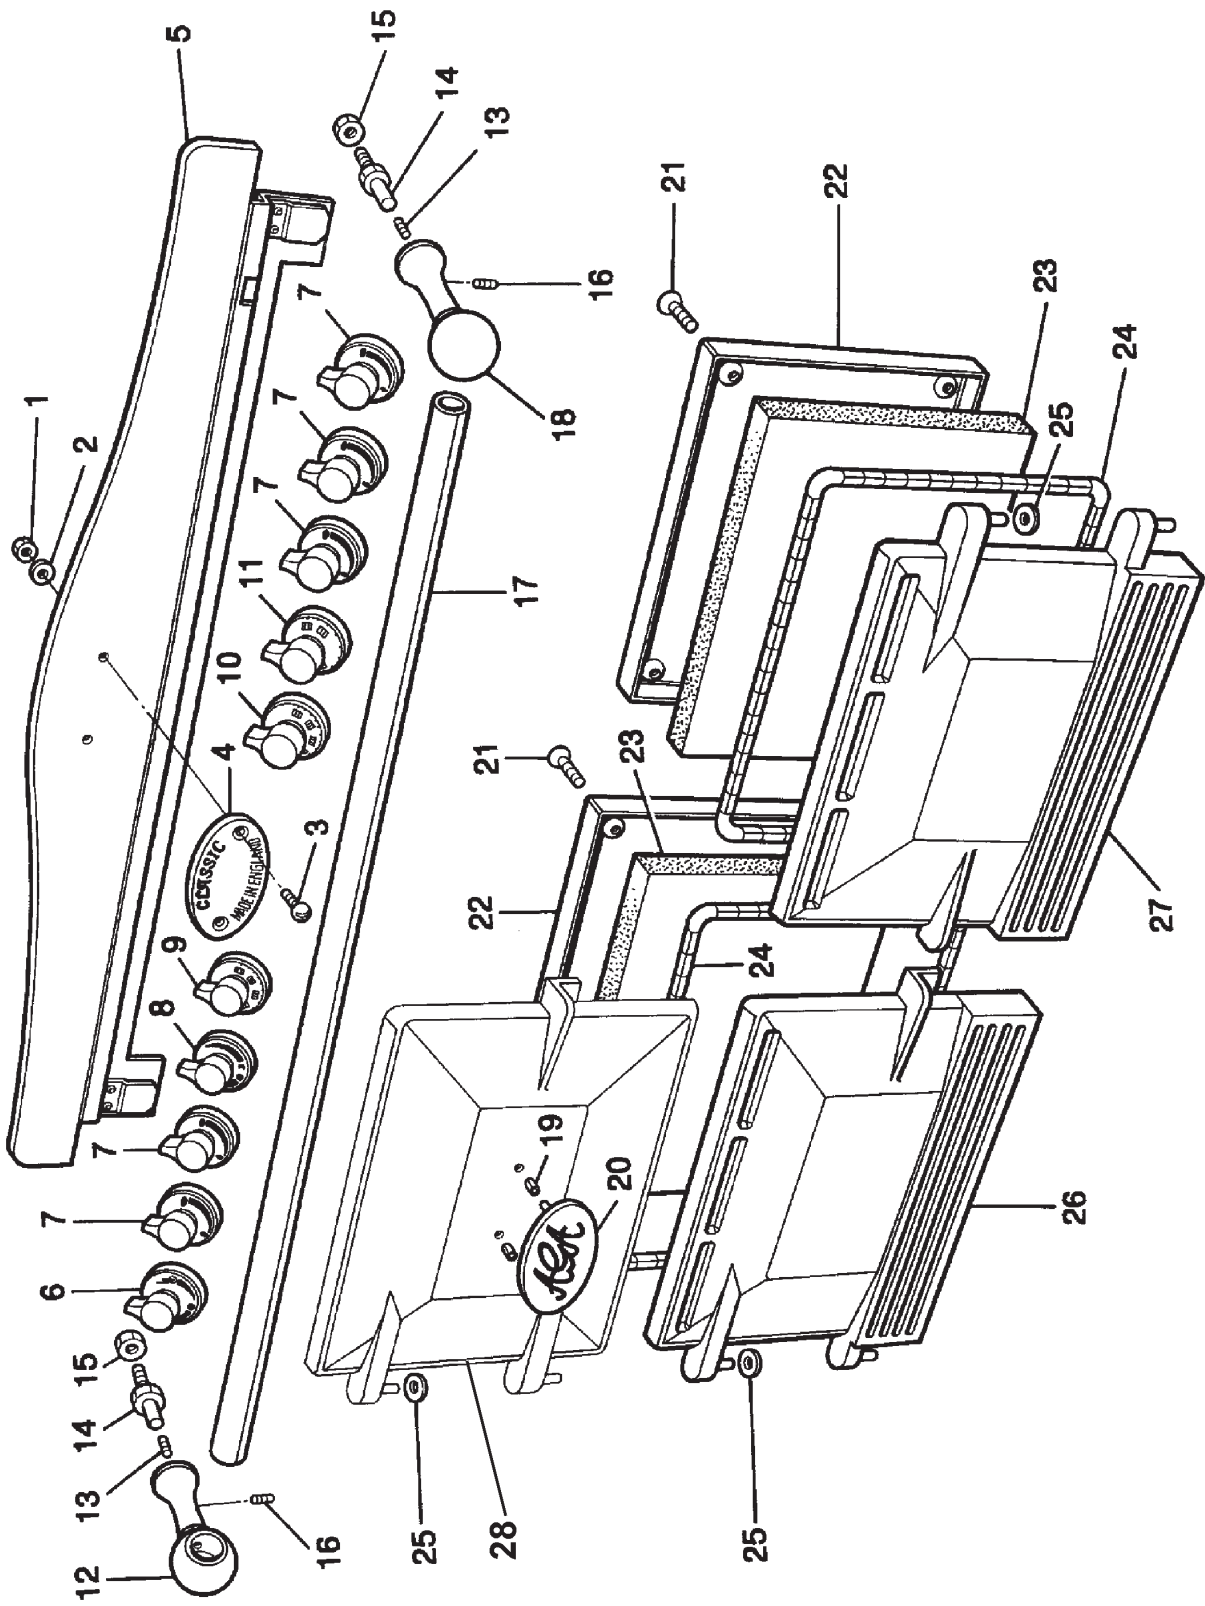

**AGA 6-4
CLASSIC
(UNIQUE PARTS LIST)**

***SPARE PARTS
MANUAL***

**AGA 6-4 CLASSIC
UNIQUE PARTS LIST**

APRIL 2007

ITEM No.	CAT No.	DESCRIPTION	PRODUCT CODE
1		M6 FULL NUT	KNUT52668
2		M6 WASHER	KWSR53308
3		DOME HEAD SCREW M6 x 23	KRCK500519
4		CLASSIC SPLASHBACK BADGE	AG4M251128
5		SPLASHBACK ASSEMBLY KNOB	AG4M251201
6		CONTROL KNOB - BURNER 4.5 kW	AG4M251220
7		CONTROL KNOB - BURNER	AG4M251221
8		CONTROL KNOB - GRILL	AG4M251219
9		CONTROL KNOB - FAN OVEN	AG4M251216
10		CONTROL KNOB - TOP OVEN	AG4M251217
11		CONTROL KNOB - SIMMERING OVEN	AG4M251218
12		L/H HANDRAIL BRACKET	AG4M250959
13		GRUB SCREW M5 x 12	AG4M250612
14	A4554	HANDRAIL BRACKET FASTENER	AG4M250533
15		M8 FULL NUT	KNUT53061
16		CONE POINT GRUB SCREW M5 x 6	KGRB500526
17		HANDRAIL BAR	AG4M250379
18		RH HANDRAIL BRACKET	AG4M250958
18A		HANDRAIL ASSEMBLY COMPLETE	AG4M250960
19	A1567	FIXING CLIPS FOR ITEM 20	AO9M38850PR
20		CLASSIC DOOR BADGE	AG4M210990
21		SCREW M6 x 20 LG	KCSK500359
22	A3022	DOOR LINING PANEL - UP TO M06-179	AG4M250923
22A		DOOR LINING PANEL - FROM M06-179	AG4M240436
23		ROCKWOOL	MRWF35400
24		DOOR SEAL ROPE 4 x 1185 LG	AG1M230400
25		WASHER	KWSR53500
26		LH BOTTOM DOOR - CLASSIC	AG5E250965
26A		LH BOTTOM DOOR - CLASSIC COMPLETE	T.B.A.
27		RH BOTTOM DOOR - CLASSIC	AG5E251198
27A		RH BOTTOM DOOR - CLASSIC COMPLETE	AG9M997177
28	A4770	GRILL DOOR ASSY - CLASSIC	AG9M997062

**AGA 6-4 CLASSIC
 UNIQUE PARTS LIST**