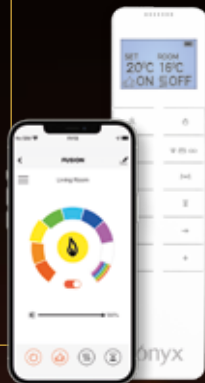

Downlighting with 2 colour options

Choice of Luxury Logscape Real Woodland Log Set, or Birch Log-effect with hidden internal log-lighting featuring 8 colours and spectrum mode.

Optional Mood Lighting System with 13 colours, plus spectrum mode

Media wall compatible. The Fusion's thoughtful proportions mean it's the perfect partner for a 50" - 65" television

State-of-the-art Authentic Flame Technology provides a crystal-clear, immersive display with 16 flame settings

Complete Control

Thermostatic Eco Remote Control

App control on iOS and Android devices*

9 Quick-Start Pre-sets settings available (3 of which can be customised and saved)

Crystalline base with glimmering ember bed uplighting in 8 colours, plus spectrum mode

26.3cm

The Fusion has a slimmer depth than many other electric fires making it particularly suitable for those where space may be limited.

SLIMdepth

Innovative Ecodesign Energy Saving features for high efficiency, such as Open Window Detection and Adaptive Start Control. See page 6 for details