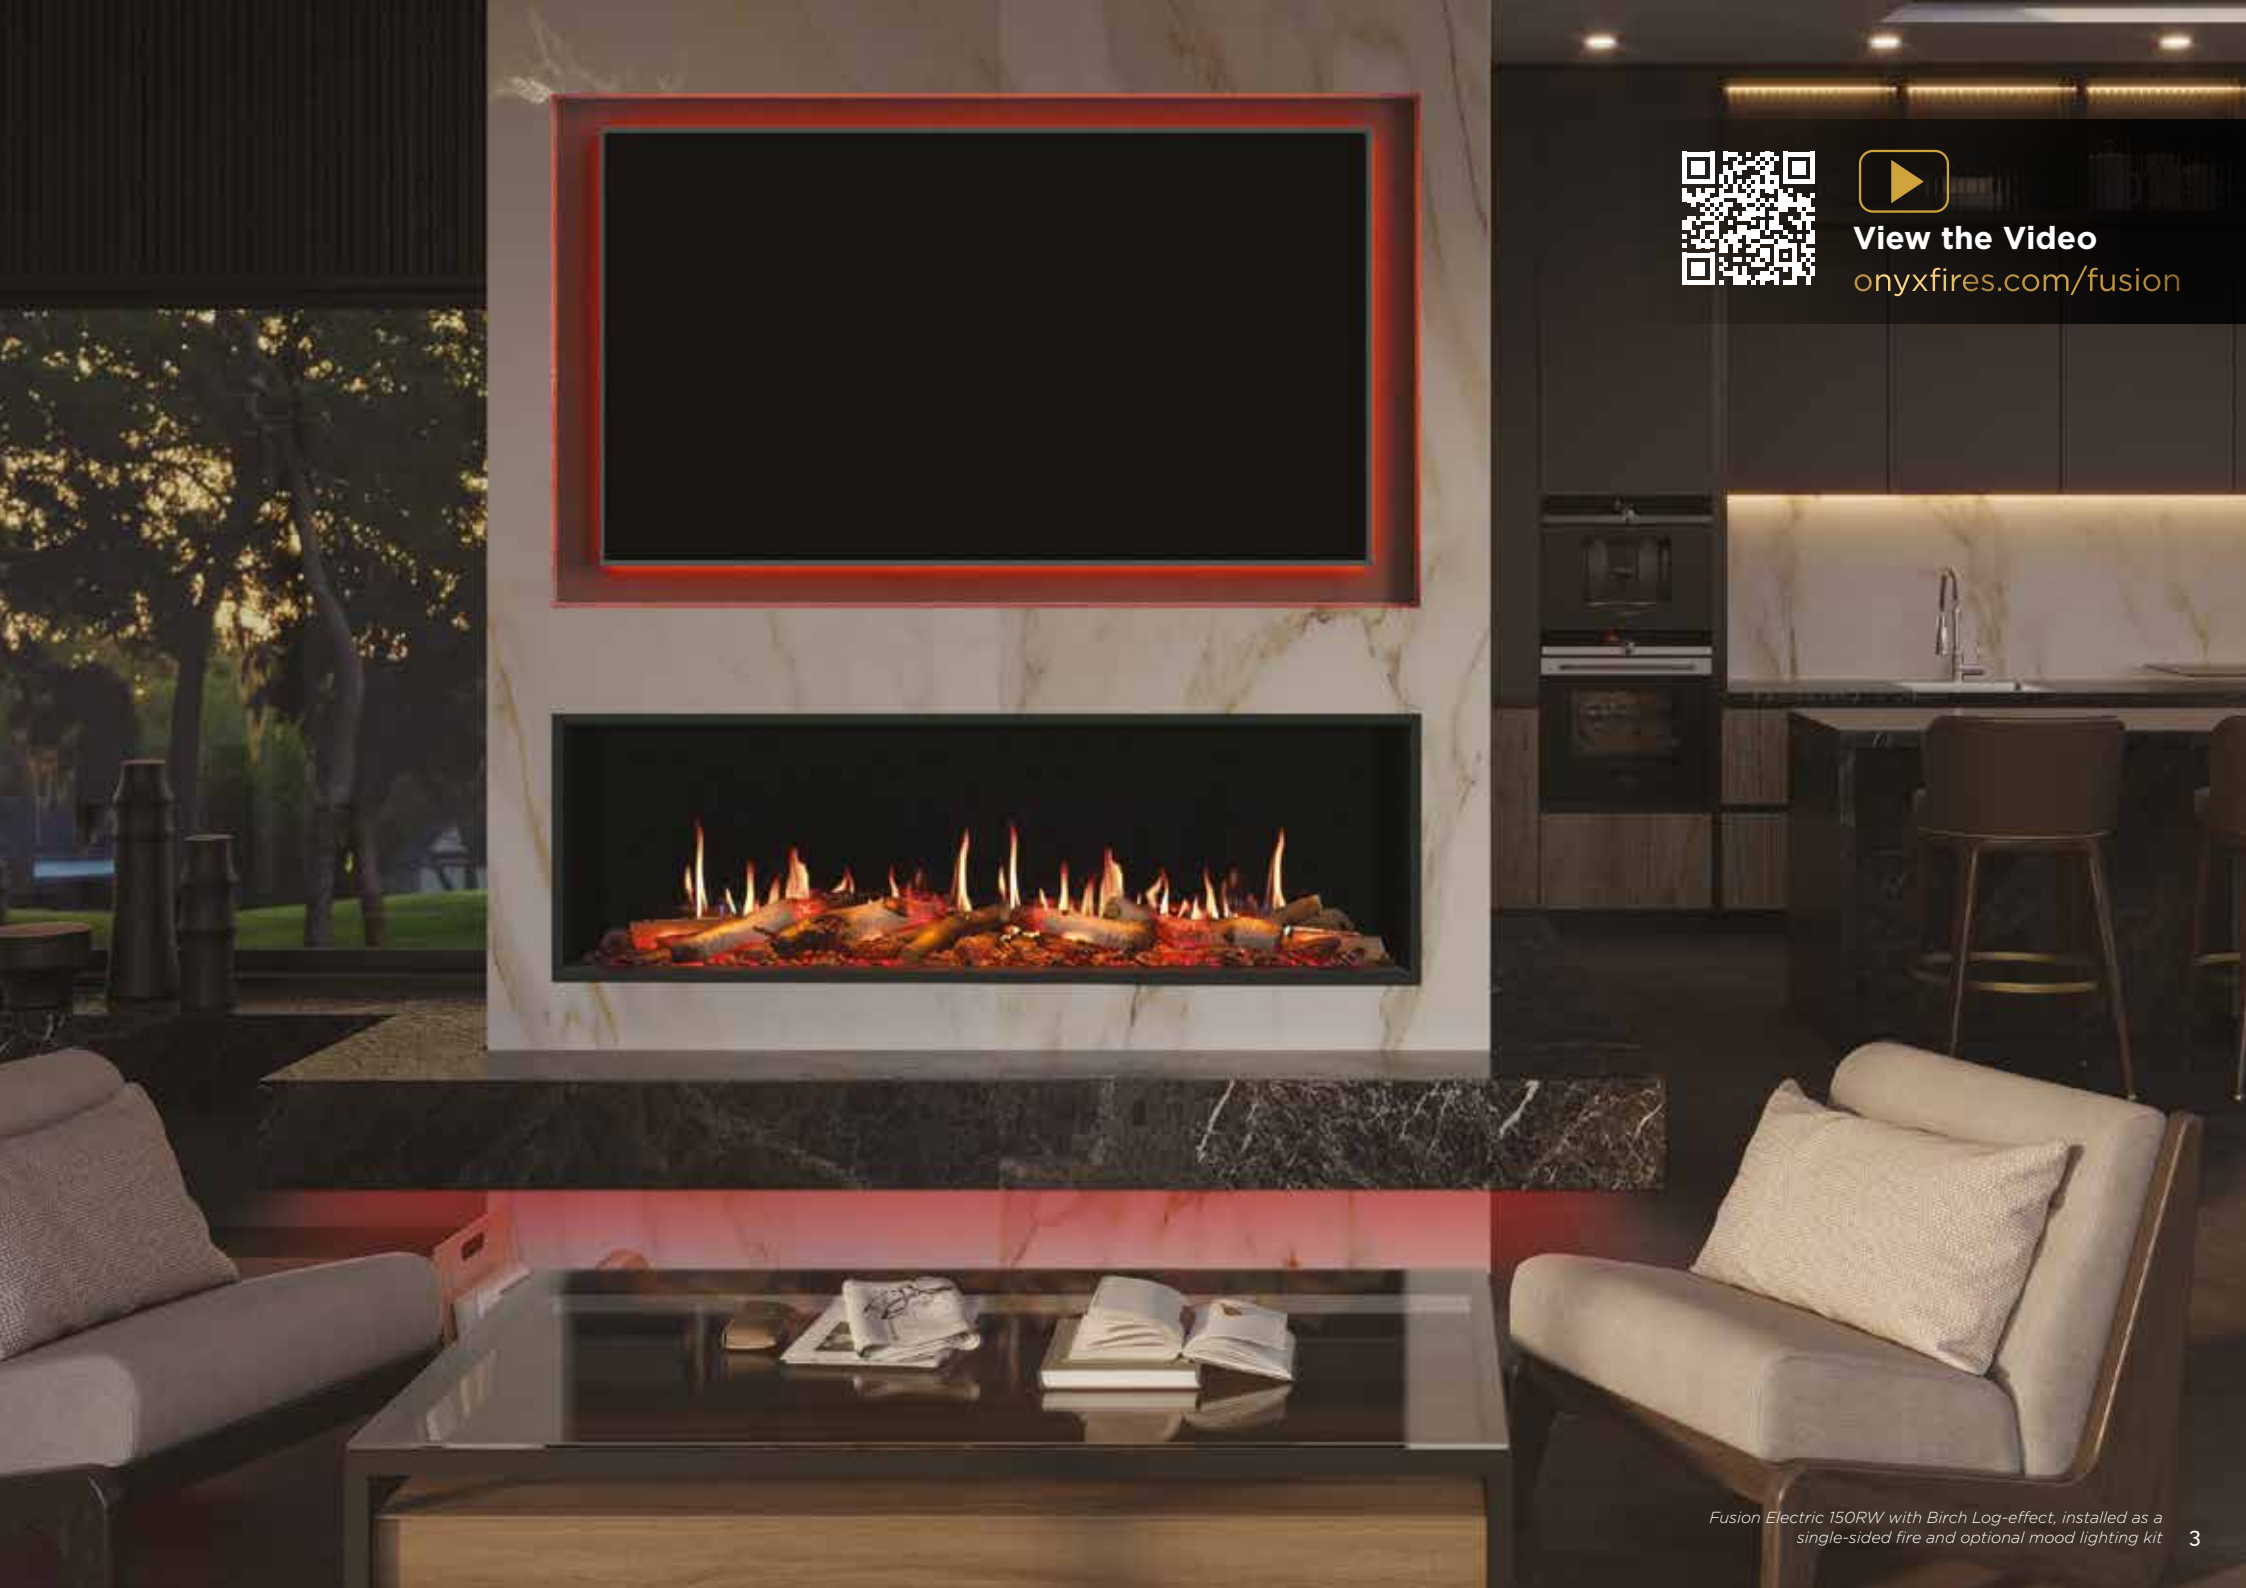

View the Video
onyxfires.com/fusion

Fusion Electric 150RW with Birch Log-effect, installed as a single-sided fire and optional mood lighting kit