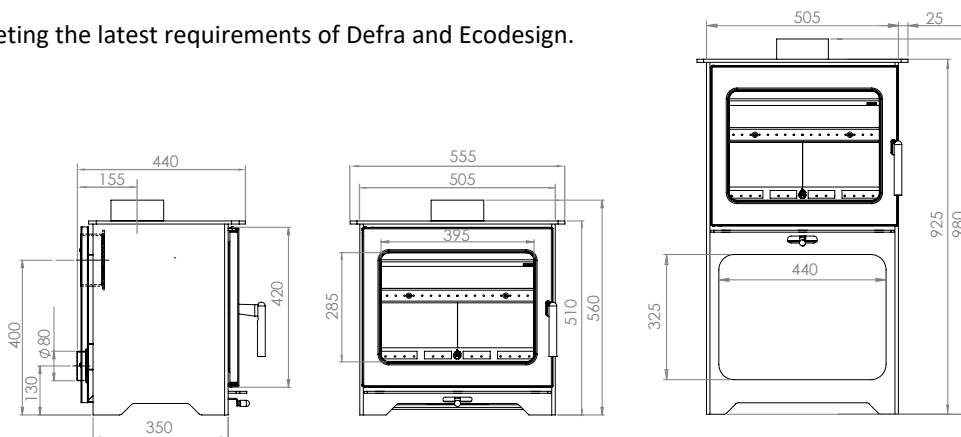

Available with convection side panels and with a built in logstore and can be installed with an optional external air supply.

Meeting the latest requirements of Defra and Ecodesign.

Tech Spec

Nominal heat: 5kW

Range: 2 - 8kW

Efficiency: 84%

Energy efficiency: A+

Flue outlet dia: 128mm

CO emissions: 0.10%

OGC: 74 mg/Nm³

Particulates: 12 mg/Nm³

Flue gas temp: 233°C