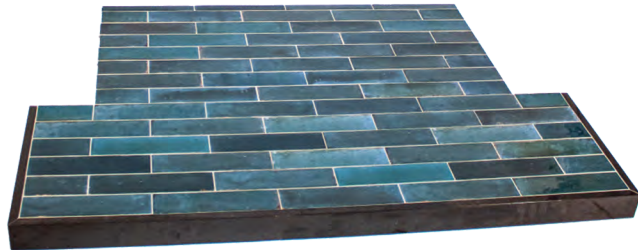

Lume Blue

Hearth		Back Hearth	
Width	Depth	Width	Depth
1240mm	381mm	950mm	450mm
1370mm	381mm	950mm	450mm