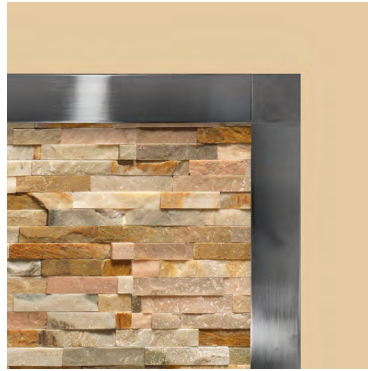

**BRUSHED
STAINLESS
STEEL**