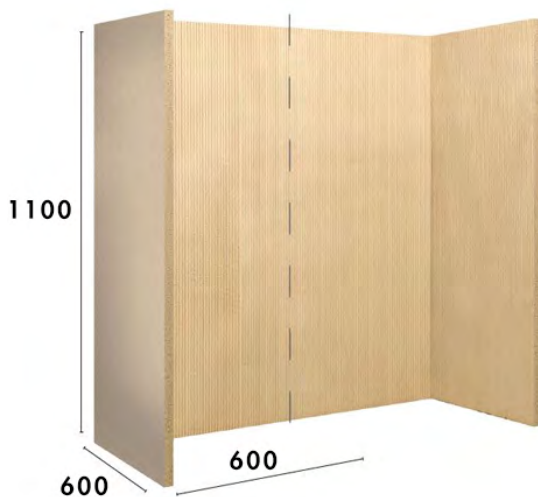

Vermiculite Reeded

3 Piece Inglenook Chamber

*Standard Chamber usually requires x4 boards

Back Panel		Side Panels	
Height	Width	Height	Width
1000mm	600mm	1000mm	600mm