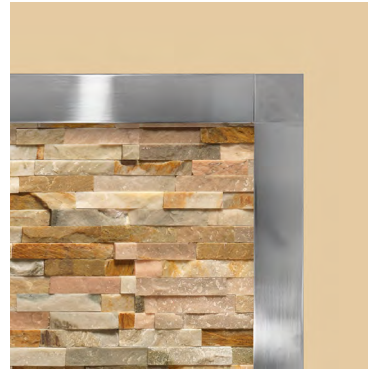

STAINLESS

Features

- 3x trim pieces
- 1100mm length
- 40mm width
- Corner pieces
- Can be cut to size
- Made from steel