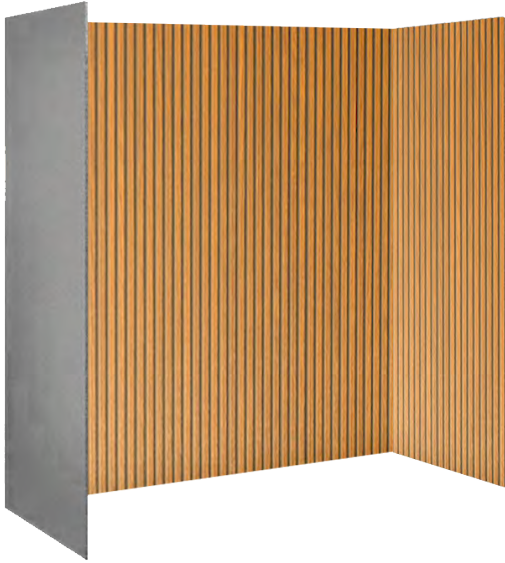

Honey Black
Acoustic Chamber

Back Panel		Side Panel	
Height	Width	Height	Depth
1000mm	950mm	1000mm	450mm