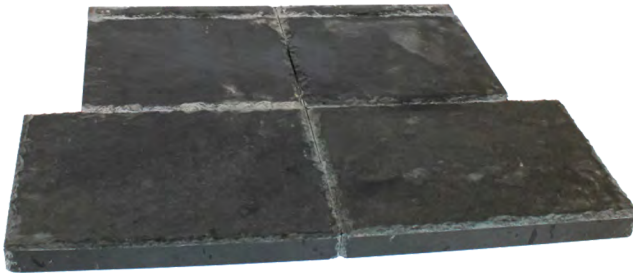

Chiselled Edge Slate

Hearth		Back Hearth	
Width	Depth	Width	Depth
1200mm	400mm	950mm	400mm