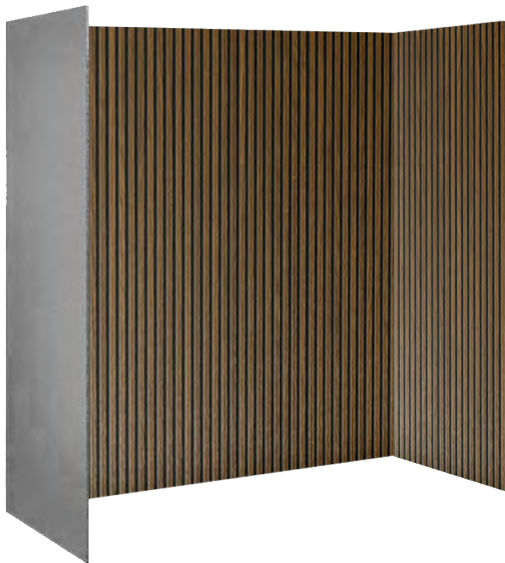

Nut Black
Acoustic Chamber

Back Panel		Side Panel	
Height	Width	Height	Depth
1000mm	950mm	1000mm	450mm