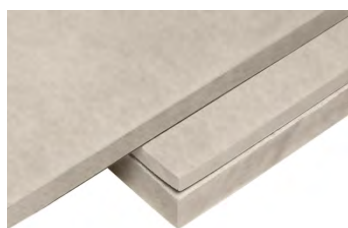

Boards

Fermacell Panel	fermacell		
Height	Width	Depth	
1200mm	1200mm	12.5mm	
2400mm	1200mm	12.5mm	

H ₂ O Power	fermacell		
Height	Width	Depth	
1000mm	1200mm	12.5mm	
2600mm	1200mm	12.5mm	

Kemwell FPL fireplace lining calcium silicate board is a safe, robust and lightweight chimney breast lining system for cassette and inset fireplaces and stoves. Kemwell FPL calcium silicate boards can resist continuous high temperatures up to 1000°C and are dimensionally stable during and after heating. This reduces the risk of cracking which would negate the fire-resisting properties of other boards. Their high thermal storage capacity also ensures that heat is evenly distributed within a room.

2440mm x 1220mm x 12mm

The Heat Resistant Wall Covering VPP200 product is ideal for a wide range of applications, achieving a smooth, seamless finish. This finish is achieved to a very high standard, and remains easy to apply. Easy to apply and straightforward to clean, glass fabrics are designed for the long term, offering an attractive and cost-effective solution that puts all other wall coverings in the shade.