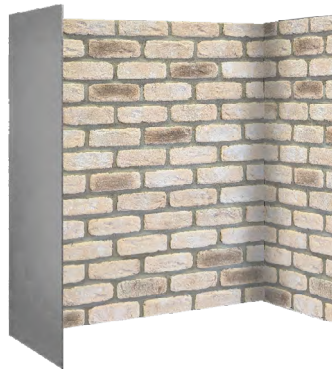

Sandstone Rustic Brick
3 Piece Inglenook Chamber

Back Panel		Side Panels	
Height	Width	Height	Width
1000mm	950mm	1000mm	450mm