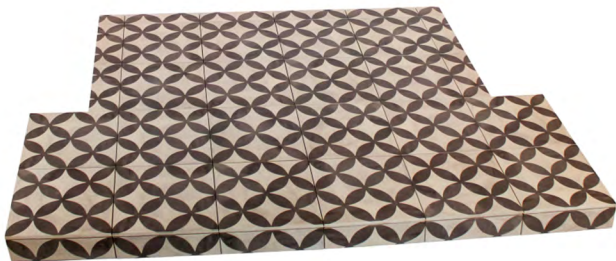

Star

Hearth		Back Hearth	
Width	Depth	Width	Depth
1200mm	400mm	950mm	450mm
1400mm	400mm	950mm	450mm