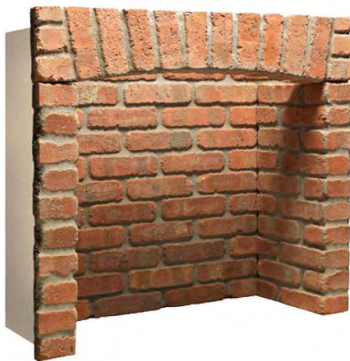

3 Piece Inglebrook Chamber with Returns

Back Panel

Height	Width
1000mm	1015mm

Side Panels

Height	Width
1000mm	450mm

Cobble Red Brick 4pc

4 Piece Inglebrook Chamber with Returns & Arch

Back Panel