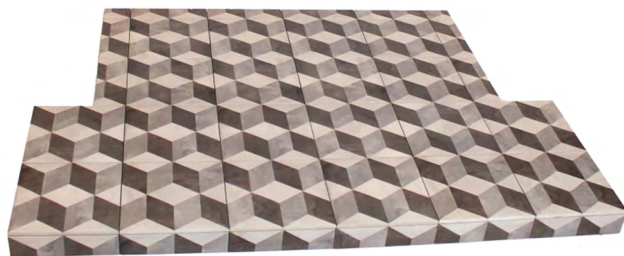

Cube

Hearth		Back Hearth	
Width	Depth	Width	Depth
1200mm	400mm	950mm	450mm
1400mm	400mm	950mm	450mm

Custom sizes made to order
Ask our Sales Office for more information