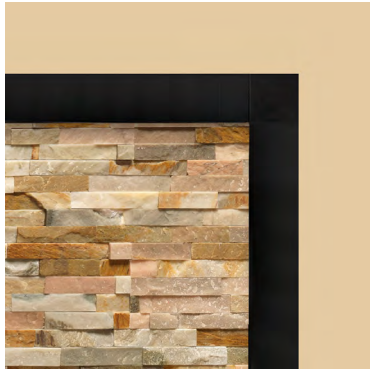

Inglenook Trim Kit

BLACK