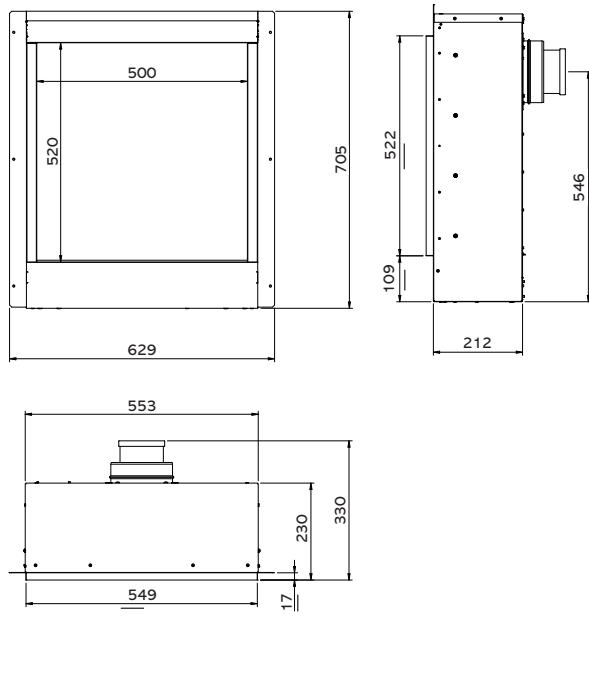

Riva2 500HL Slimline

RIVA2 500HL SLIMLINE FIRE INFORMATION

Product Code	Flue Type	Gas Type	Heat Input	Heat Output	Energy Efficiency Class	Efficiency	Remote Control	Lining	Opening Size (mm)		
									w	h	d
⊗ 134-115	Balanced	Nat. Gas	6.00kW	4.60kW	B	86%	Prog. Thermostatic	Black Reeded	565	695	240
⊗ 134-102	Balanced	Nat. Gas	6.00kW	4.60kW	B	86%	Prog. Thermostatic	Black Glass	565	695	240
⊗ 134-478	Balanced	LPG	4.90kW	3.80kW	C	84%	Prog. Thermostatic	Black Glass	565	695	240

RIVA2 500HL SLIMLINE FRAME INFORMATION

Description	Frame Finish	Product Code	Frame Size (mm)		
			w	h	d
Verve XS	Graphite	934-229	890	755	57
Esprit	Graphite	934-268	746	1211	125

RIVA2 500HL SLIMLINE OPTIONS

For LPG Riva2 gas fires, the below lining sets can be purchased separately.

Product Code	Description
934-289	Riva2 500 HL Slimline Balanced Flue Black Reeded Lining Set
934-306	Riva2 500 HL Slimline Balanced Flue Black Glass Effect Lining Set
999-620	Remote System Mains Adaptor

RIVA2 500HL SLIMLINE DIMENSIONS (mm)

RIVA2 500HL SLIMLINE ESPRIT SURROUND

When installed into the inner leaf of a cavity wall, the front face of the appliance will require a 75mm (3") rebated surround complete with a finishing slip to house the remaining appliance depth. Alternatively, a slim studwork chimney breast could be constructed and the appliance can then either be finished as an "Edge" installation or finished with the Verve XS frame. The appliance is also suitable for installation into a cavity wall in conjunction with the Esprit front which will house the remaining depth.