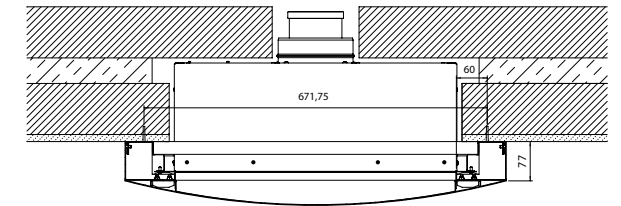

TYPICAL INSTALLATION FOR ESPRIT SURROUND