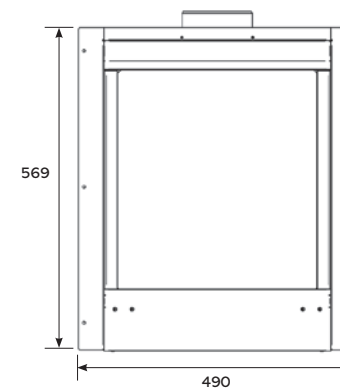

Riva2 400 Icon XS with Black Glass lining

RIVA2 400 DIMENSIONS (mm)