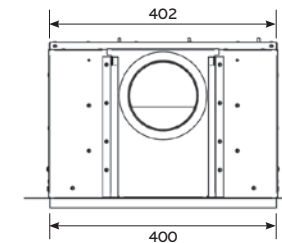

RIVA2 400 DIMENSIONS (mm)