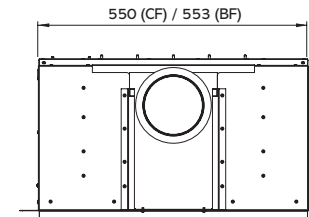

FRAME INFORMATION

Description	Frame Finish	Product Code	Frame Size (mm)		
			w	h	d
Icon XS	Black Glass	934-388	855	694	17
Verve XS	Graphite	934-033	890	621	57
Ellingham	Matt Black Cast Iron	934-470	885	678	75
Evoke Glass	Black Glass front/ Graphite rear	934-366	869	710	40
Evoke Glass	White Glass front/ Graphite rear	934-397	869	710	40
Evoke Steel	Graphite front and rear	934-330	869	710	40

† For more Balanced Flue information please refer to our Concentric Flue System brochure which can be viewed at www.gazco.com

RIVA2 500 OPTIONS

For LPG Riva2 gas fires, the below lining sets can be purchased separately.

Product Code	Description
934-005	Black Reeded Lining Set - Conventional Flue
934-030	Brick-effect Lining Set - Conventional Flue
934-018	Black Glass Lining Set - Conventional Flue
934-206	Ledgestone-effect Lining Set - Conventional Flue
934-159	Black Reeded Lining Set - Balanced Flue
934-203	Brick-effect Lining Set - Balanced Flue
934-109	Black Glass Lining Set - Balanced Flue
934-219	Ledgestone-effect Lining Set - Balanced Flue
999-620	Remote system mains adaptor
8572	Warm air ducting kit (2 outlets) - Balanced Flue
8509	Balanced flue kit - up and out †
8524	Balanced flue kit - vertical †
999-201	Horizontal Exit terminal guard (required for below 2m) †
928-315	Chimney Renovation Kit

RIVA2 500 DIMENSIONS (mm)

CHIMNEY RENOVATION KIT

This innovative addition allows your balanced flue Riva2 500 fire to be installed in an existing fireplace opening with the option of either a single liner using the masonry chimney to bring in air or with two liners. Your retailer will be able to advise on your specific requirements. See page 69 for diagram.