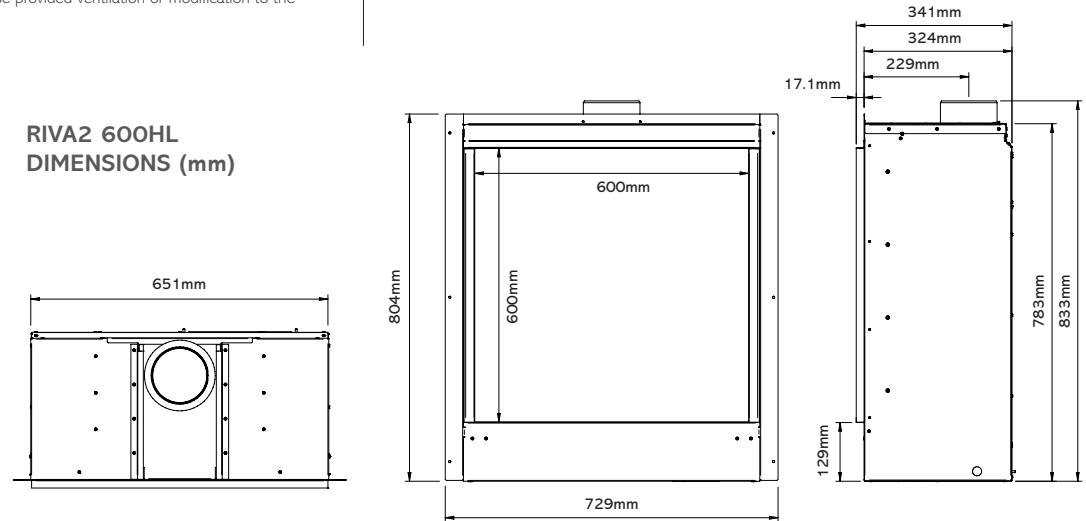

* Whilst stocks last.

RIVA2 600HL OPTIONS

For LPG Riva2 gas fires, the below lining sets can be purchased separately.

Product Code	Description
934-572	Riva2 600HL Conventional Flue Brick Effect Lining Set
934-588	Riva2 600HL Conventional Flue Ledgestone Lining Set
934-591	Riva2 600HL Conventional Flue Black Glass Lining Set
999-620	Remote System Mains Adaptor

RIVA2 600HL DIMENSIONS (mm)

Riva2 600HL Verve XS with Ledgestone-effect lining.