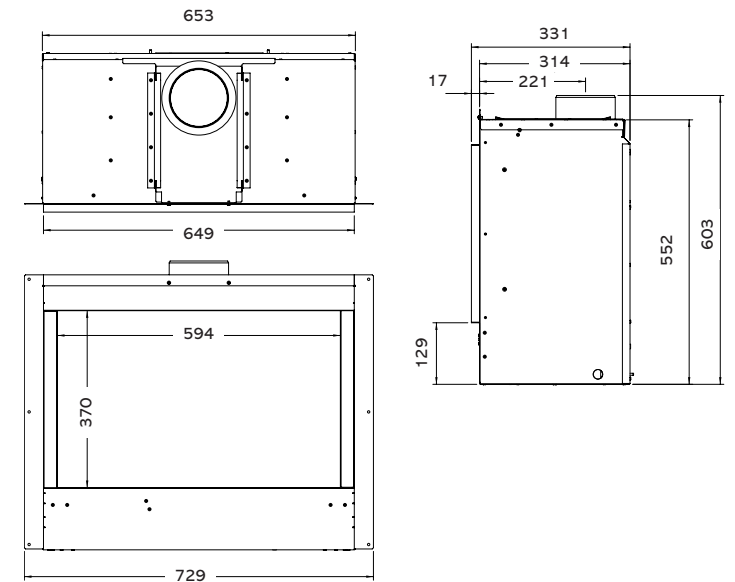

RIVA2 600 FRAME INFORMATION

Description	Frame Finish	Product Code	Frame Size (mm)		
			w	h	d
Icon XS	Black Glass	934-447	933	668	26
Verve XS	Graphite	934-504	990	685	67
Designio2 Steel	Graphite	934-622	790	603	38
Designio2 Glass	Black Glass	934-649	790	603	41

RIVA2 600 OPTIONS

For LPG Riva2 gas fires, the below lining sets can be purchased separately.

Product Code Description

934-534	Riva2 600 Black Glass Lining Set
934-251	Riva2 600 Brick-effect Lining Set
934-405	Riva2 600 Ledgestone-effect Lining Set
8572	Warm Air Ducting Kit (2 Outlets)
999-620	Remote System Mains Adaptor
928-315	Chimney Renovation Kit

RIVA2 600 DIMENSIONS (mm)

Conventional Flue