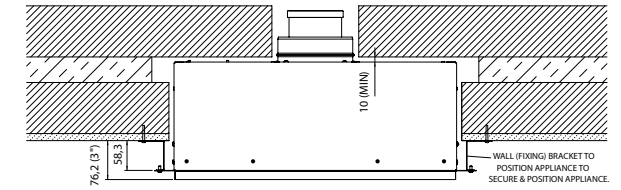

TYPICAL INSTALLATION FOR ESPRIT SURROUND