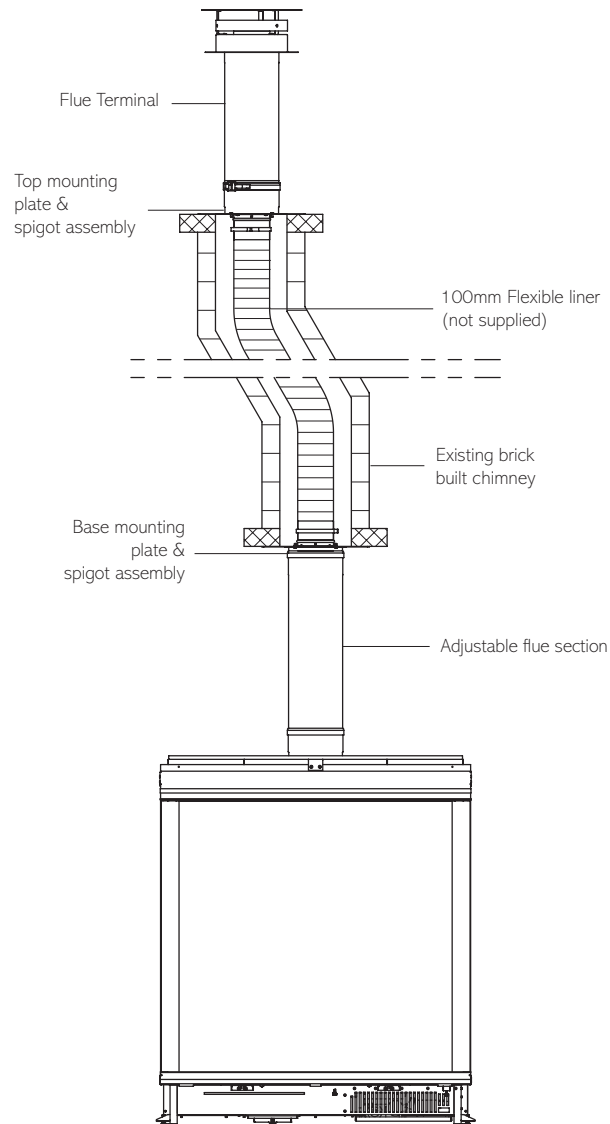

Chimney Renovation Kit For Riva2 500, 600 & 750HL

This innovative addition allows your balanced flue Riva2 500, 600 or 750HL fire to be installed in an existing fireplace opening with the option of either a single liner using the masonry chimney to bring in air or with two liners. Your retailer will be able to advise on your specific requirements.