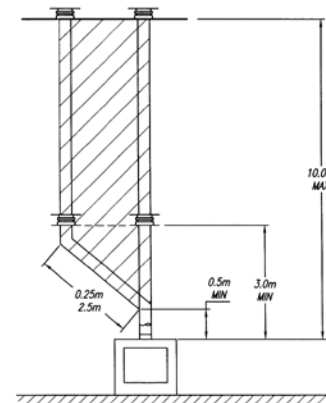

Vertical from the top of the appliance