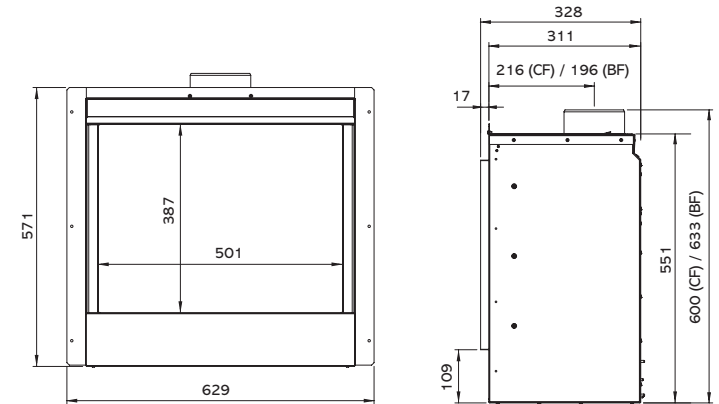

FRAME INFORMATION

Description	Frame Finish	Product Code	Frame Size (mm)		
			w	h	d
Icon XS	Black Glass	934-388	855	694	17
Verve XS	Graphite	934-033	890	621	57
Ellingham	Matt Black Cast Iron	934-470	885	678	75
Evoke Glass	Black Glass front/ Graphite rear	934-366	869	710	40
Evoke Glass	White Glass front/ Graphite rear	934-397	869	710	40
Evoke Steel	Graphite front and rear	934-330	869	710	40

† For more Balanced Flue information please refer to our Concentric Flue System brochure which can be viewed at www.gazco.com

RIVA2 500 OPTIONS

For LPG Riva2 gas fires, the below lining sets can be purchased separately.

Product Code	Description
934-005	Black Reeded Lining Set - Conventional Flue
934-030	Brick-effect Lining Set - Conventional Flue
934-018	Black Glass Lining Set - Conventional Flue
934-206	Ledgestone-effect Lining Set - Conventional Flue
934-159	Black Reeded Lining Set - Balanced Flue
934-203	Brick-effect Lining Set - Balanced Flue
934-109	Black Glass Lining Set - Balanced Flue
934-219	Ledgestone-effect Lining Set - Balanced Flue
999-620	Remote system mains adaptor
8572	Warm air ducting kit (2 outlets) - Balanced Flue
8509	Balanced flue kit - up and out †
8524	Balanced flue kit - vertical †
999-201	Horizontal Exit terminal guard (required for below 2m) †
928-315	Chimney Renovation Kit

RIVA2 500 DIMENSIONS (mm)

CHIMNEY RENOVATION KIT

This innovative addition allows your balanced flue Riva2 500 fire to be installed in an existing fireplace opening with the option of either a single liner using the masonry chimney to bring in air or with two liners. Your retailer will be able to advise on your specific requirements. See page 69 for diagram.