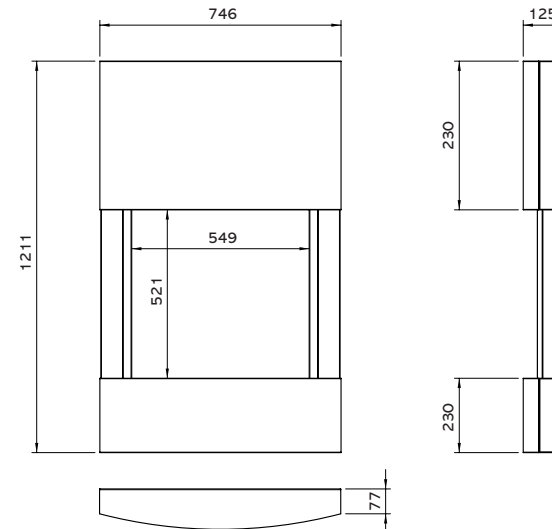

Riva2 500HL Slimline

RIVA2 500HL SLIMLINE FIRE INFORMATION

Product Code	Flue Type	Gas Type	Heat Input	Heat Output	Energy Efficiency Class	Efficiency	Remote Control	Lining	Opening Size (mm)		
									w	h	d
⊗ 134-115	Balanced	Nat. Gas	6.00kW	4.60kW	B	86%	Prog. Thermostatic	Black Reeded	565	695	240
⊗ 134-102	Balanced	Nat. Gas	6.00kW	4.60kW	B	86%	Prog. Thermostatic	Black Glass	565	695	240
⊗ 134-478	Balanced	LPG	4.90kW	3.80kW	C	84%	Prog. Thermostatic	Black Glass	565	695	240

RIVA2 500HL SLIMLINE FRAME INFORMATION

Description	Frame Finish	Product Code	Frame Size (mm)		
			w	h	d
Verve XS	Graphite	934-229	890	755	57
Esprit	Graphite	934-268	746	1211	125

RIVA2 500HL SLIMLINE OPTIONS

For LPG Riva2 gas fires, the below lining sets can be purchased separately.

Product Code	Description
934-289	Riva2 500 HL Slimline Balanced Flue Black Reeded Lining Set
934-306	Riva2 500 HL Slimline Balanced Flue Black Glass Effect Lining Set
999-620	Remote System Mains Adaptor

RIVA2 500HL SLIMLINE DIMENSIONS (mm)

RIVA2 500HL SLIMLINE ESPRIT SURROUND

When installed into the inner leaf of a cavity wall, the front face of the appliance will require a 75mm (3") rebated surround complete with a finishing slip to house the remaining appliance depth. Alternatively, a slim studwork chimney breast could be constructed and the appliance can then either be finished as an "Edge" installation or finished with the Verve XS frame. The appliance is also suitable for installation into a cavity wall in conjunction with the Esprit front which will house the remaining depth.

TYPICAL INSTALLATION FOR ESPRIT SURROUND

TYPICAL INSTALLATION FOR EDGE & VERVE XS

REAR EXIT BALANCED FLUE TERMINATION KIT

The Riva2 500HL Slimline comes complete with a specific rear exit balanced flue termination kit (8526) included.