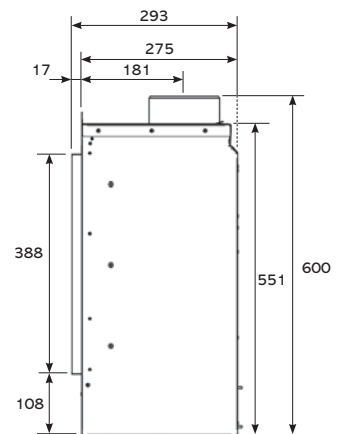

Product Code Description

934-153	Riva2 400 Black Reeded Lining Set
934-140	Riva2 400 Black Glass Lining Set
999-620	Remote System Mains Adaptor