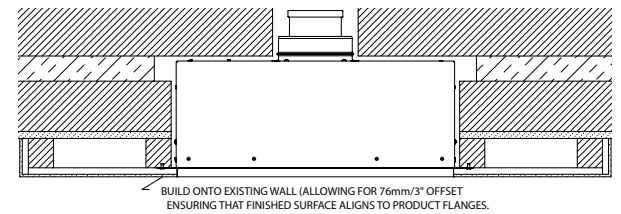

TYPICAL INSTALLATION FOR EDGE & VERVE XS

REAR EXIT BALANCED FLUE TERMINATION KIT

The Riva2 500HL Slimline comes complete with a specific rear exit balanced flue termination kit (8526) included.

395 x 200 x 200 mm (H x W x D) Guard supplied. Cut to length as required on site.