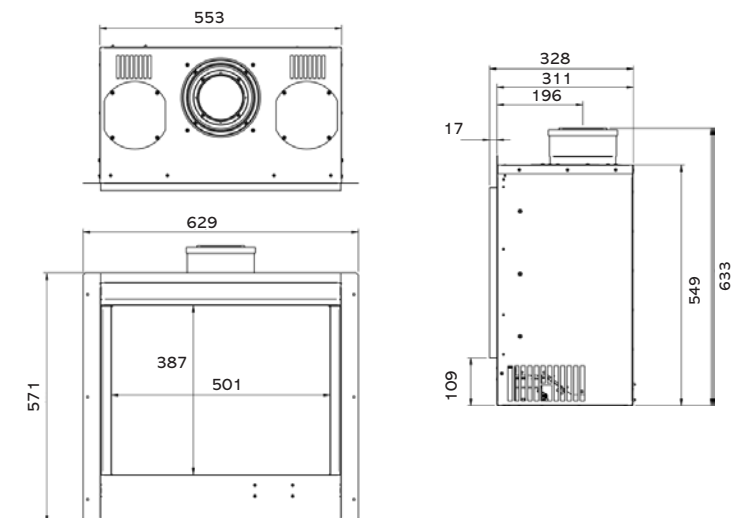

Balanced Flue

Riva2 600 Edge with EchoFlame Black Glass lining