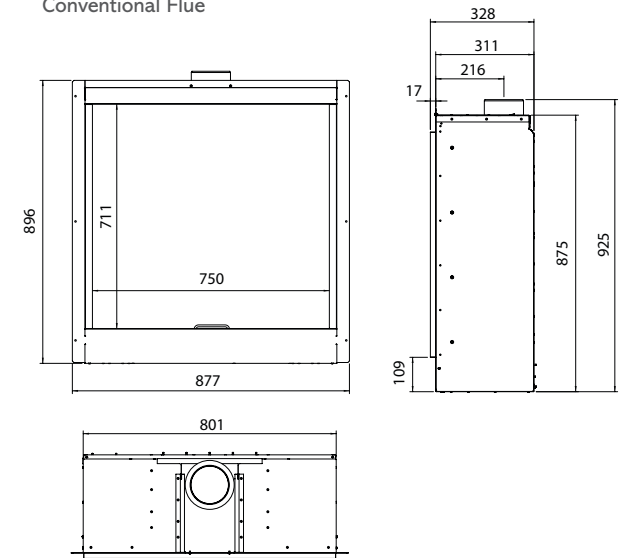

RIVA2 750HL FRAME INFORMATION

Description	Frame Finish	Product Code	Frame Size (mm)		
			w	h	d
Verve XS	Graphite	934-213	1202	1005	57
Evoke Glass	Black Glass front & Graphite rear	934-245	1117	1034	42
Evoke Glass	White Glass front & Graphite rear	934-264	1117	1034	42
Evoke Steel	Graphite front & rear	934-281	1117	1034	42
Icon XS	Black Glass	934-371	1089	1015	17

CHIMNEY RENOVATION KIT

This innovative addition allows your balanced flue Riva2 750HL fire to be installed in an existing fireplace opening with the option of either a single liner using the masonry chimney to bring in air or with two liners. Your retailer will be able to advise on your specific requirements. See page 77 for diagram.

RIVA2 750HL OPTIONS

For LPG Riva2 gas fires, the below lining sets can be purchased separately.

Product Code	Description
934-011	CF Black Reeded Lining Set
934-060	CF Brick-effect Lining Set
934-226	CF Black Glass Lining Set
934-284	CF Ledgestone-effect Lining Set
934-037	BF Black Reeded Lining Set
934-077	BF Brick-effect Lining Set
934-091	BF Black Glass Lining Set
934-086	BF Ledgestone-effect Lining Set
999-620	Remote System Mains Adaptor
928-315	Chimney Renovation Kit

RIVA2 750HL DIMENSIONS (mm)

Conventional Flue