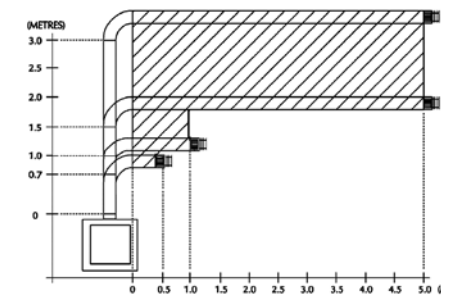

Vertical from the top of the appliance then horizontally out

Riva2 750HL Nat Gas & LPG