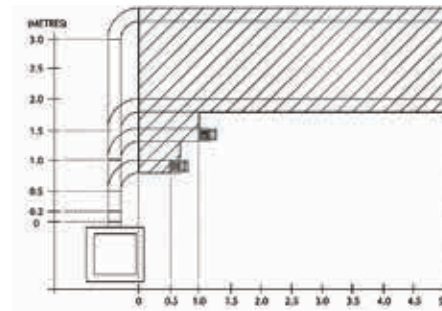

Balanced Flue Options

Gazco offers a comprehensive range of balanced flue system components. Please refer to our dedicated Concentric Flue System brochure which can be requested from your retailer or viewed online at www.gazco.com.

Vertical from the top of the appliance then horizontally out

Riva2 500