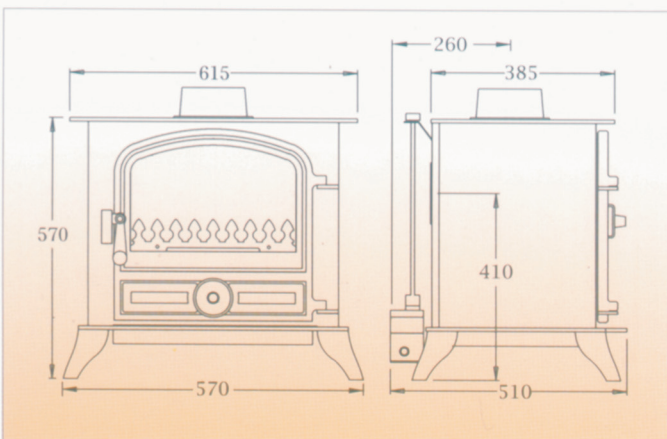

To ensure performance as specified, Bubble stove must be installed by competent persons.

Flame effect may differ from photographic representation on this brochure.

Due to continuous product development Harworth Heating reserve the right to change specifications and designs without prior notice.