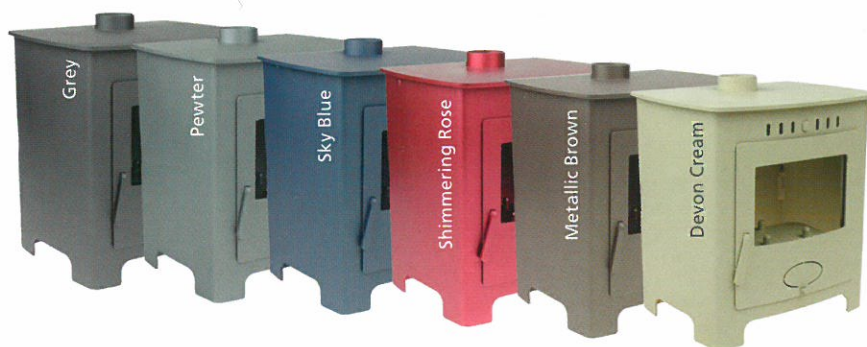

Product name	Nominal output (kW)	Output range (kW)	Nett efficiency (%)	Height (mm)	Width (mm)	Depth (mm)	Height in fireplace (mm)	Max. width in fireplace (mm)	Depth into fireplace (mm)	Depth of front fascia (mm)	Flue outlet	Max. log length (mm)
Inset												
Solution Inset 5	4.8	1 - 6	80.1	590	572	404	535	372	194	140	Letterbox style	200
Solution Inset 7	7.1	2 - 9	72.1	590	572	555	539	392	360	127	127mm 30° sloping flue	250

All Hamlet stoves come with a ten year guarantee, ensuring long-lasting enjoyment and added peace of mind. Terms and conditions apply. Please ask your retailer for more information.

MAKE IT YOUR OWN

We appreciate that everybody is different, so when choosing your stove, ensure it suits your lifestyle and home décor. With this in mind, our stoves, log stores and accessories are available in a wide selection of colours to match them to your home.

All Arada stoves are designed, built and tested in the UK to ensure full compliance with CE certification and UK building regulations. Stated outputs for boiler stoves are quoted using manufactured smokeless fuel.

Every effort has been made to ensure that the information contained in this brochure is accurate as of September 2017. Arada Ltd reserves the right, whilst preserving the essential characteristics of our product range, to introduce, at any time, modifications, changes of details or accessories.

E and OE.

Some of the photographs in this brochure have been created for illustration purposes only and may not represent real live installations. This brochure is copyright 2017 and may not be reproduced in any part or form without prior written consent from Arada Ltd.

The Fireworks, Weycroft Avenue, Axminster, Devon EX13 5HU T +44 (0) 1297 35700 aradastoves.com Find us on Facebook